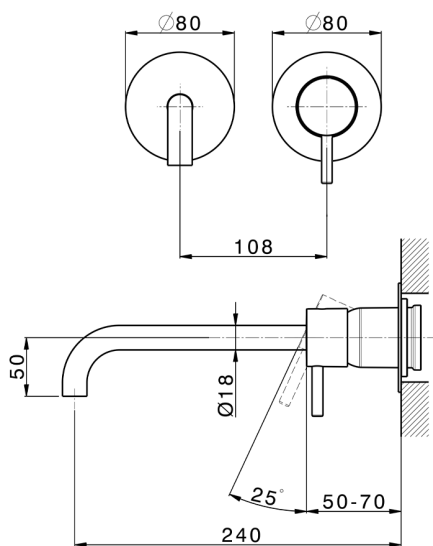

Exposed part for single lever washbasin valve LESS MINIMAL_LM005517

MODEL **LM005517**

Exposed part for single lever washbasin valve, without concealed part, for item Easy-Box ZA002450-ZA025510

AVAILABLE FINISHINGS

-  **21** 21 Chrome
-  **2F** 2F Brushed Nickel
-  **40** 40 Matt Black
-  **4Q** 4Q Matt White

CHARACTERISTICS

Installation **Concealed**

Required concealed parts **ZA002450**

Exposed part for single lever washbasin valve LESS MINIMAL_LM005517

LM005517

<https://en.cisal.it/exposed-part-for-single-lever-washbasin-valve-less-minimal-lm005517>

2024-12-22