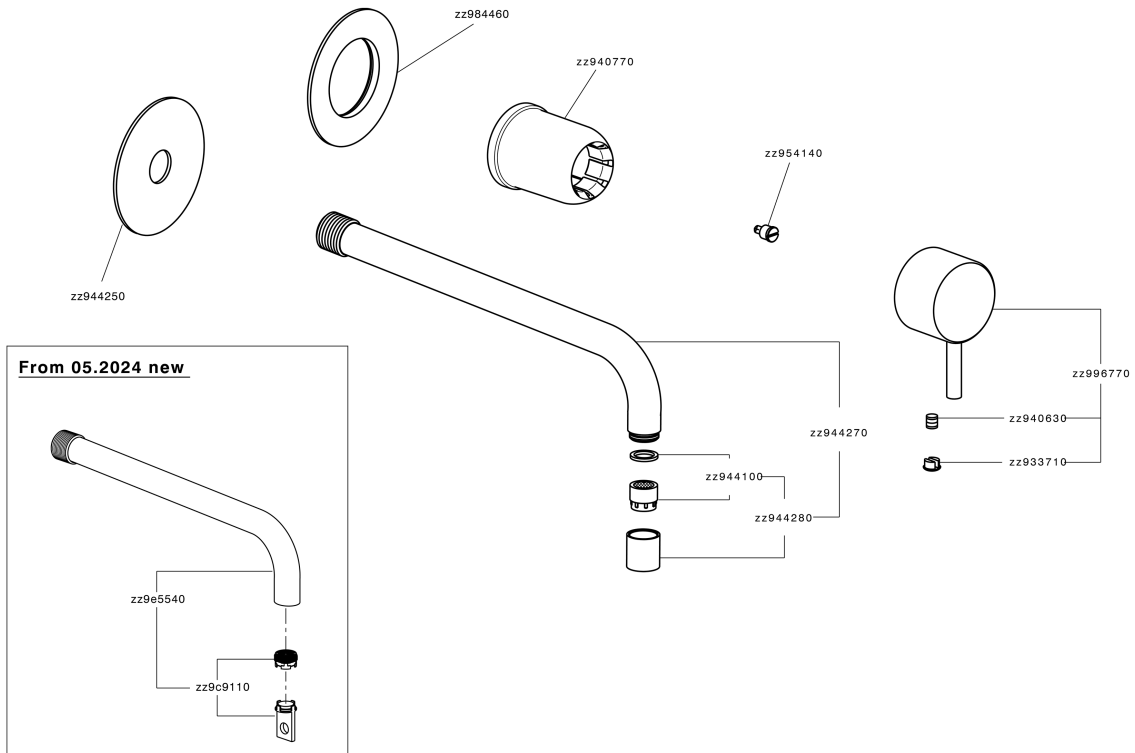

Exposed part for single lever washbasin valve LESS MINIMAL_LM005517

MODEL **LM005517**

Exposed part for single lever washbasin valve, without concealed part, for item Easy-Box ZA002450-ZA025510

AVAILABLE FINISHINGS

-  **21** 21 Chrome
-  **2F** 2F Brushed Nickel
-  **40** 40 Matt Black
-  **4Q** 4Q Matt White

CHARACTERISTICS

Installation **Concealed**

Required concealed parts **ZA002450**

Exposed part for single lever washbasin valve LESS MINIMAL_LM005517

LM005517

<https://en.cisal.it/exposed-part-for-single-lever-washbasin-valve-less-minimal-lm005517>

2024-12-22