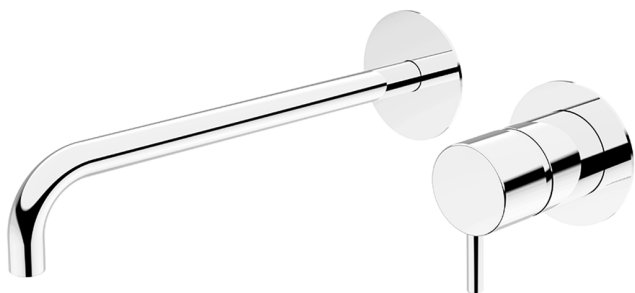

Exposed part for single lever washbasin valve LESS MINIMAL_LM005517

MODEL **LM005517**

Exposed part for single lever washbasin valve, without concealed part, for item Easy-Box ZA002450-ZA025510

AVAILABLE FINISHINGS

-  **21** 21 Chrome
-  **2F** 2F Brushed Nickel
-  **40** 40 Matt Black
-  **4Q** 4Q Matt White

CHARACTERISTICS

Installation **Concealed**

Required concealed parts **ZA002450**

Exposed part for single lever washbasin valve LESS MINIMAL_LM005517

LM005517

<https://en.cisal.it/exposed-part-for-single-lever-washbasin-valve-less-minimal-lm005517>

2024-12-22