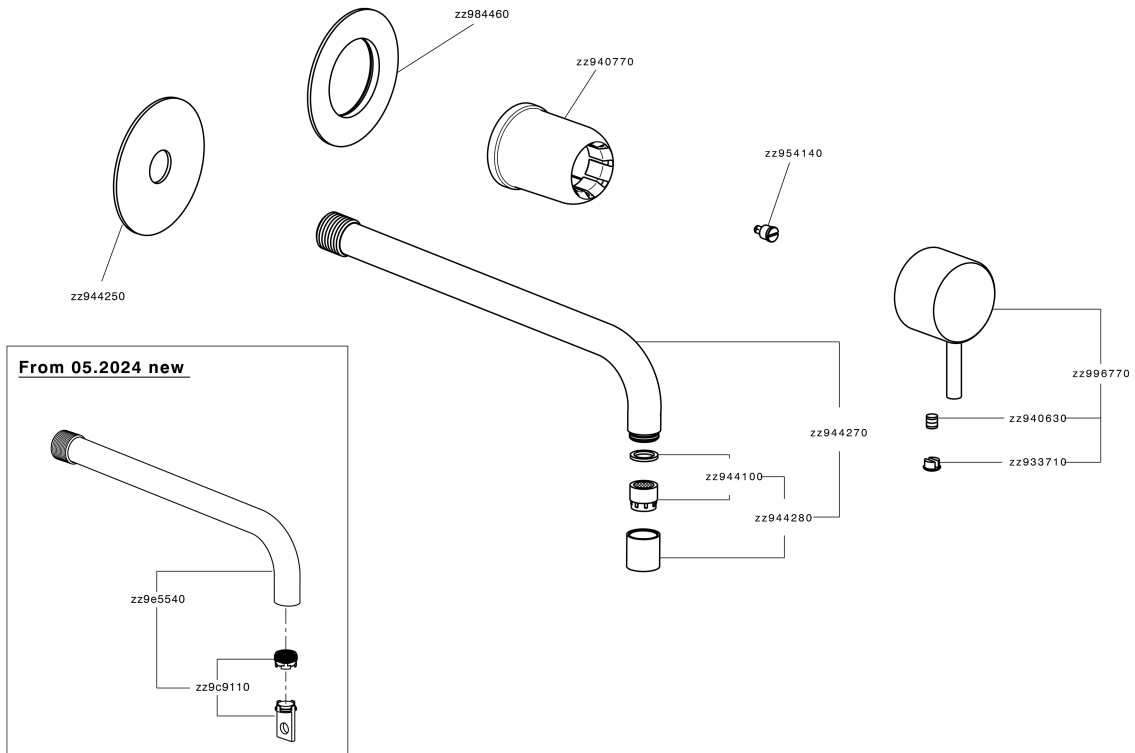

## Exposed part for single lever washbasin valve LESS MINIMAL\_LM005517

LM005517

<https://en.cisal.it/exposed-part-for-single-lever-washbasin-valve-less-minimal-lm005517>

2024-12-22