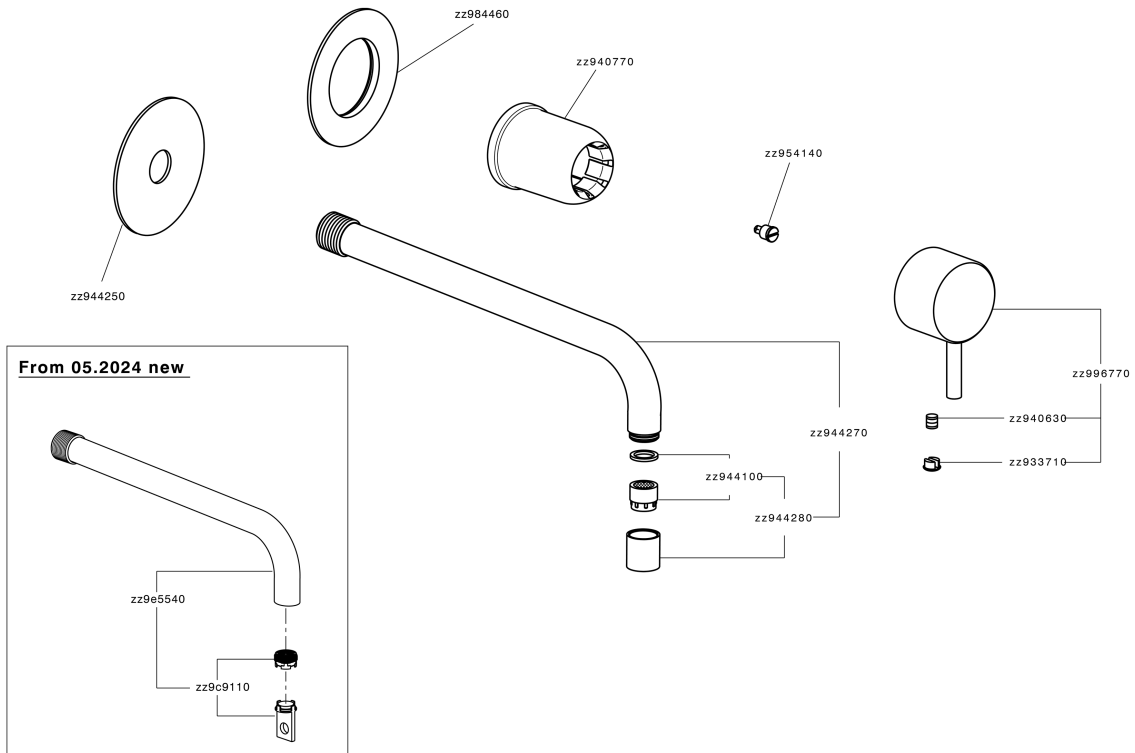

## Exposed part for single lever washbasin valve LESS MINIMAL\_LM005517

MODEL **LM005517**

Exposed part for single lever washbasin valve, without concealed part, for item Easy-Box ZA002450-ZA025510

### CHARACTERISTICS

Installation **Concealed**  
 Required concealed parts **ZA002450**

## Exposed part for single lever washbasin valve LESS MINIMAL\_LM005517

LM005517

<https://en.cisal.it/exposed-part-for-single-lever-washbasin-valve-less-minimal-lm005517>

2024-12-22