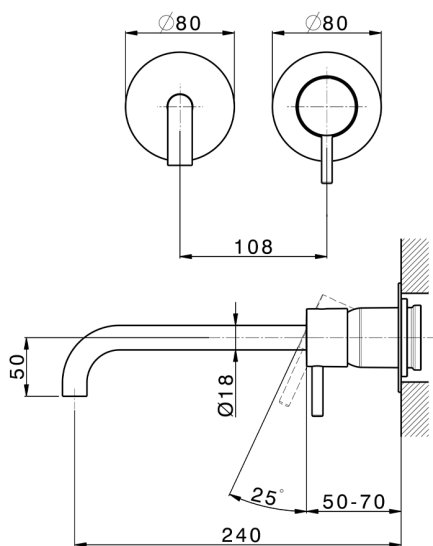

## Exposed part for single lever washbasin valve LESS MINIMAL\_LM005517

MODEL **LM005517**

Exposed part for single lever washbasin valve, without concealed part, for item Easy-Box ZA002450-ZA025510

## Exposed part for single lever washbasin valve LESS MINIMAL\_LM005517

LM005517

<https://en.cisal.it/exposed-part-for-single-lever-washbasin-valve-less-minimal-lm005517>

2024-12-22