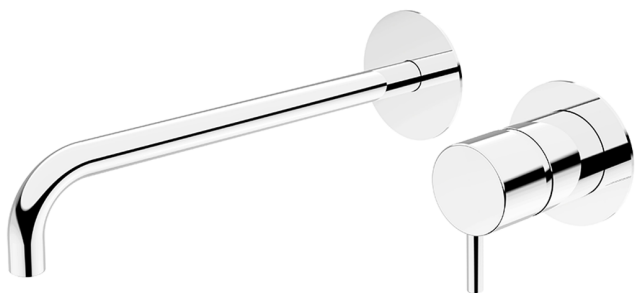

## Exposed part for single lever washbasin valve LESS MINIMAL\_LM005517

MODEL **LM005517**

Exposed part for single lever washbasin valve, without concealed part, for item Easy-Box ZA002450-ZA025510

### AVAILABLE FINISHINGS

-  **21** 21 Chrome
-  **2F** 2F Brushed Nickel
-  **40** 40 Matt Black
-  **4Q** 4Q Matt White

## Exposed part for single lever washbasin valve LESS MINIMAL\_LM005517

LM005517

<https://en.cisal.it/exposed-part-for-single-lever-washbasin-valve-less-minimal-lm005517>

2024-12-22