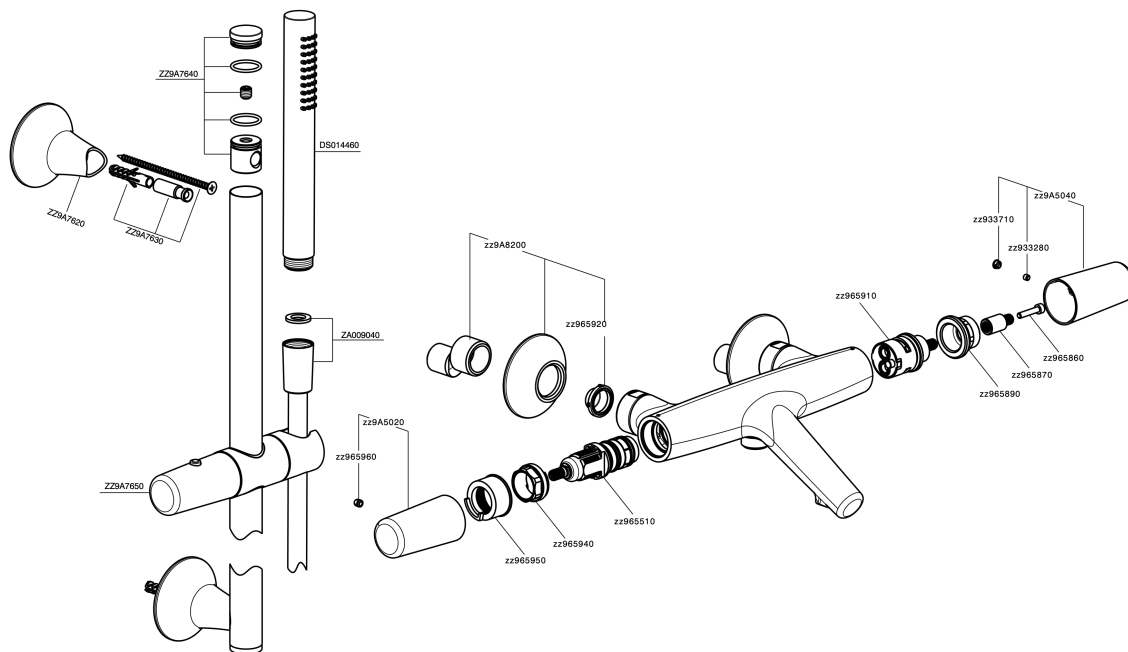

Thermostatic bath-shower mixer with sliding bar VITA_VIS21010

MODEL **VIS21010**

Thermostatic bath-shower mixer with sliding bar, 60 cm Brass slide bar Ø24 w/brass sliding bracket, 23 mm Brass One Spray handshower, 150 cm SUPREME smooth flexible hose

The Cisal SafeTouch system maintains the mixer body cool to the touch during operation.

Thermostatic

The Cisal thermostatic is your personal water manager, helping you to handle, control and save water and energy.

Thermostatic bath-shower mixer with sliding bar VITA_VIS21010

VIS21010

<https://en.cisal.it/thermostatic-bath-shower-mixer-with-sliding-bar-vita-vis21010>

2025-04-22