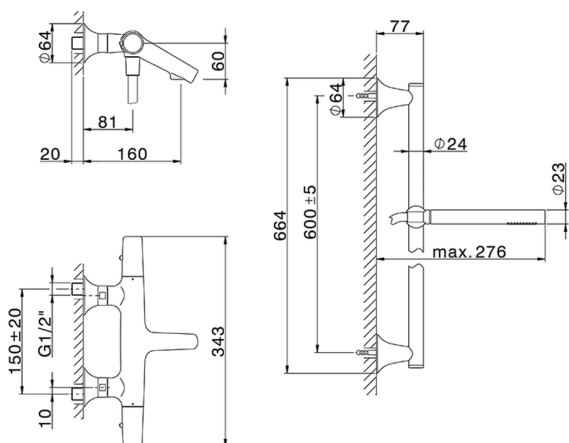

Thermostatic bath-shower mixer with sliding bar VITA_VIS21010

MODEL **VIS21010**

Thermostatic bath-shower mixer with sliding bar, 60 cm Brass slide bar Ø24 w/brass sliding bracket, 23 mm Brass One Spray handshower, 150 cm SUPREME smooth flexible hose

AVAILABLE FINISHINGS

-  **21** 21 Chrome
-  **2Q** 2Q Black Titanium
-  **40** 40 Matt Black
-  **4Q** 4Q Matt White

CHARACTERISTICS

Cartridge Spare Parts **ZZ96551000**

TMX 25 Thermostatic Valve

SafeTouch