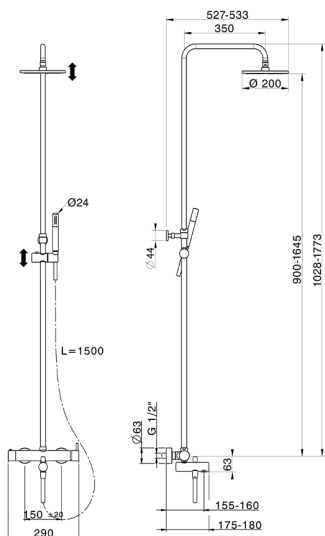

3-functions single lever bath set NUOVA LESS_LN004120

MODEL **LN004120**

3-functions single lever bath set, 2 outlet deviator, adjustable riser column, sliding shower bracket, Brass minimalistic one spray handshower, 200 mm round showerhead 8 mm thick BRASS, 150 cm smooth SUPREME Flexible Hose

AVAILABLE FINISHINGS

CHARACTERISTICS

Cartridge Spare Parts **ZZ95409000**

35 mm Cartridge

EcoStop

EcoStop feature limits water flow to approximately 50% of maximum output with one point of resistance on setting. Push slightly past the middle stop only when full water output is required. This will save water up to 50%.