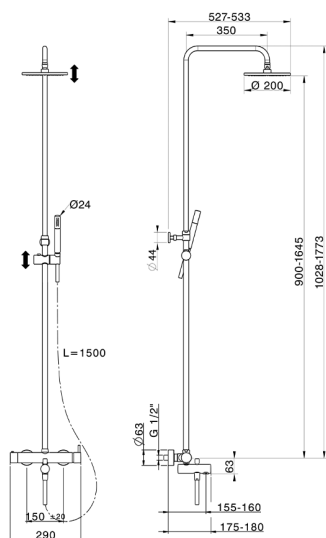

3-functions single lever bath set NUOVA LESS_LN004120

MODEL **LN004120**

3-functions single lever bath set, 2 outlet deviator, adjustable riser column, sliding shower bracket, Brass minimalistic one spray handshower, 200 mm round showerhead 8 mm thick BRASS, 150 cm smooth SUPREME Flexible Hose

AVAILABLE FINISHINGS

CHARACTERISTICS

Cartridge Spare Parts **ZZ95409000**

35 mm Cartridge

EcoStop

EcoStop feature limits water flow to approximately 50% of maximum output with one point of resistance on setting. Push slightly past the middle stop only when full water output is required. This will save water up to 50%.