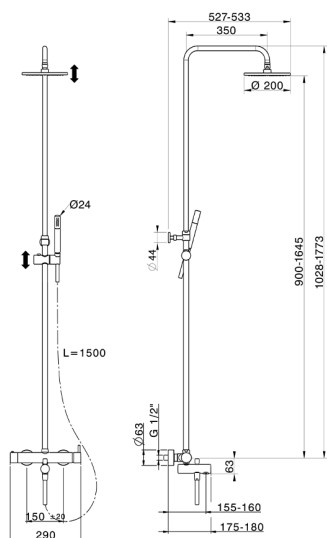

3-functions single lever bath set NUOVA LESS_LN004120

MODEL **LN004120**

3-functions single lever bath set, 2 outlet deviator, adjustable riser column, sliding shower bracket, Brass minimalistic one spray handshower, 200 mm round showerhead 8 mm thick BRASS, 150 cm smooth SUPREME Flexible Hose

AVAILABLE FINISHINGS

CHARACTERISTICS

Cartridge Spare Parts **ZZ95409000**

35 mm Cartridge

EcoStop

EcoStop feature limits water flow to approximately 50% of maximum output with one point of resistance on setting. Push slightly past the middle stop only when full water output is required. This will save water up to 50%.