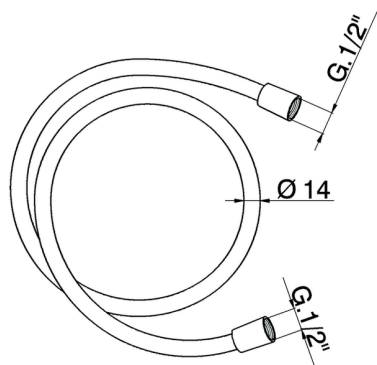

150 cm smooth SUPREME Flexible Hose SHOWER_ZA009040

MODEL **ZA009040**

150 cm smooth SUPREME Flexible Hose

AVAILABLE FINISHINGS

- **21** 21 Chrome
- **24** 24 Gold
- **39** 39 Polished Black
- **40** 40 Matt Black
- **41** 41 White

CHARACTERISTICS

2024-09-21