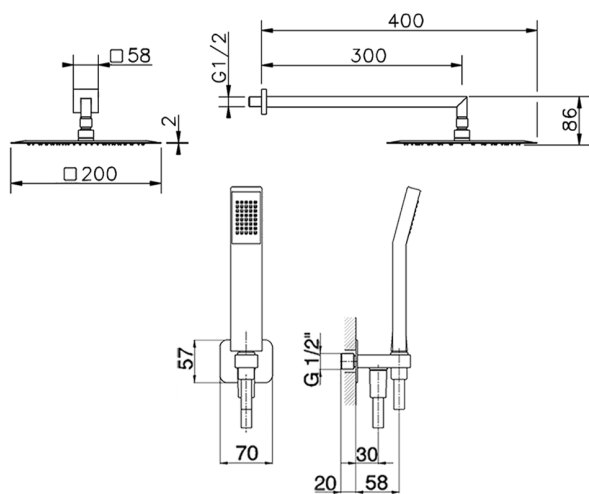

Arm and Shower Set with wall elbow integrated SHOWER_DS0K0040

MODEL **DS0K0040**

Arm and Shower Set with wall elbow integrated, 300 mm shower arm, 200x200 mm INOX square showerhead 2 mm thick, 42x18 mm ABS Quad one spray handshower, 1/2" wall elbow, 150 cm smooth SILVERFLEX Flexible Hose

AVAILABLE FINISHINGS

21 21 Chrome

CHARACTERISTICS

2026-04-06