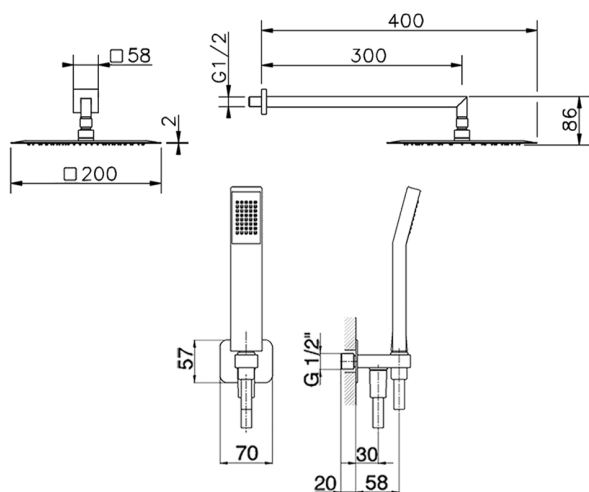

Arm and Shower Set with wall elbow integrated SHOWER_DS0K0040

MODEL **DS0K0040**

Arm and Shower Set with wall elbow integrated, 300 mm shower arm, 200x200 mm INOX square showerhead 2 mm thick, 42x18 mm ABS Quad one spray handshower, 1/2" wall elbow, 150 cm smooth SILVERFLEX Flexible Hose

AVAILABLE FINISHINGS

21 21 Chrome

CHARACTERISTICS

2026-04-27