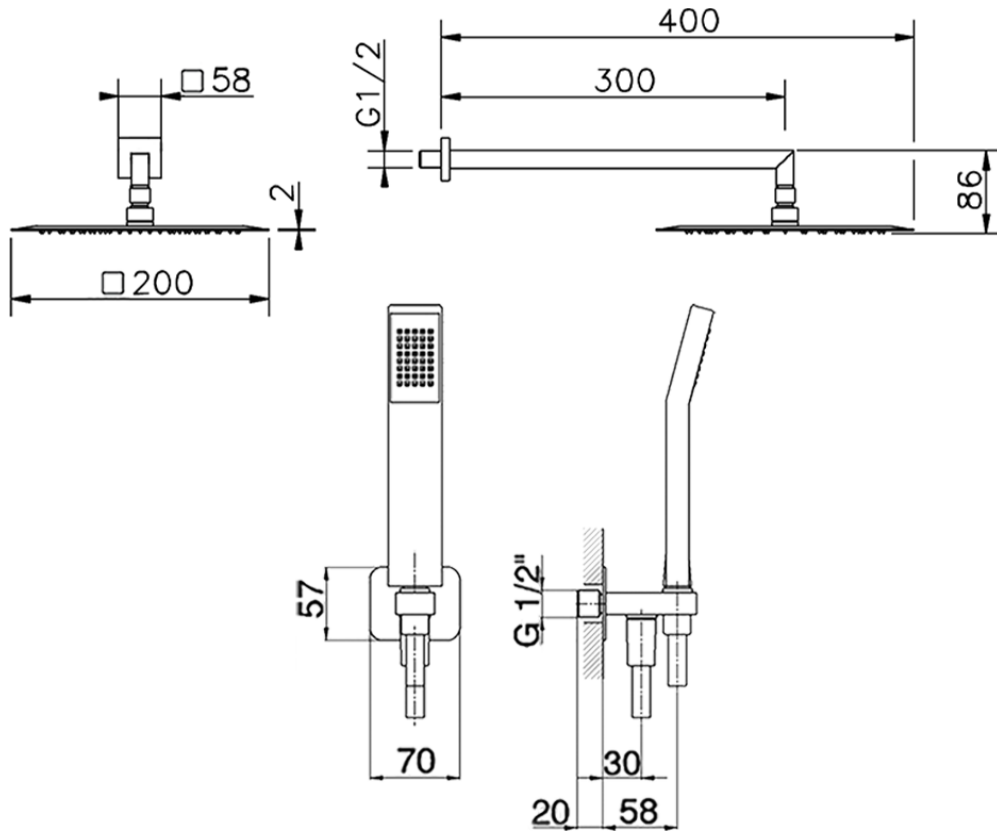

Arm and Shower Set with wall elbow integrated SHOWER_DS0K0040

DS0K0040

<https://en.cisal.it/arm-and-shower-set-with-wall-elbow-integrated-shower-ds0k0040>

2026-05-17