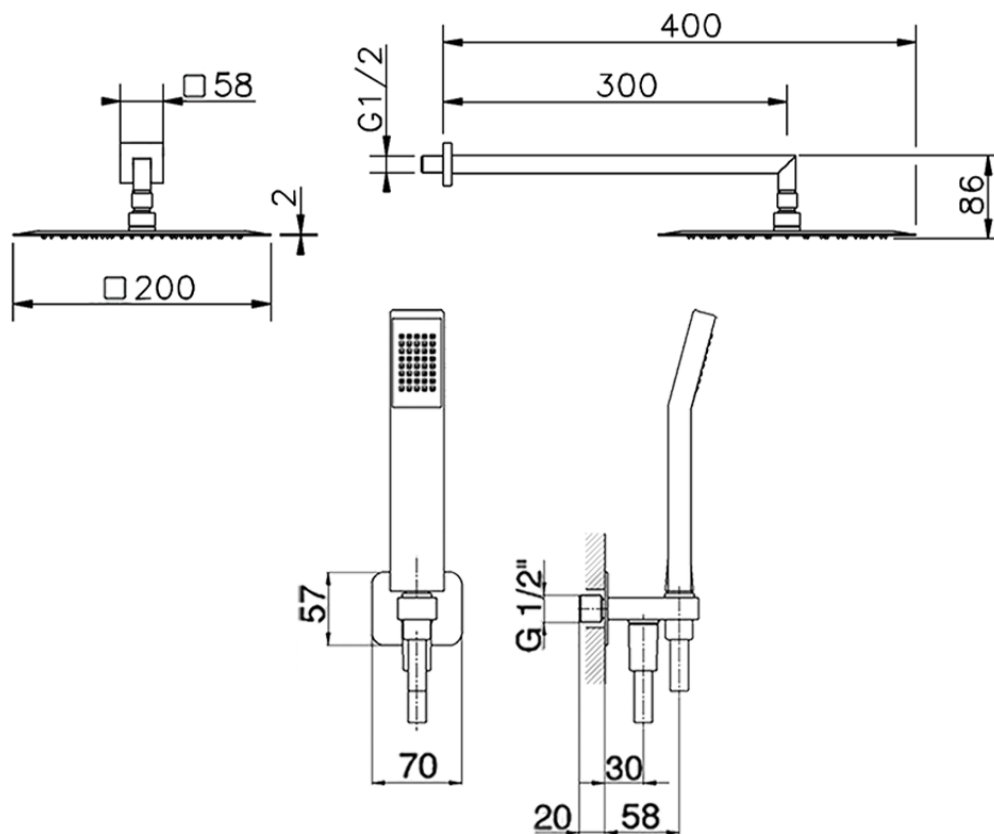

Arm and Shower Set with wall elbow integrated SHOWER_DS0K0040

DS0K0040

<https://en.cisal.it/arm-and-shower-set-with-wall-elbow-integrated-shower-ds0k0040>

2026-04-26