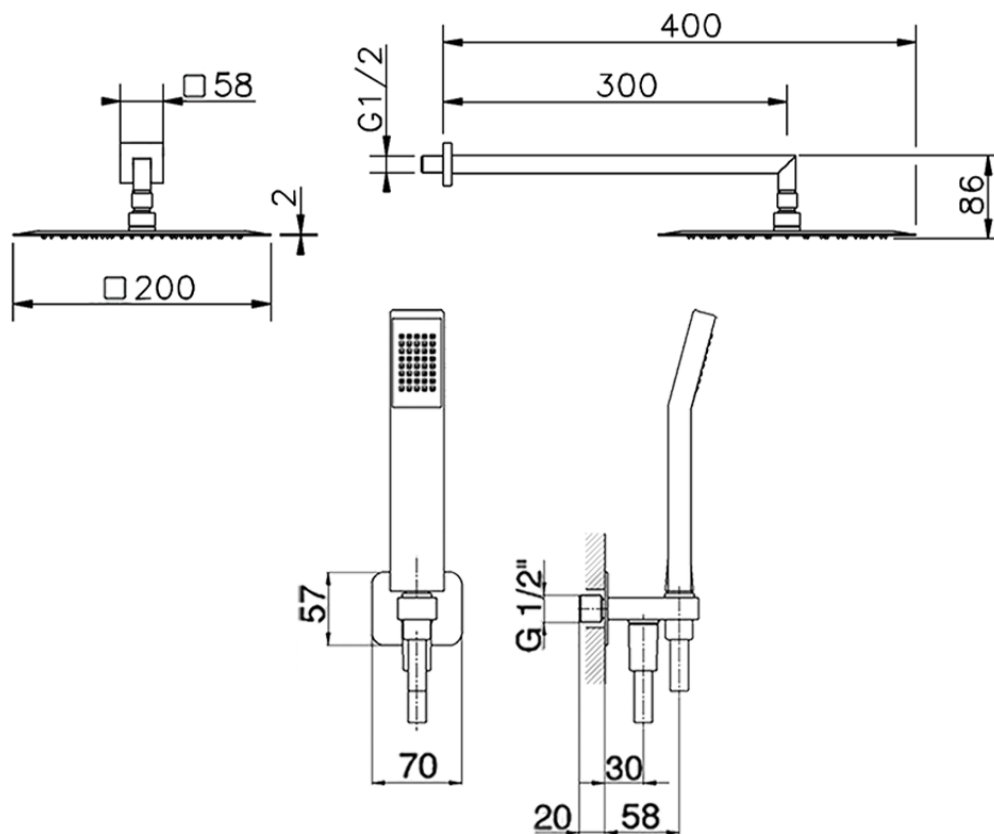

Arm and Shower Set with wall elbow integrated SHOWER_DS0K0040

DS0K0040

<https://en.cisal.it/arm-and-shower-set-with-wall-elbow-integrated-shower-ds0k0040>

2026-04-06