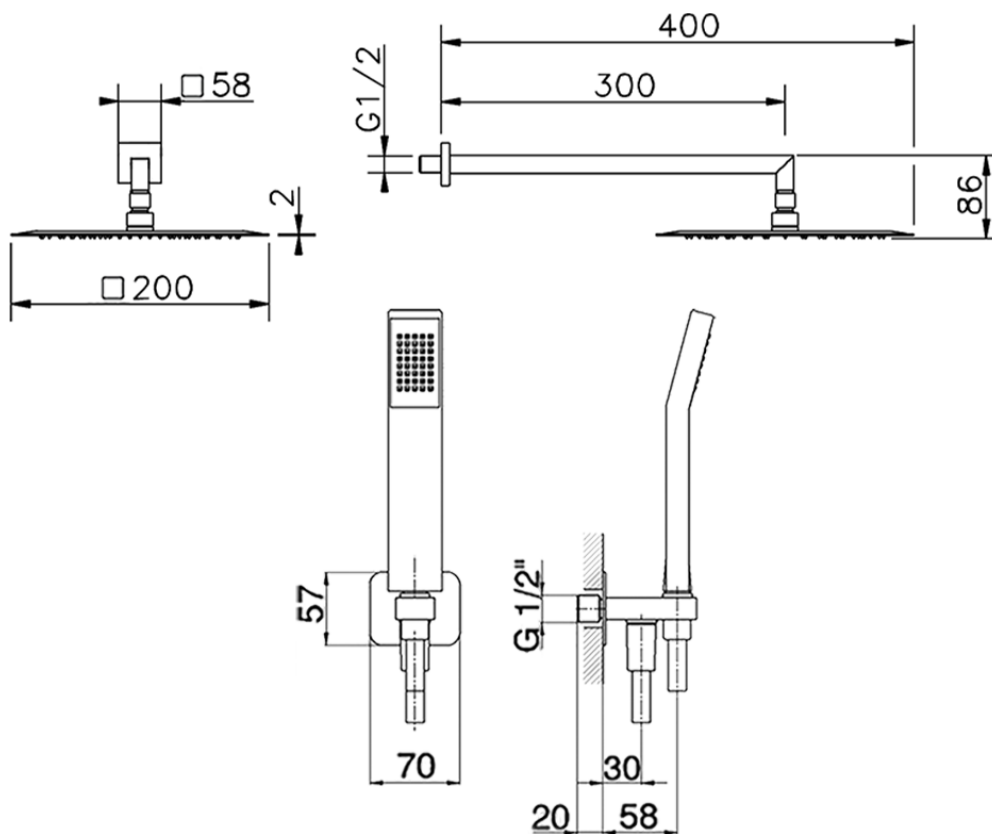

Arm and Shower Set with wall elbow integrated SHOWER_DS0K0040

DS0K0040

<https://en.cisal.it/arm-and-shower-set-with-wall-elbow-integrated-shower-ds0k0040>

2026-06-14