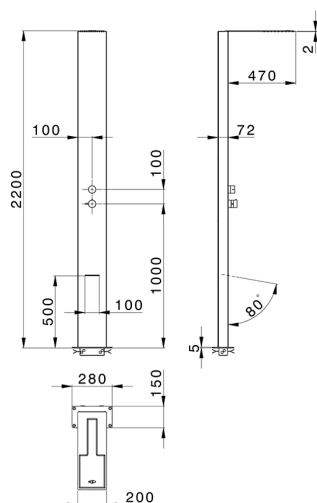

Free Standing Single Lever Shower Column SHOWER COLUMNS_ZS005020

MODEL **ZS005020**

Free Standing Single Lever Shower Column, 2 outlet diverter, for Indoor/Outdoor use, 200x470 thick 2mm Inox rectangular showerhead, with patented safety valve, rain, waterfall functions, Inox AISI 316L

AVAILABLE FINISHINGS

D1 D1 Brushed Inox

CHARACTERISTICS

Single Lever **1**
 Cartridge Spare Parts **ZZ99751000**
35 mm Cartridge

2025-04-25