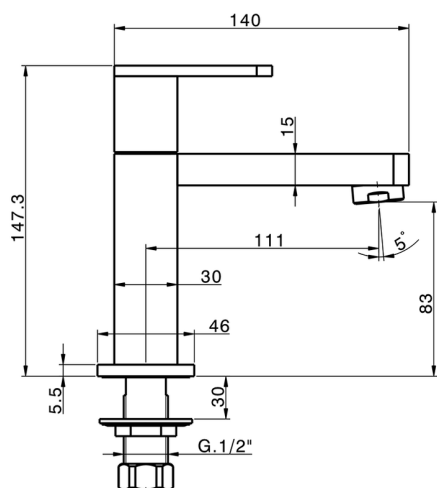

## Pillar tap ROADSTER ACCENT\_RR000900

MODEL **RR000900**

Pillar tap, without pop-up waste, without flexible hoses

AVAILABLE FINISHINGS

CHARACTERISTICS

## Pillar tap ROADSTER ACCENT\_RR000900

RR000900

<https://en.cisal.it/pillar-tap-roadster-accent-rr000900>

2026-06-08