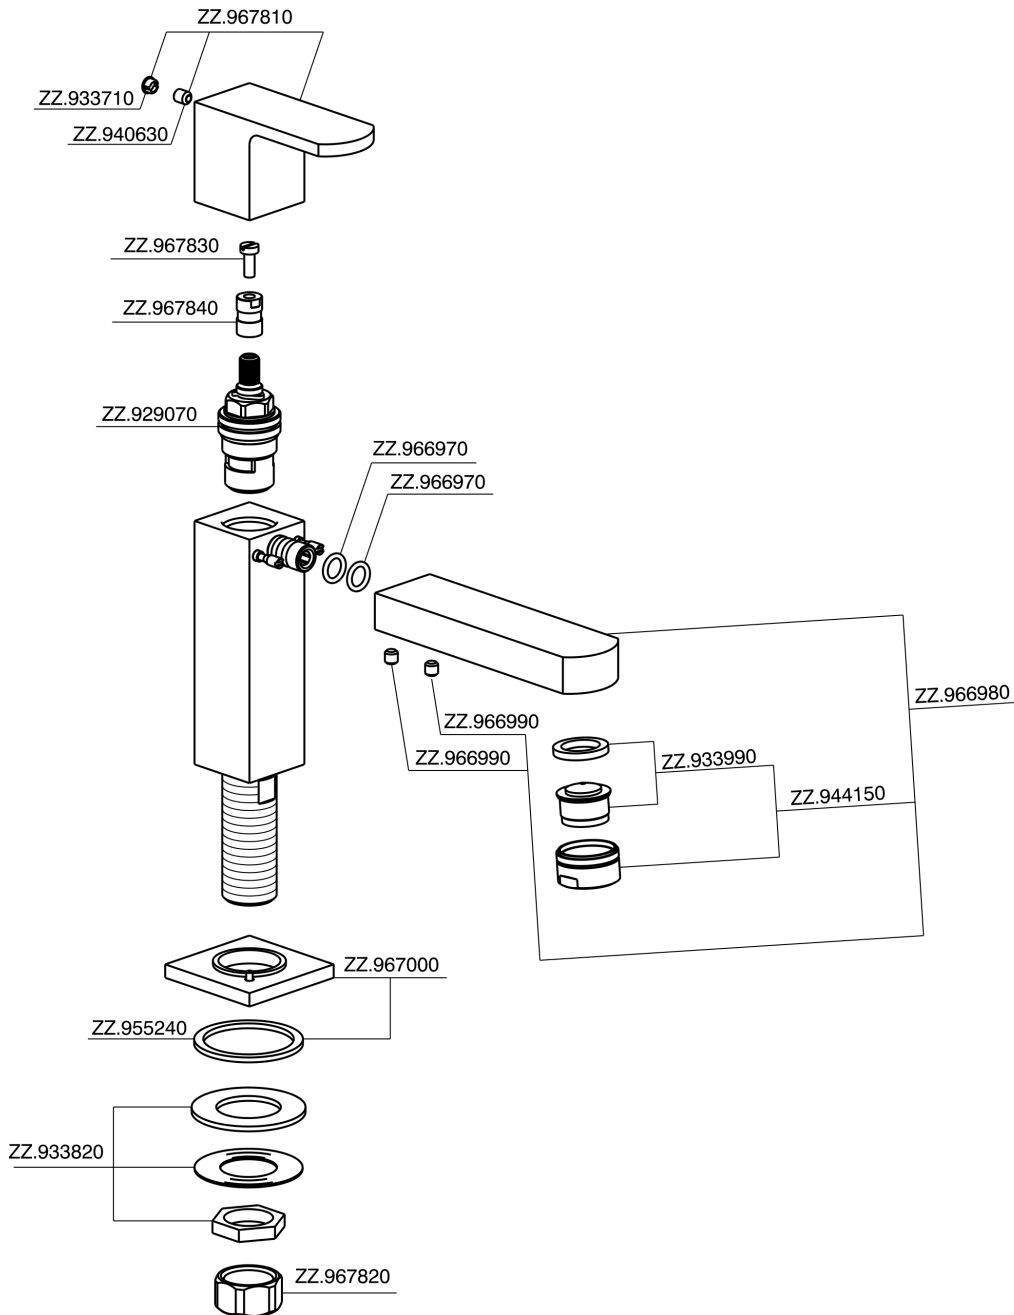

## Pillar tap ROADSTER ACCENT\_RR000900

MODEL **RR000900**

Pillar tap, without pop-up waste, without flexible hoses

AVAILABLE FINISHINGS

CHARACTERISTICS

## Pillar tap ROADSTER ACCENT\_RR000900

RR000900

<https://en.cisal.it/pillar-tap-roadster-accent-rr000900>

2026-06-08