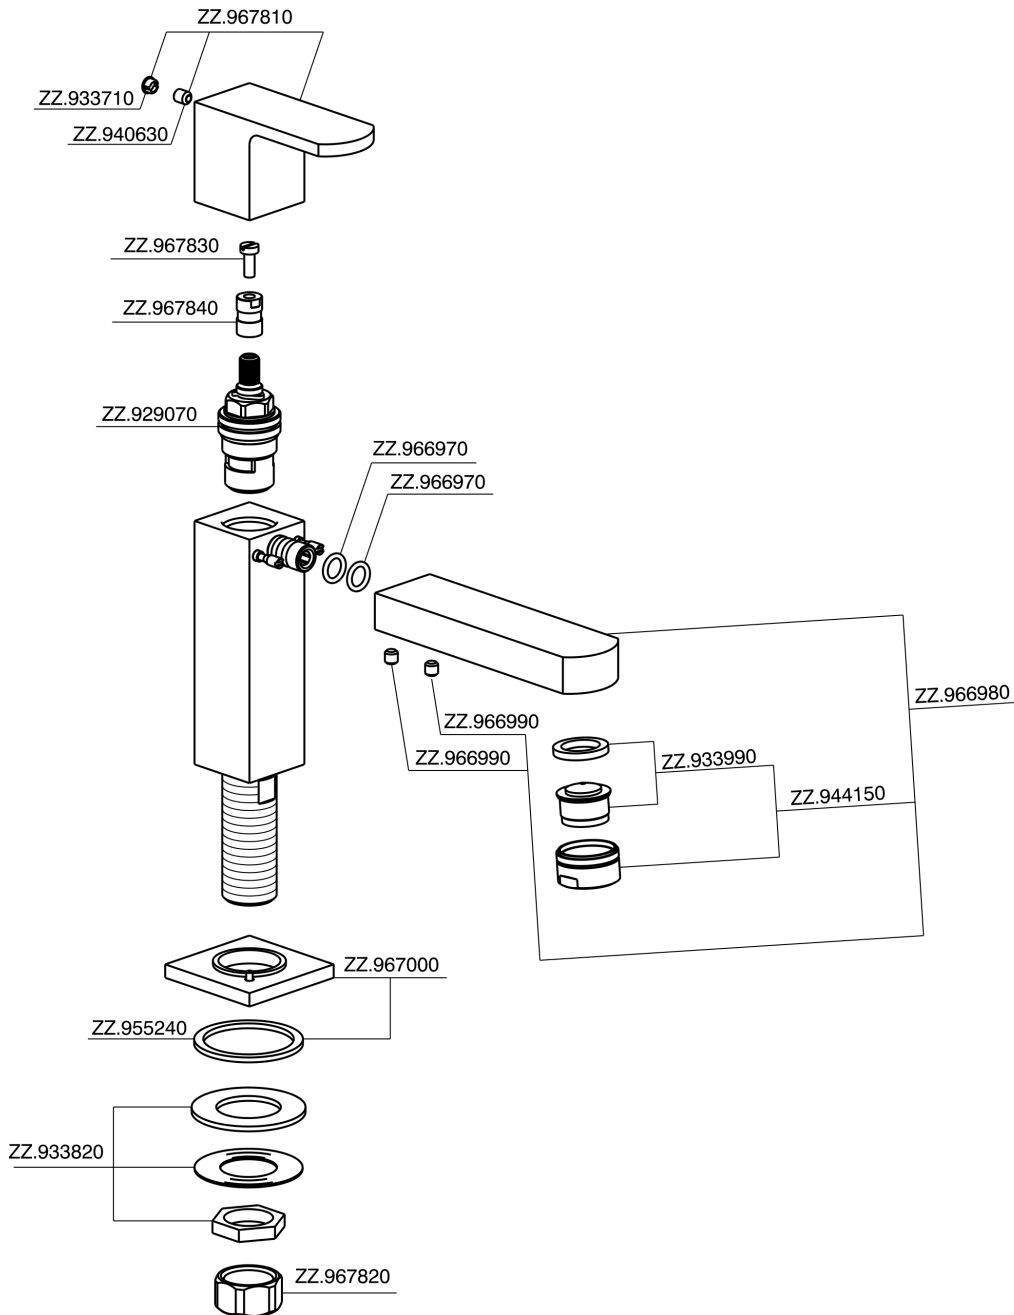

Pillar tap ROADSTER ACCENT_RR000900

RR000900

<https://en.cisal.it/pillar-tap-roadster-accent-rr000900>

2026-06-08