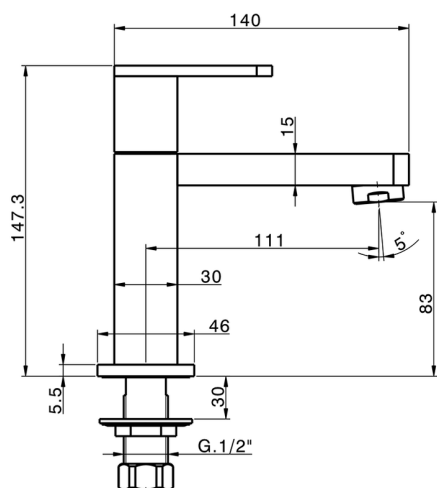

Pillar tap ROADSTER ACCENT_RR000900

MODEL **RR000900**

Pillar tap, without pop-up waste, without flexible hoses

AVAILABLE FINISHINGS

CHARACTERISTICS

Pillar tap ROADSTER ACCENT_RR000900

RR000900

<https://en.cisal.it/pillar-tap-roadster-accent-rr000900>