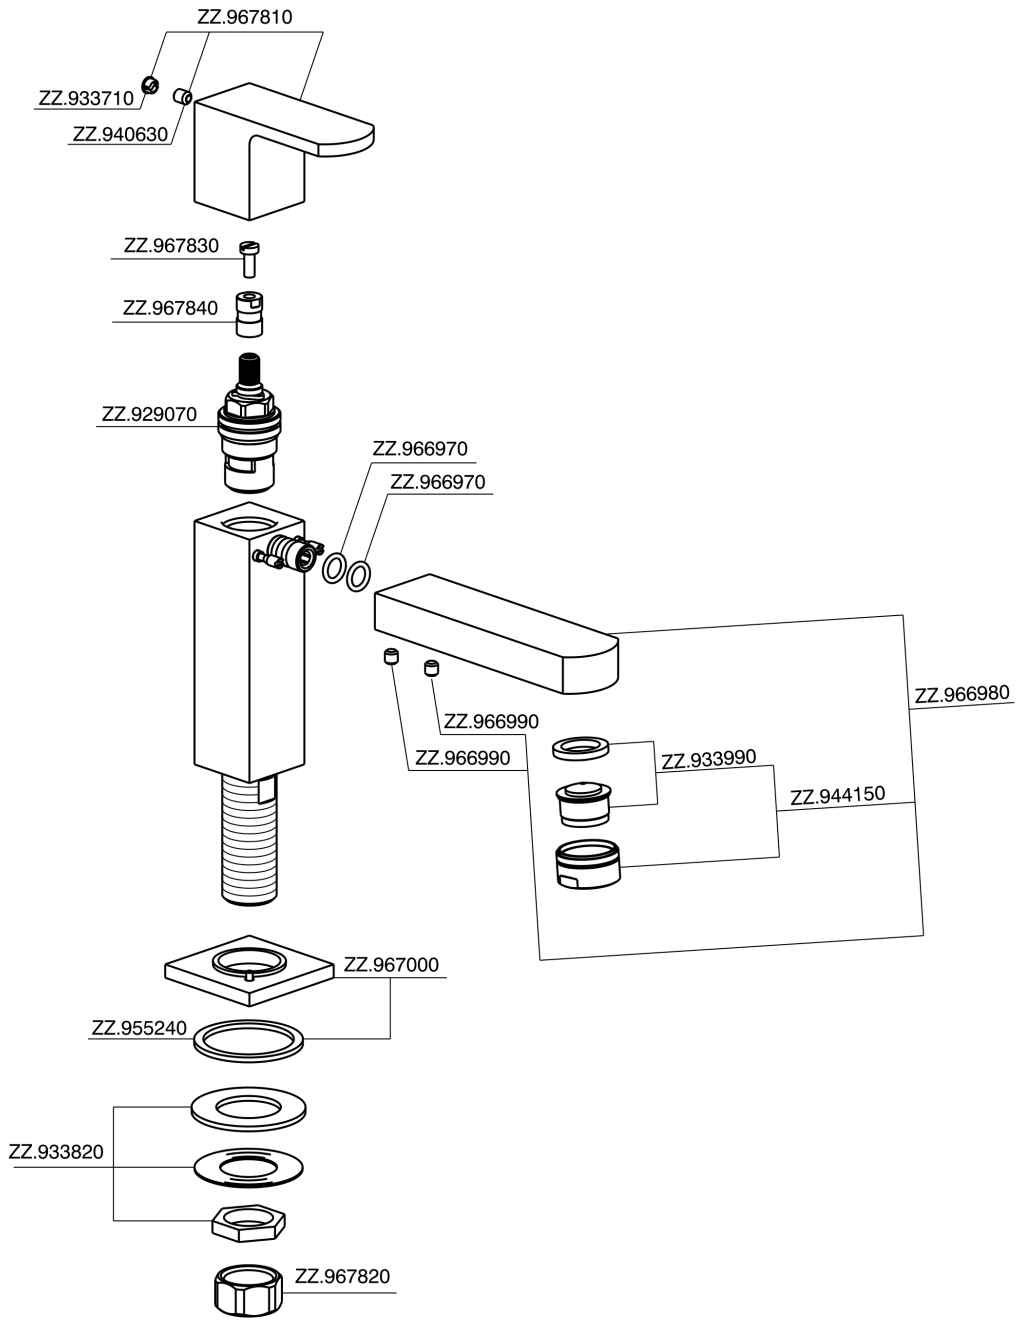

Pillar tap ROADSTER ACCENT_RR000900

MODEL **RR000900**

Pillar tap, without pop-up waste, without flexible hoses

AVAILABLE FINISHINGS

CHARACTERISTICS

Pillar tap ROADSTER ACCENT_RR000900

RR000900

<https://en.cisal.it/pillar-tap-roadster-accent-rr000900>