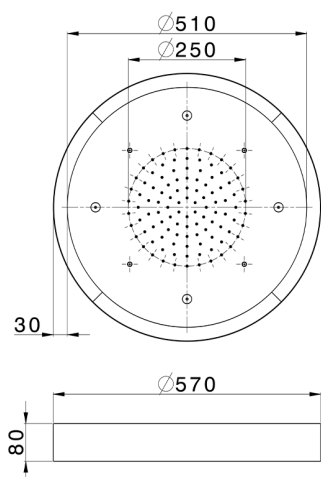

Ø 570 mm Chromotherapy Ceiling showerhead ZEN SHOWER_ZS0C0175

MODEL **ZS0C0175**

Ø 570 mm Chromotherapy Ceiling showerhead, with white cover, rain, spraying and chromotherapy functions, built-in control included, Stainless Steel AISI 304