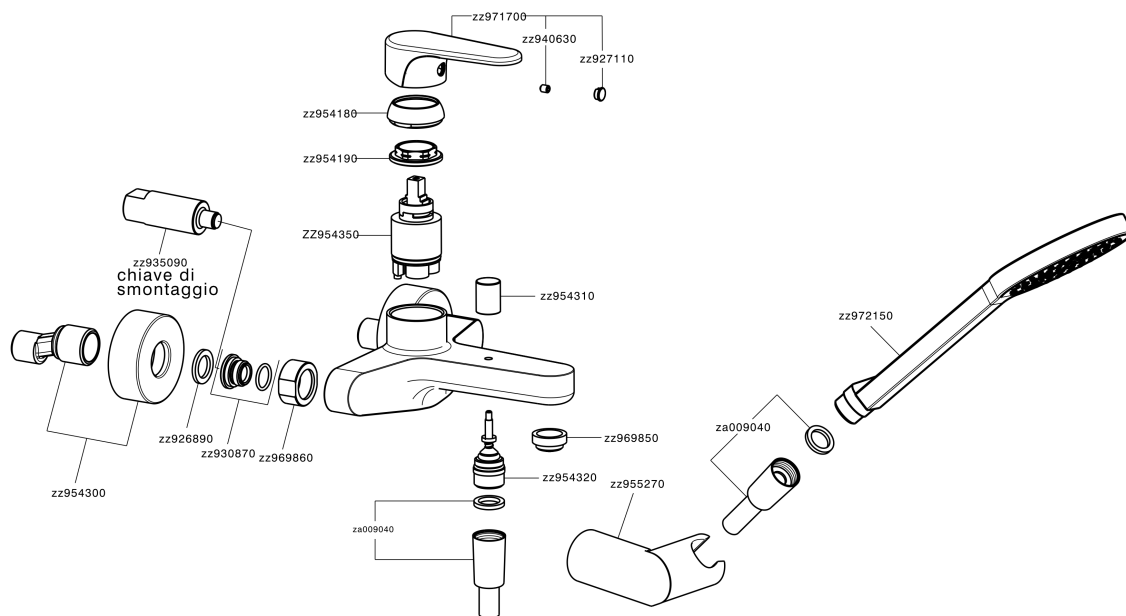

Single lever bath mixer, with shower set ALMA_A3000120

MODEL **A3000120**

Single lever bath mixer, with shower set, wall mounted adjustable handshower bracket, 100 mm ABS one spray handshower, 150 cm smooth SILVERFLEX Flexible Hose

AVAILABLE FINISHINGS

-  **21** 21 Chrome
-  **2F** 2F Brushed Nickel
-  **40** 40 Matt Black

CHARACTERISTICS

Cartridge Spare Parts **ZZ95435000**

35 mm Cartridge

EcoStop

EcoStop feature limits water flow to approximately 50% of maximum output with one point of resistance on setting. Push slightly past the middle stop only when full water output is required. This will save water up to 50%.

Single lever bath mixer, with shower set ALMA_A3000120

A3000120

<https://en.cisal.it/single-lever-bath-mixer-with-shower-set-alma-a3000120>

2026-04-29