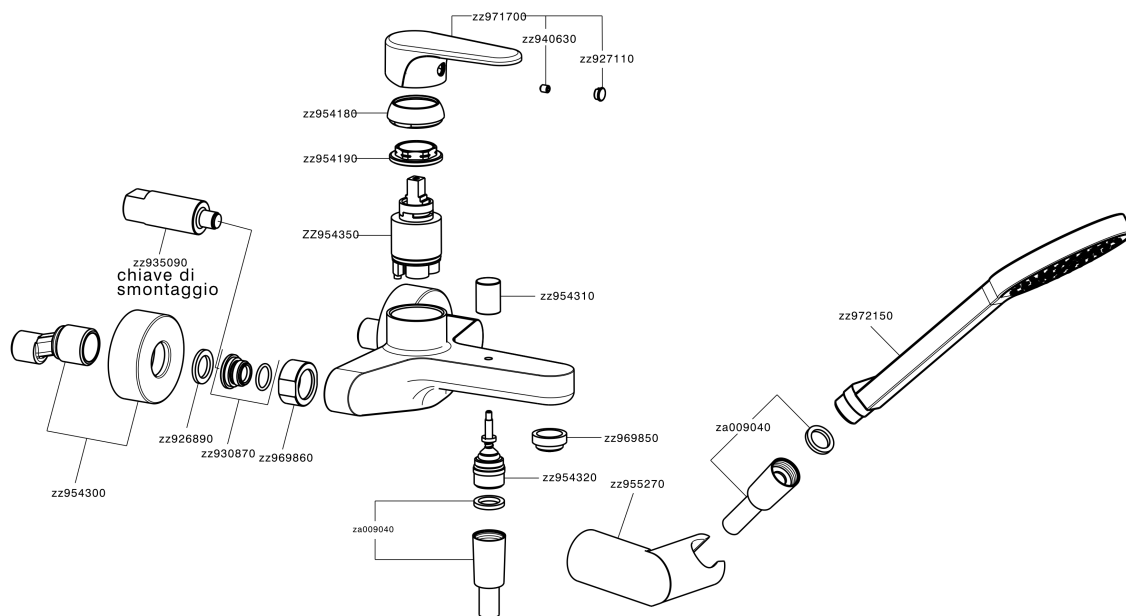

## Single lever bath mixer, with shower set ALMA\_A3000120

MODEL **A3000120**

Single lever bath mixer, with shower set, wall mounted adjustable handshower bracket, 100 mm ABS one spray handshower, 150 cm smooth SILVERFLEX Flexible Hose

### CHARACTERISTICS

Cartridge Spare Parts **ZZ95435000**

**35 mm Cartridge**

### EcoStop

EcoStop feature limits water flow to approximately 50% of maximum output with one point of resistance on setting. Push slightly past the middle stop only when full water output is required. This will save water up to 50%.

## Single lever bath mixer, with shower set ALMA\_A3000120

A3000120

<https://en.cisal.it/single-lever-bath-mixer-with-shower-set-alma-a3000120>

2026-06-14