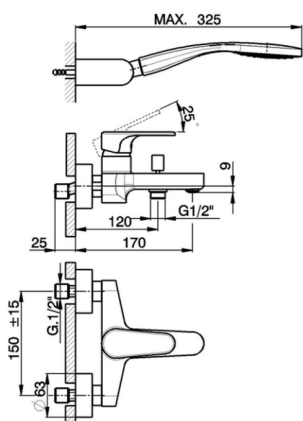

## Single lever bath mixer, with shower set ALMA\_A3000120

MODEL **A3000120**

Single lever bath mixer, with shower set, wall mounted adjustable handshower bracket, 100 mm ABS one spray handshower, 150 cm smooth SILVERFLEX Flexible Hose

### CHARACTERISTICS

Cartridge Spare Parts **ZZ95435000**

**35 mm Cartridge**

### EcoStop

EcoStop feature limits water flow to approximately 50% of maximum output with one point of resistance on setting. Push slightly past the middle stop only when full water output is required. This will save water up to 50%.