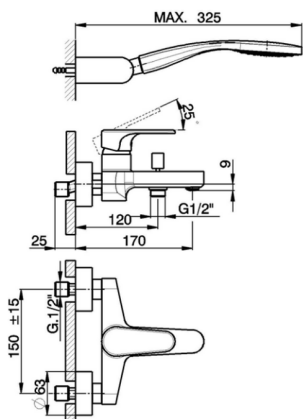

Single lever bath mixer, with shower set ALMA_A3000120

MODEL **A3000120**

Single lever bath mixer, with shower set, wall mounted adjustable handshower bracket, 100 mm ABS one spray handshower, 150 cm smooth SILVERFLEX Flexible Hose

AVAILABLE FINISHINGS

-  **21** 21 Chrome
-  **2F** 2F Brushed Nickel
-  **40** 40 Matt Black

CHARACTERISTICS

Cartridge Spare Parts **ZZ95435000**

35 mm Cartridge

EcoStop

EcoStop feature limits water flow to approximately 50% of maximum output with one point of resistance on setting. Push slightly past the middle stop only when full water output is required. This will save water up to 50%.

Single lever bath mixer, with shower set ALMA_A3000120

A3000120

<https://en.cisal.it/single-lever-bath-mixer-with-shower-set-alma-a3000120>

2026-04-29