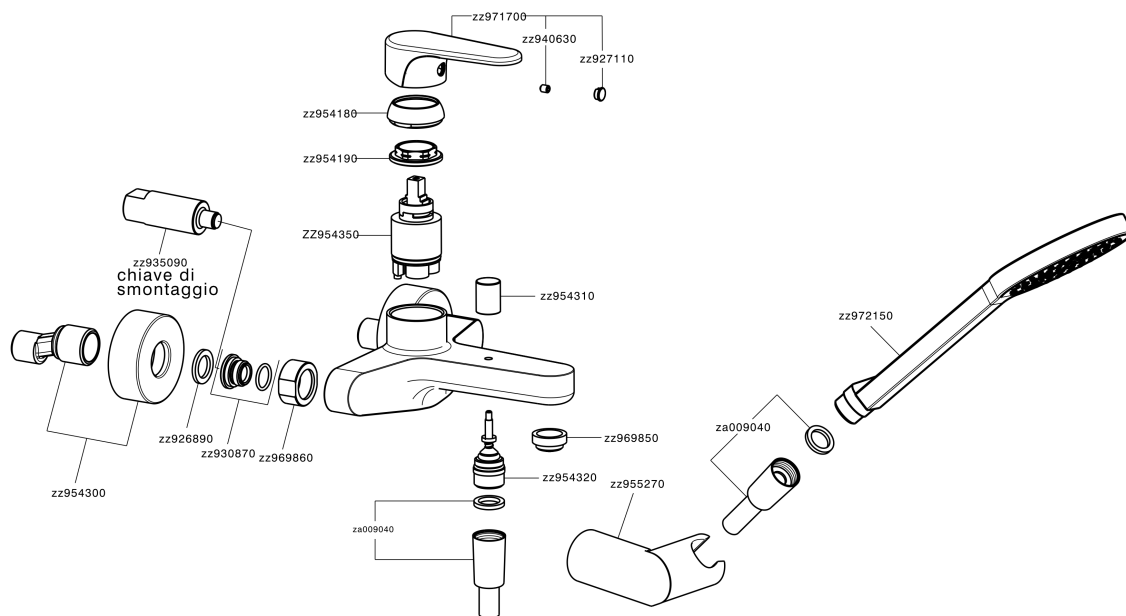

## Single lever bath mixer, with shower set ALMA\_A3000120

MODEL **A3000120**

Single lever bath mixer, with shower set, wall mounted adjustable handshower bracket, 100 mm ABS one spray handshower, 150 cm smooth SILVERFLEX Flexible Hose

### CHARACTERISTICS

Cartridge Spare Parts **ZZ95435000**

**35 mm Cartridge**

### EcoStop

EcoStop feature limits water flow to approximately 50% of maximum output with one point of resistance on setting. Push slightly past the middle stop only when full water output is required. This will save water up to 50%.

## Single lever bath mixer, with shower set ALMA\_A3000120

A3000120

<https://en.cisal.it/single-lever-bath-mixer-with-shower-set-alma-a3000120>

2026-05-20