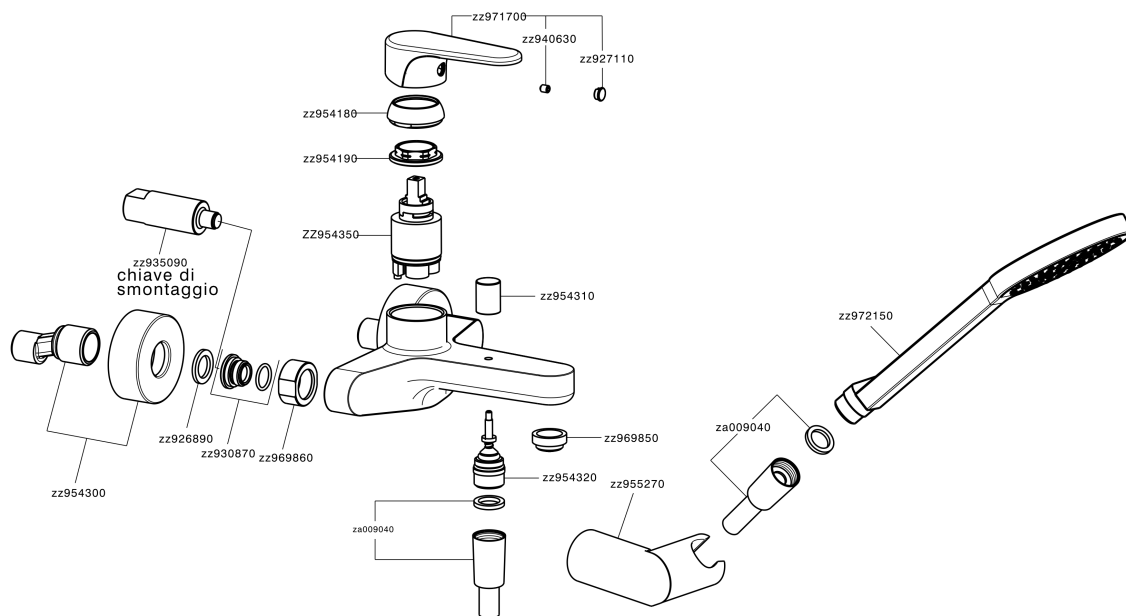

Single lever bath mixer, with shower set ALMA_A3000120

A3000120

<https://en.cisal.it/single-lever-bath-mixer-with-shower-set-alma-a3000120>

2026-04-29