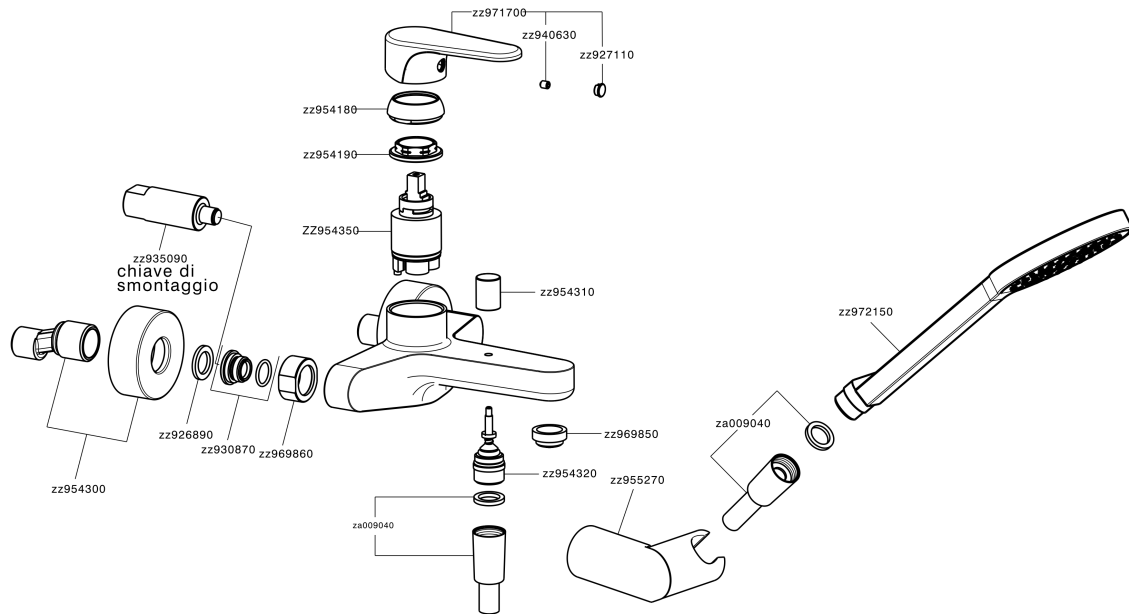

Single lever bath mixer, with shower set ALMA_A3000120

A3000120

<https://en.cisal.it/single-lever-bath-mixer-with-shower-set-alma-a3000120>

2026-04-09