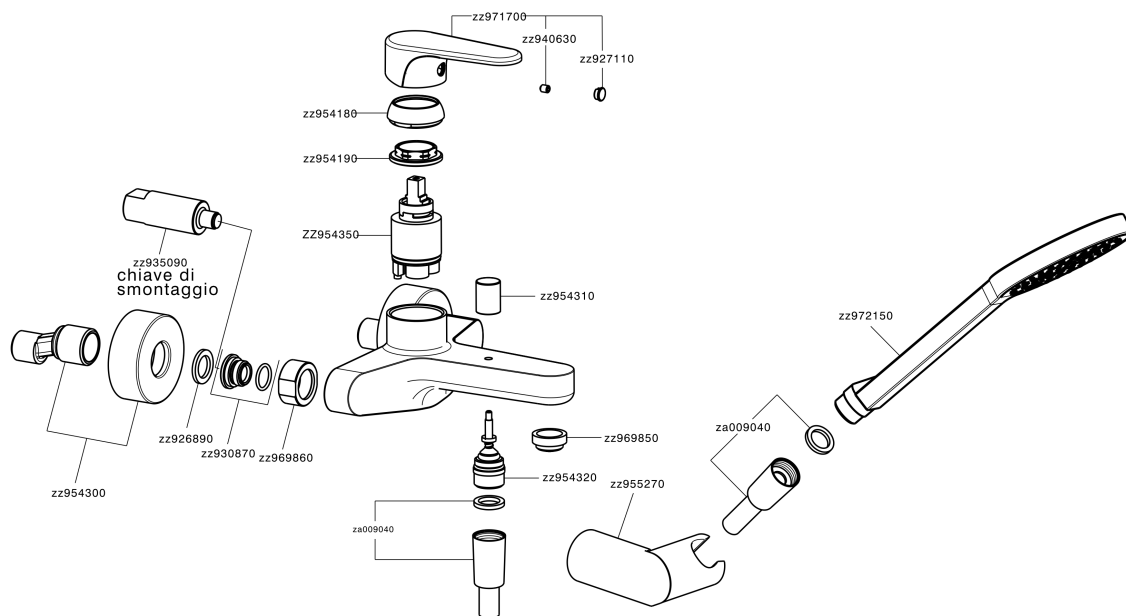

Single lever bath mixer, with shower set ALMA_A3000120

A3000120

<https://en.cisal.it/single-lever-bath-mixer-with-shower-set-alma-a3000120>

2026-05-20