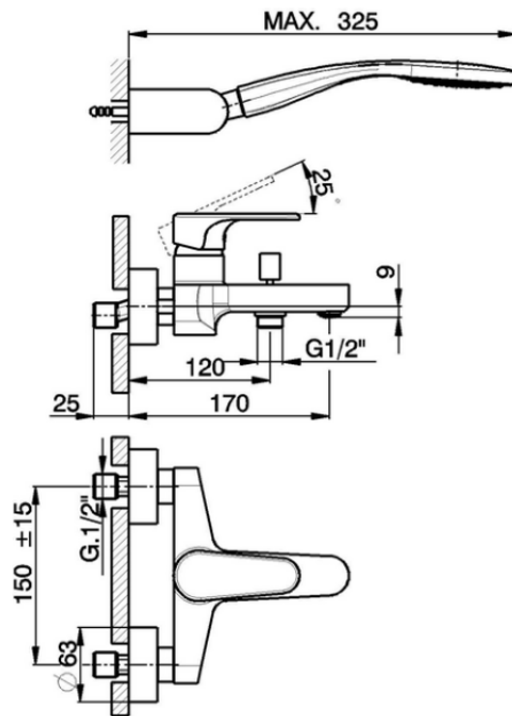

## Single lever bath mixer, with shower set ALMA\_A3000120

A3000120

<https://en.cisal.it/single-lever-bath-mixer-with-shower-set-alma-a3000120>

2026-04-09