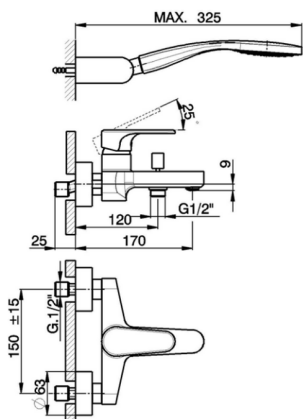

Single lever bath mixer, with shower set ALMA_A3000120

MODEL **A3000120**

Single lever bath mixer, with shower set, wall mounted adjustable handshower bracket, 100 mm ABS one spray handshower, 150 cm smooth SILVERFLEX Flexible Hose

AVAILABLE FINISHINGS

-  **21** 21 Chrome
-  **2F** 2F Brushed Nickel
-  **40** 40 Matt Black

CHARACTERISTICS

Cartridge Spare Parts **ZZ95435000**

35 mm Cartridge

EcoStop

EcoStop feature limits water flow to approximately 50% of maximum output with one point of resistance on setting. Push slightly past the middle stop only when full water output is required. This will save water up to 50%.

Single lever bath mixer, with shower set ALMA_A3000120

A3000120

<https://en.cisal.it/single-lever-bath-mixer-with-shower-set-alma-a3000120>

2026-04-09