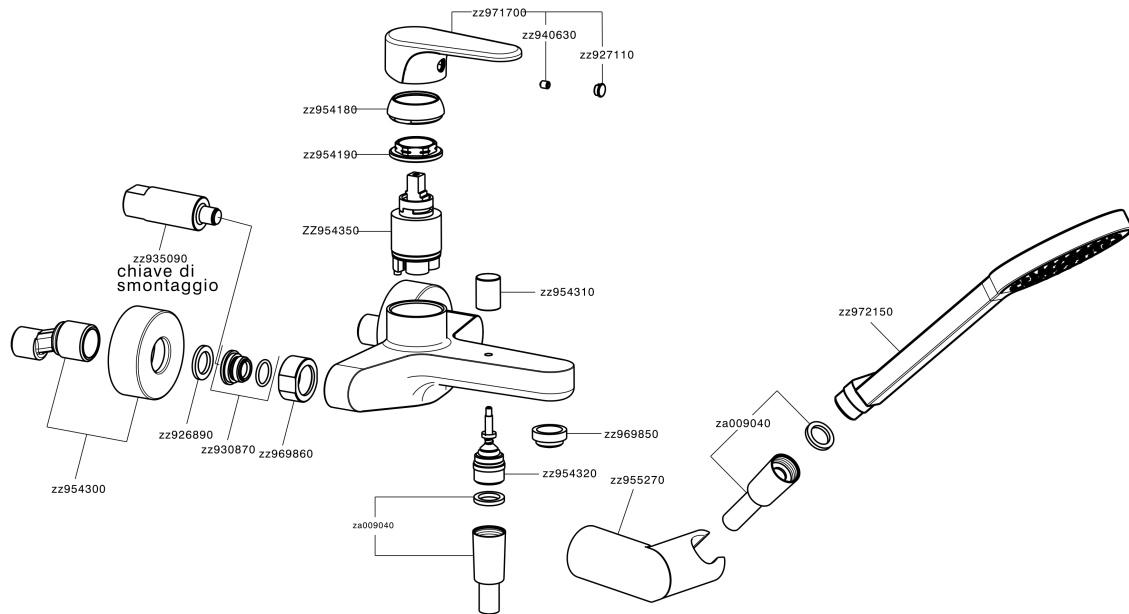

Single lever bath mixer, with shower set ALMA_A3000120

MODEL **A3000120**

Single lever bath mixer, with shower set, wall mounted adjustable handshower bracket, 100 mm ABS one spray handshower, 150 cm smooth SILVERFLEX Flexible Hose

AVAILABLE FINISHINGS

-  **21** 21 Chrome
-  **2F** 2F Brushed Nickel
-  **40** 40 Matt Black

CHARACTERISTICS

Cartridge Spare Parts **ZZ95435000**

35 mm Cartridge

EcoStop

EcoStop feature limits water flow to approximately 50% of maximum output with one point of resistance on setting. Push slightly past the middle stop only when full water output is required. This will save water up to 50%.

Single lever bath mixer, with shower set ALMA_A3000120

A3000120

<https://en.cisal.it/single-lever-bath-mixer-with-shower-set-alma-a3000120>

2026-04-09