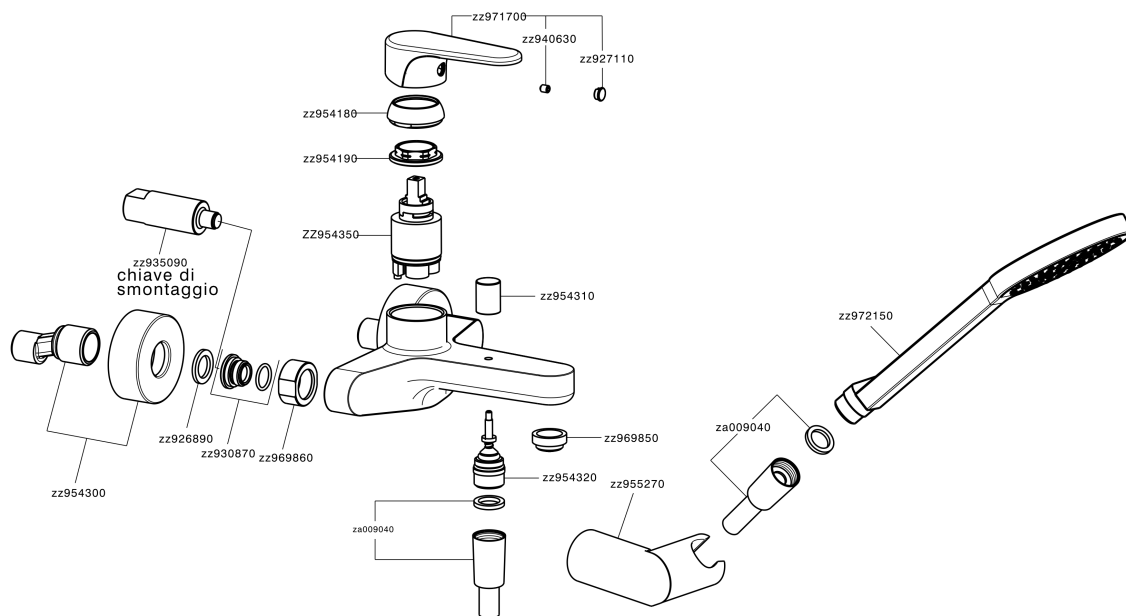

Single lever bath mixer, with shower set ALMA_A3000120

A3000120

<https://en.cisal.it/single-lever-bath-mixer-with-shower-set-alma-a3000120>

2026-06-14