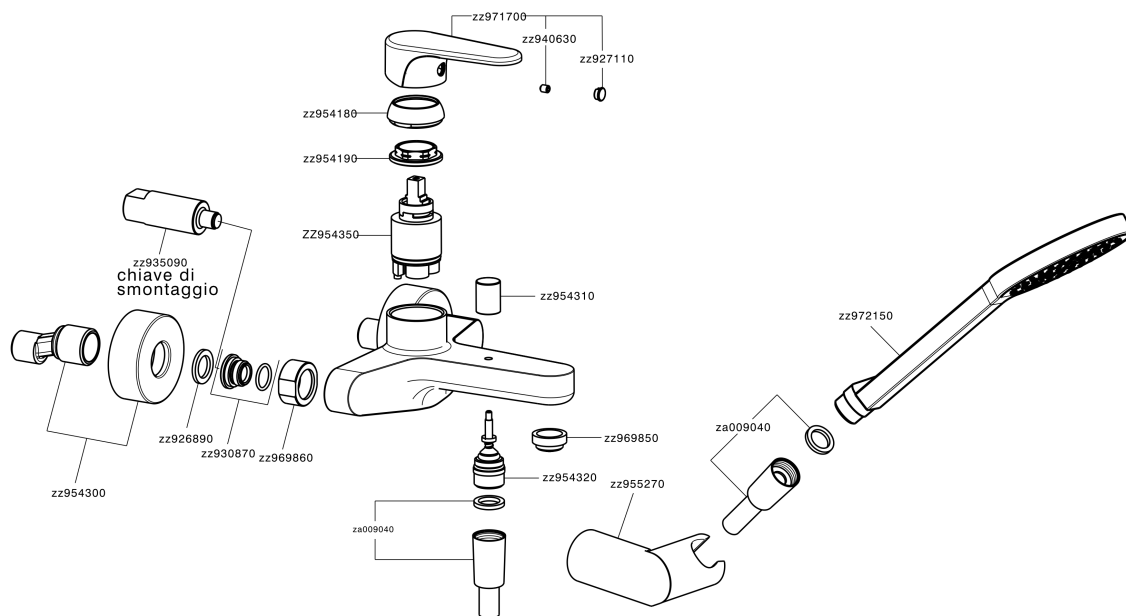

Single lever bath mixer, with shower set ALMA_A3000120

A3000120

<https://en.cisal.it/single-lever-bath-mixer-with-shower-set-alma-a3000120>

2026-04-30