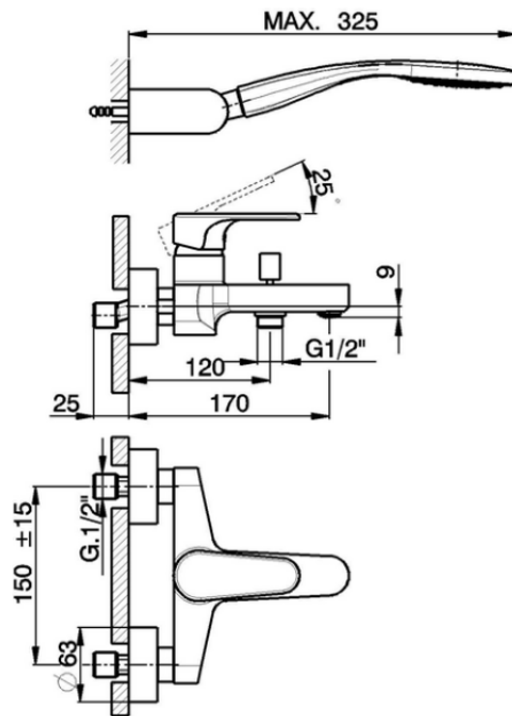

Single lever bath mixer, with shower set ALMA_A3000120

A3000120

<https://en.cisal.it/single-lever-bath-mixer-with-shower-set-alma-a3000120>

2026-05-20