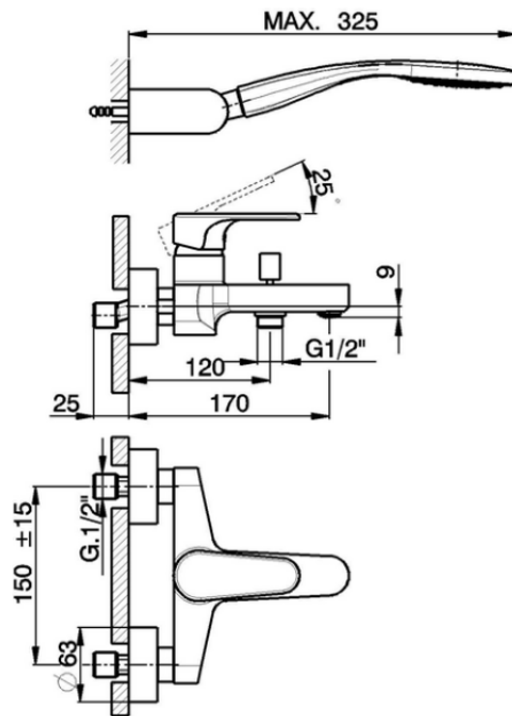

## Single lever bath mixer, with shower set ALMA\_A3000120

A3000120

<https://en.cisal.it/single-lever-bath-mixer-with-shower-set-alma-a3000120>

2026-06-14