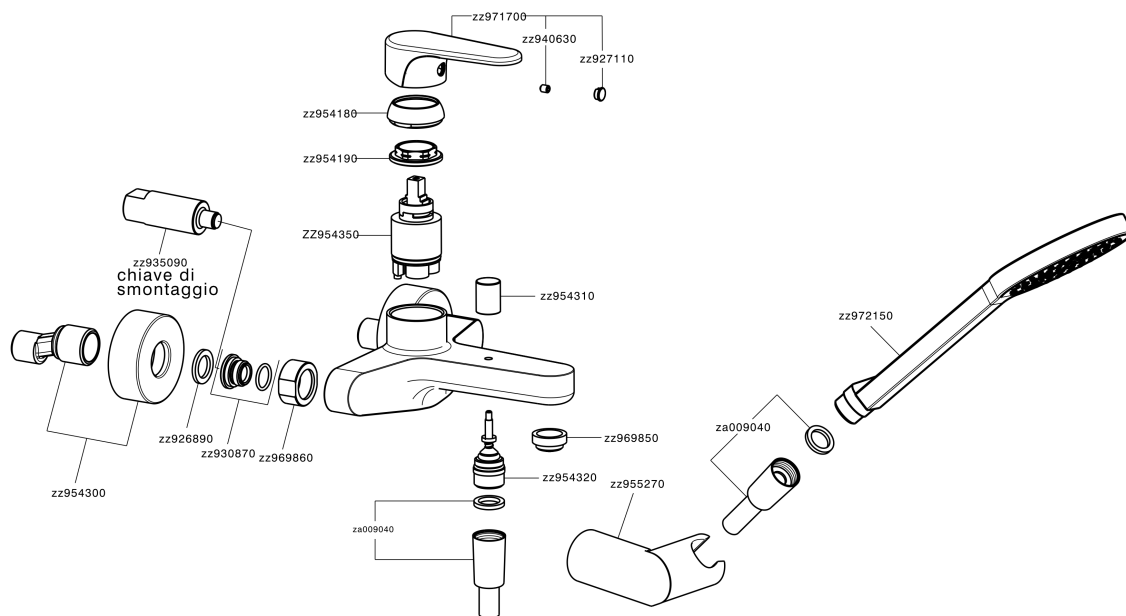

Single lever bath mixer, with shower set ALMA_A3000120

MODEL **A3000120**

Single lever bath mixer, with shower set, wall mounted adjustable handshower bracket, 100 mm ABS one spray handshower, 150 cm smooth SILVERFLEX Flexible Hose

AVAILABLE FINISHINGS

-  **21** 21 Chrome
-  **2F** 2F Brushed Nickel
-  **40** 40 Matt Black

CHARACTERISTICS

Cartridge Spare Parts **ZZ95435000**

35 mm Cartridge

EcoStop

EcoStop feature limits water flow to approximately 50% of maximum output with one point of resistance on setting. Push slightly past the middle stop only when full water output is required. This will save water up to 50%.

Single lever bath mixer, with shower set ALMA_A3000120

A3000120

<https://en.cisal.it/single-lever-bath-mixer-with-shower-set-alma-a3000120>

2026-04-09