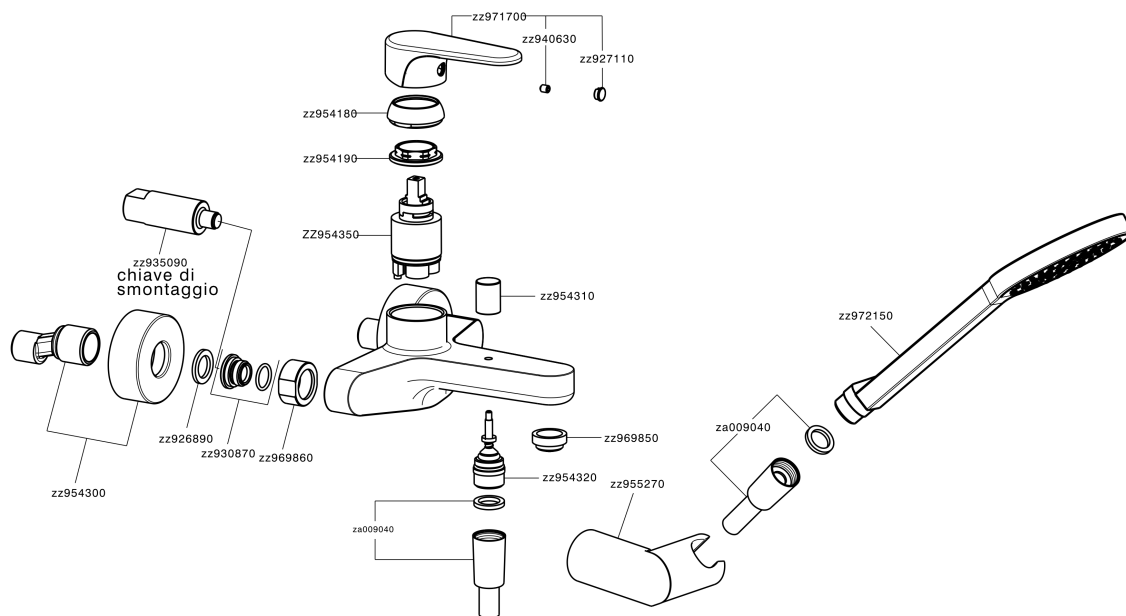

Single lever bath mixer, with shower set ALMA_A3000120

MODEL **A3000120**

Single lever bath mixer, with shower set, wall mounted adjustable handshower bracket, 100 mm ABS one spray handshower, 150 cm smooth SILVERFLEX Flexible Hose

AVAILABLE FINISHINGS

-  **21** 21 Chrome
-  **2F** 2F Brushed Nickel
-  **40** 40 Matt Black

CHARACTERISTICS

Cartridge Spare Parts **ZZ95435000**

35 mm Cartridge

EcoStop

EcoStop feature limits water flow to approximately 50% of maximum output with one point of resistance on setting. Push slightly past the middle stop only when full water output is required. This will save water up to 50%.

Single lever bath mixer, with shower set ALMA_A3000120

A3000120

<https://en.cisal.it/single-lever-bath-mixer-with-shower-set-alma-a3000120>

2026-06-13