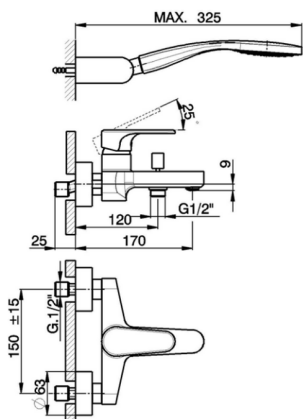

Single lever bath mixer, with shower set ALMA_A3000120

MODEL **A3000120**

Single lever bath mixer, with shower set, wall mounted adjustable handshower bracket, 100 mm ABS one spray handshower, 150 cm smooth SILVERFLEX Flexible Hose

AVAILABLE FINISHINGS

-  **21** 21 Chrome
-  **2F** 2F Brushed Nickel
-  **40** 40 Matt Black

CHARACTERISTICS

Cartridge Spare Parts **ZZ95435000**

35 mm Cartridge

EcoStop

EcoStop feature limits water flow to approximately 50% of maximum output with one point of resistance on setting. Push slightly past the middle stop only when full water output is required. This will save water up to 50%.

Single lever bath mixer, with shower set ALMA_A3000120

A3000120

<https://en.cisal.it/single-lever-bath-mixer-with-shower-set-alma-a3000120>

2026-06-13