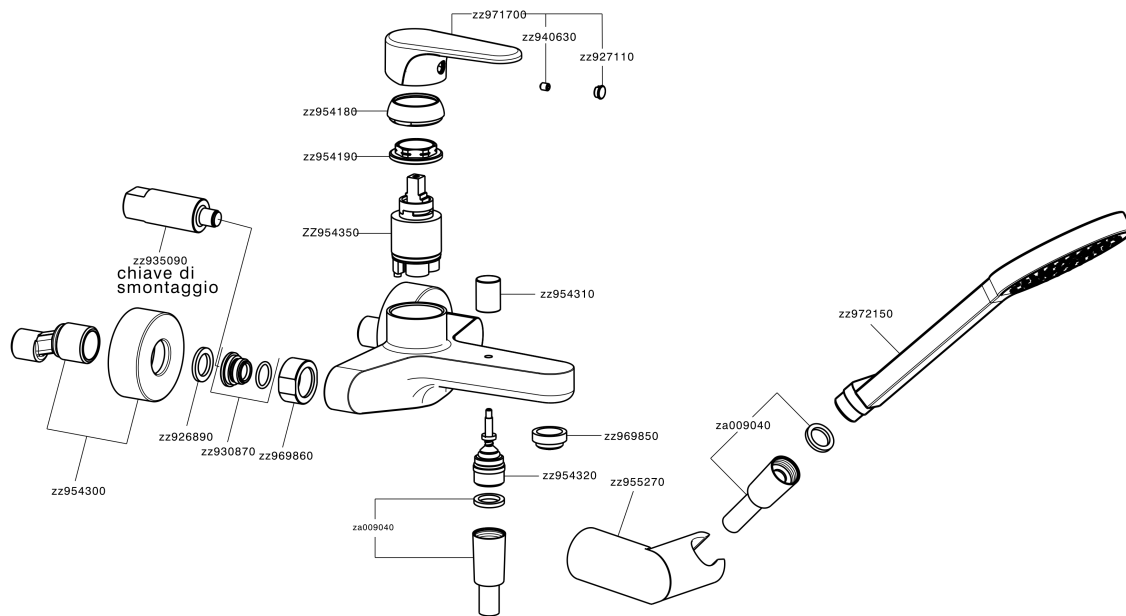

Single lever bath mixer, with shower set ALMA_A3000120

A3000120

<https://en.cisal.it/single-lever-bath-mixer-with-shower-set-alma-a3000120>

2026-06-13