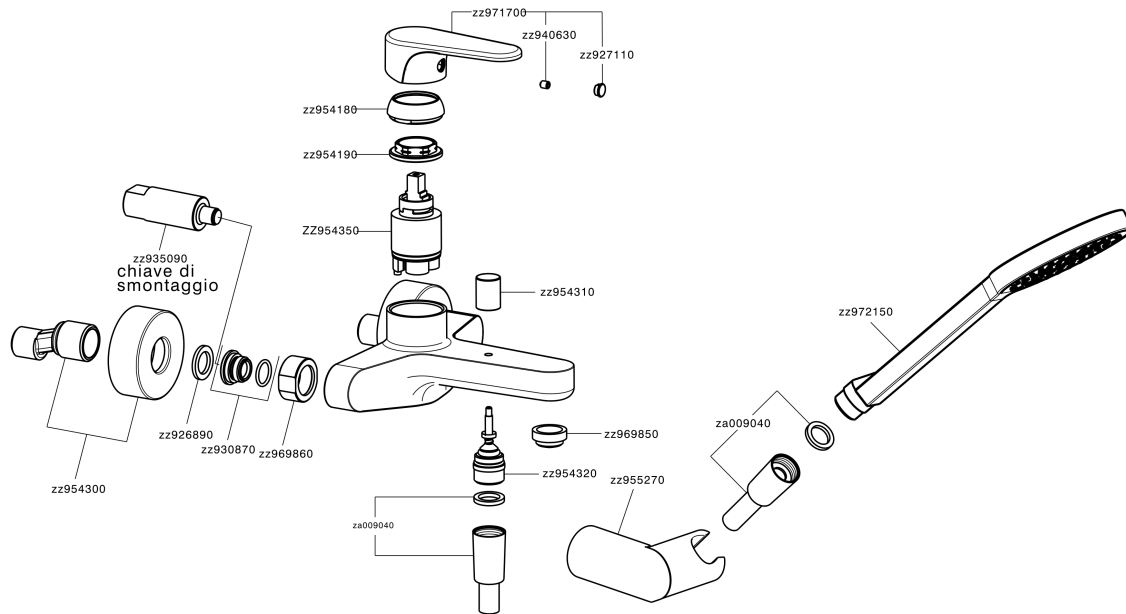

Single lever bath mixer, with shower set ALMA_A3000120

A3000120

<https://en.cisal.it/single-lever-bath-mixer-with-shower-set-alma-a3000120>

2026-04-09