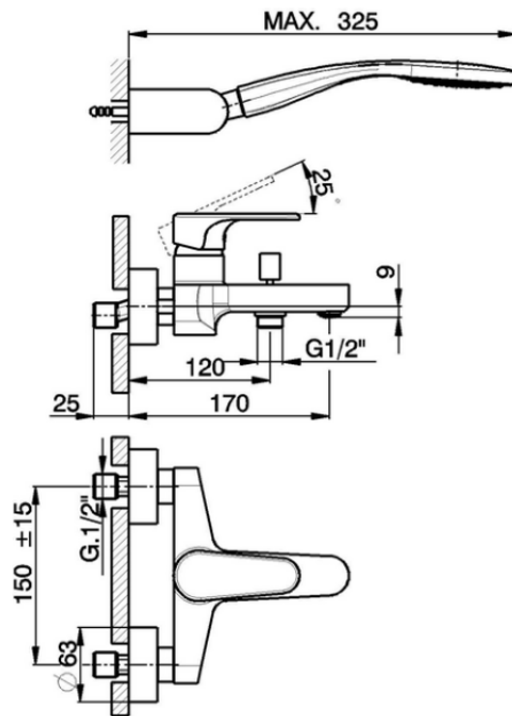

Single lever bath mixer, with shower set ALMA_A3000120

A3000120

<https://en.cisal.it/single-lever-bath-mixer-with-shower-set-alma-a3000120>

2026-04-29