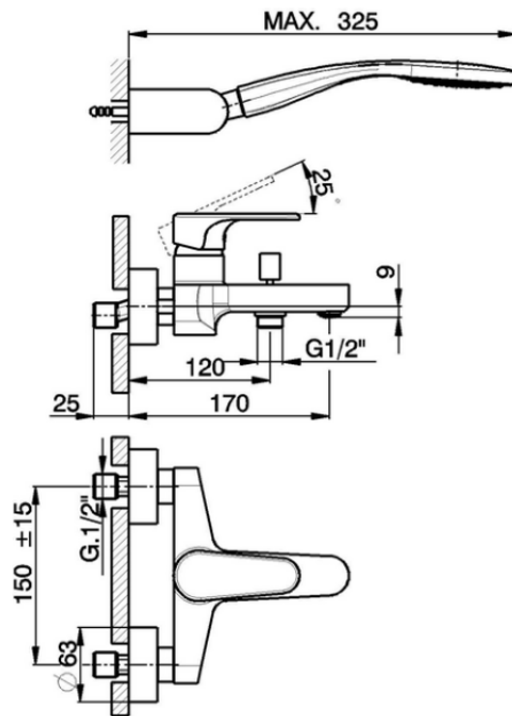

## Single lever bath mixer, with shower set ALMA\_A3000120

A3000120

<https://en.cisal.it/single-lever-bath-mixer-with-shower-set-alma-a3000120>

2026-06-13