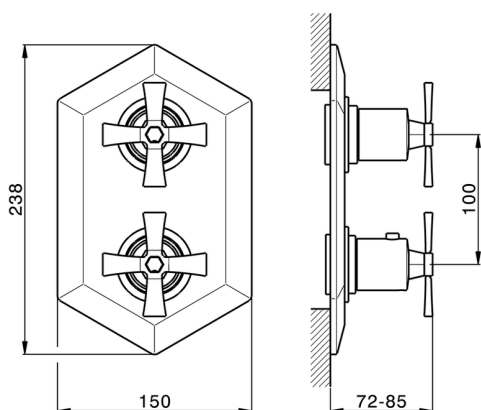

Exposed part for con.thermo.shower mixer, 3-outlet **CHERIE_CX019200**

MODEL **CX019200**

Exposed part for con.thermo.shower mixer, 3-outlet, with 3 outlet deviator, without concealed part, for item ZA019200

AVAILABLE FINISHINGS

- **6T** 6T Chrome/Matt Black
- **7C** 7C Gold/Matt Black
- **7D** 7D Polished Nickel/Matt Black
- **7E** 7E Rose Gold/Matt Black

CHARACTERISTICS

Installation **Concealed**
Required concealed parts **ZA019200**

Thermostatic

The Cisal thermostatic is your personal water manager, helping you to handle, control and save water and energy.