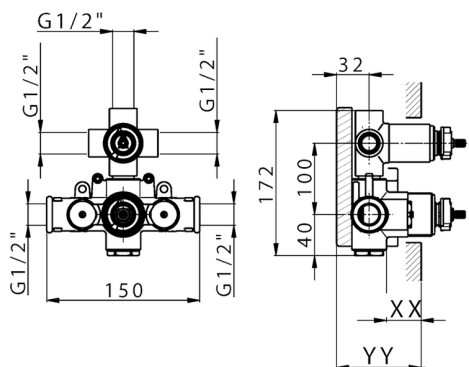

Concealed thermostatic shower mixer, 3-outlets, with 1/2" 3 outlet deviastop cartridge, without trim kit

AVAILABLE FINISHINGS

CHARACTERISTICS

Concealed **1**
 Cartridge Spare Parts **24.04A.PP**

8x20 Plus P Thermostatic Valve

Piastra/Plate/Plaque/Platte/Placa

2-3mm: XX 25-40 YY 76-91

10mm: XX 21-34 YY 70-83

DeviaStop

The Cisal Devia Stop technology allows to adjust the water flow and to direct it to the selected output point (overhead soaker, hand shower, etc).