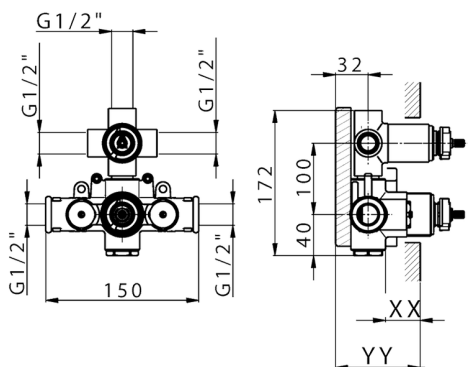

## Concealed thermostatic shower mixer, 3-outlets CONCEALED\_ZA019200

MODEL **ZA019200**

Concealed thermostatic shower mixer, 3-outlets, with 1/2" 3 outlet devia-stop cartridge, without trim kit

AVAILABLE FINISHINGS

CHARACTERISTICS

Concealed **1**  
 Cartridge Spare Parts **24.04A.PP**

**8x20 Plus P Thermostatic Valve**

Piastra/Plate/Plaque/Platte/Placa

2-3mm: XX 25-40 YY 76-91

10mm: XX 21-34 YY 70-83