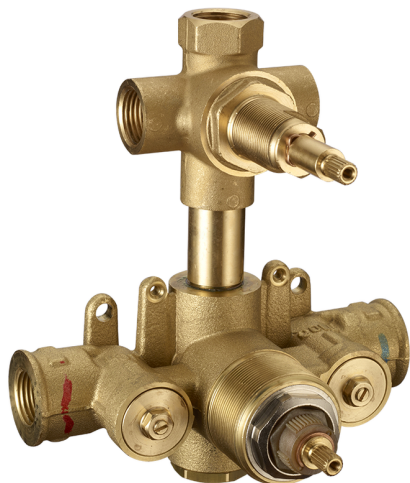

## Exposed part for con.thermo.shower mixer, 3-outlet **CHERIE\_CX019200**

MODEL **CX019200**

Exposed part for con.thermo.shower mixer, 3-outlet, with 3 outlet deviator, without concealed part, for item ZA019200

### Thermostatic

The Cisal thermostatic is your personal water manager, helping you to handle, control and save water and energy.

## Concealed thermostatic shower mixer, 3-outlets CONCEALED\_ZA019200

MODEL **ZA019200**

Concealed thermostatic shower mixer, 3-outlets, with 1/2" 3 outlet devia-stop cartridge, without trim kit

AVAILABLE FINISHINGS

### DeviaStop

The Cisal Devia Stop technology allows to adjust the water flow and to direct it to the selected output point (overhead soaker, hand shower, etc).