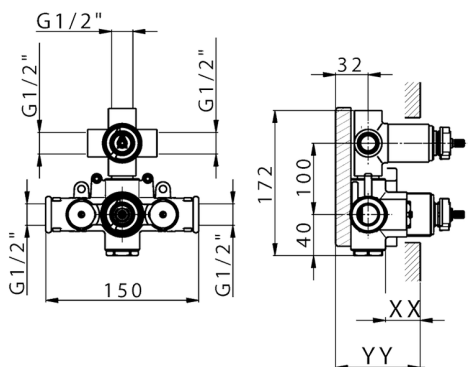

## Concealed thermostatic shower mixer, 3-outlets CONCEALED\_ZA019200

MODEL **ZA019200**

Concealed thermostatic shower mixer, 3-outlets, with 1/2" 3 outlet deviastop cartridge, without trim kit

AVAILABLE FINISHINGS

**04** 04 Without finishing

CHARACTERISTICS

Concealed **1**  
 Cartridge Spare Parts **24.04A.PP**

**8x20 Plus P Thermostatic Valve**

Piastra/Plate/Plaque/Platte/Placa

2-3mm: XX 25-40 YY 76-91

10mm: XX 21-34 YY 70-83