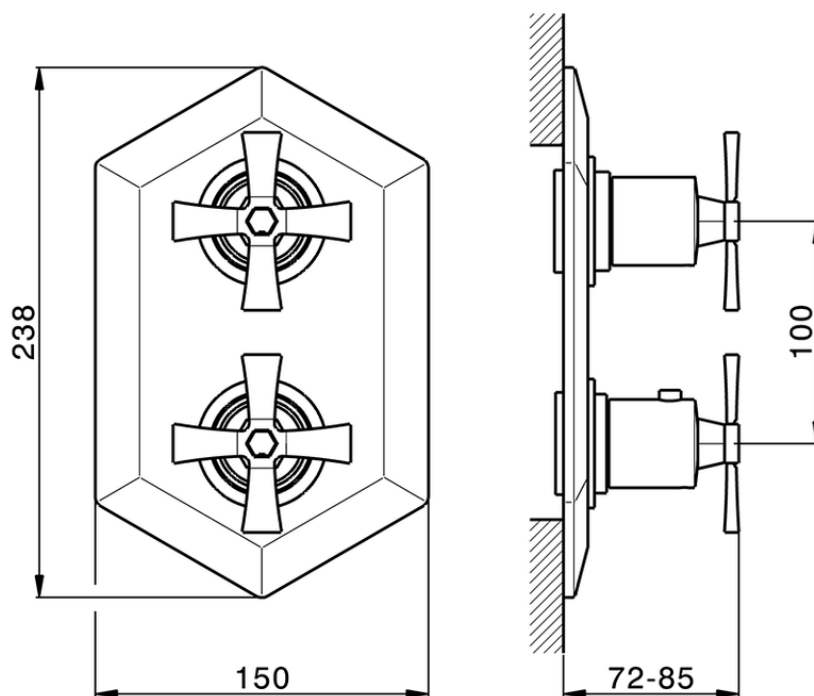

Exposed part for con.thermo.shower mixer, 3-outlet CHERIE_CX019200

CX019200

<https://en.cisal.it/exposed-part-for-con-thermo-shower-mixer-3-outlet-cherie-cx019200>

Piastra/Plate/Plaque/Platte/Placa

2-3mm: XX 25-40 YY 76-91

10mm: XX 21-34 YY 70-83

ZA019200

<https://en.cisal.it/concealed-thermostatic-shower-mixer-3-outlets-concealed-za019200>

2026-04-30