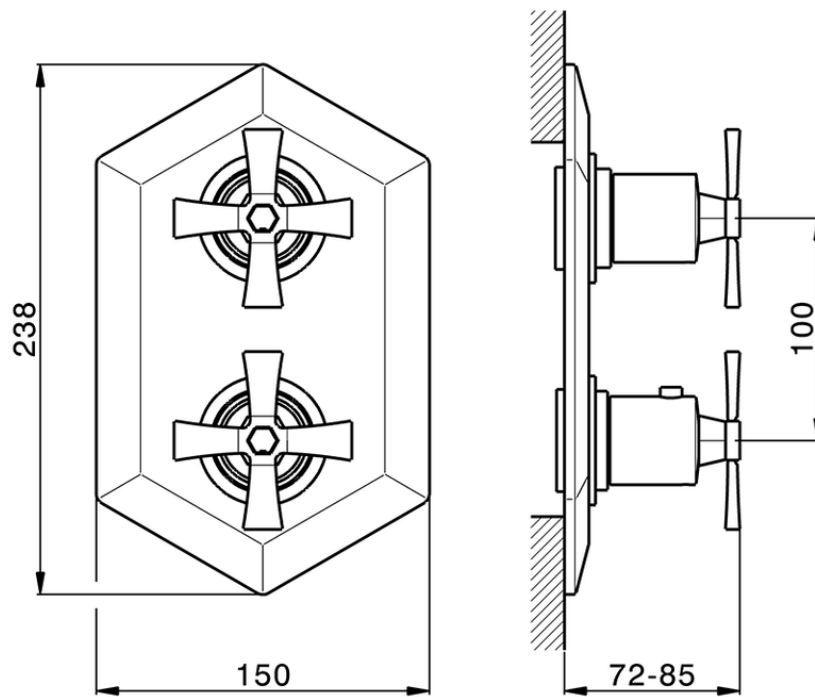

Exposed part for con.thermo.shower mixer, 3-outlet CHERIE_CX019200

CX019200

<https://en.cisal.it/exposed-part-for-con-thermo-shower-mixer-3-outlet-cherie-cx019200>

Piastra/Plate/Plaque/Platte/Placa

2-3mm: XX 25-40 YY 76-91

10mm: XX 21-34 YY 70-83

ZA019200

<https://en.cisal.it/concealed-thermostatic-shower-mixer-3-outlets-concealed-za019200>

2026-06-14