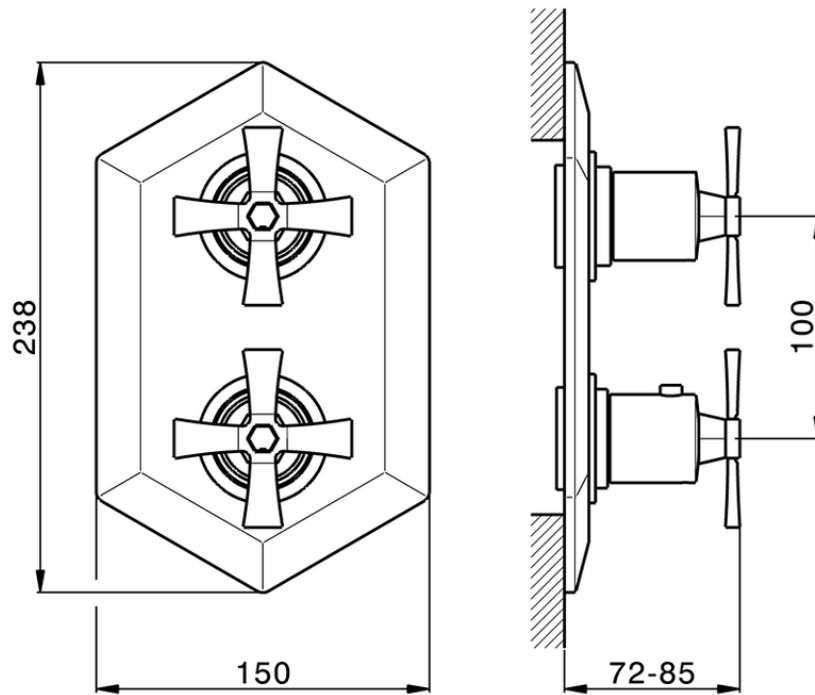

## Exposed part for con.thermo.shower mixer, 3-outlet CHERIE\_CX019200

CX019200

<https://en.cisal.it/exposed-part-for-con-thermo-shower-mixer-3-outlet-cherie-cx019200>

Piastra/Plate/Plaque/Platte/Placa

2-3mm: XX 25-40 YY 76-91

10mm: XX 21-34 YY 70-83

ZA019200

<https://en.cisal.it/concealed-thermostatic-shower-mixer-3-outlets-concealed-za019200>

2026-04-09