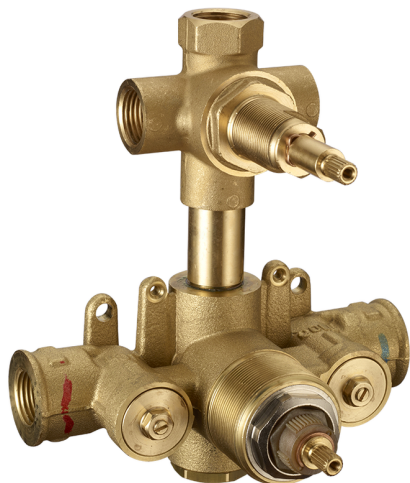

Exposed part for con.thermo.shower mixer, 3-outlet **CHERIE_CX019200**

MODEL **CX019200**

Exposed part for con.thermo.shower mixer, 3-outlet, with 3 outlet deviator, without concealed part, for item ZA019200

AVAILABLE FINISHINGS

- 
6T 6T Chrome/Matt Black
- 
7C 7C Gold/Matt Black
- 
7D 7D Polished Nickel/Matt Black
- 
7E 7E Rose Gold/Matt Black

CHARACTERISTICS

Installation **Concealed**
 Required concealed parts **ZA019200**

Thermostatic

The Cisal thermostatic is your personal water manager, helping you to handle, control and save water and energy.

Concealed thermostatic shower mixer, 3-outlets CONCEALED_ZA019200

MODEL **ZA019200**

Concealed thermostatic shower mixer, 3-outlets, with 1/2" 3 outlet deviastop cartridge, without trim kit

AVAILABLE FINISHINGS

CHARACTERISTICS

Concealed **1**
 Cartridge Spare Parts **24.04A.PP**

8x20 Plus P Thermostatic Valve