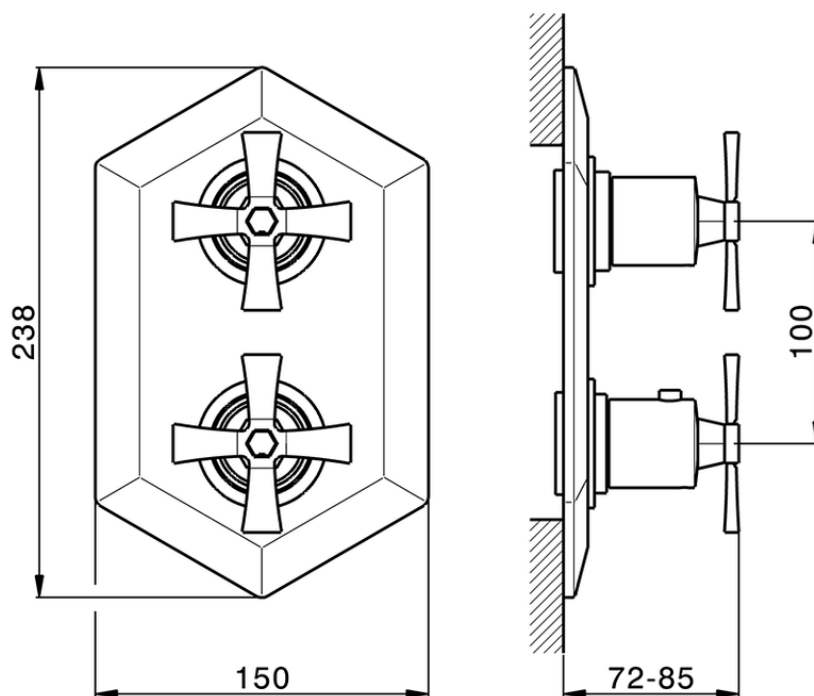

Exposed part for con.thermo.shower mixer, 3-outlet CHERIE_CX019200

CX019200

<https://en.cisal.it/exposed-part-for-con-thermo-shower-mixer-3-outlet-cherie-cx019200>

Piastra/Plate/Plaque/Platte/Placa

2-3mm: XX 25-40 YY 76-91

10mm: XX 21-34 YY 70-83

ZA019200

<https://en.cisal.it/concealed-thermostatic-shower-mixer-3-outlets-concealed-za019200>

2026-06-13