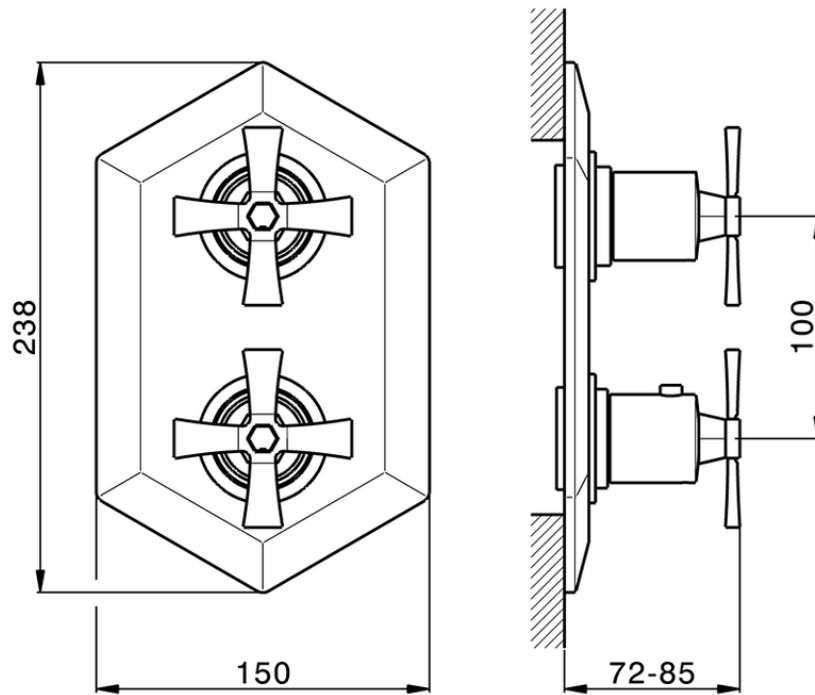

Exposed part for con.thermo.shower mixer, 3-outlet CHERIE_CX019200

CX019200

<https://en.cisal.it/exposed-part-for-con-thermo-shower-mixer-3-outlet-cherie-cx019200>

Piastra/Plate/Plaque/Platte/Placa

2-3mm: XX 25-40 YY 76-91

10mm: XX 21-34 YY 70-83

ZA019200

<https://en.cisal.it/concealed-thermostatic-shower-mixer-3-outlets-concealed-za019200>

2026-05-20