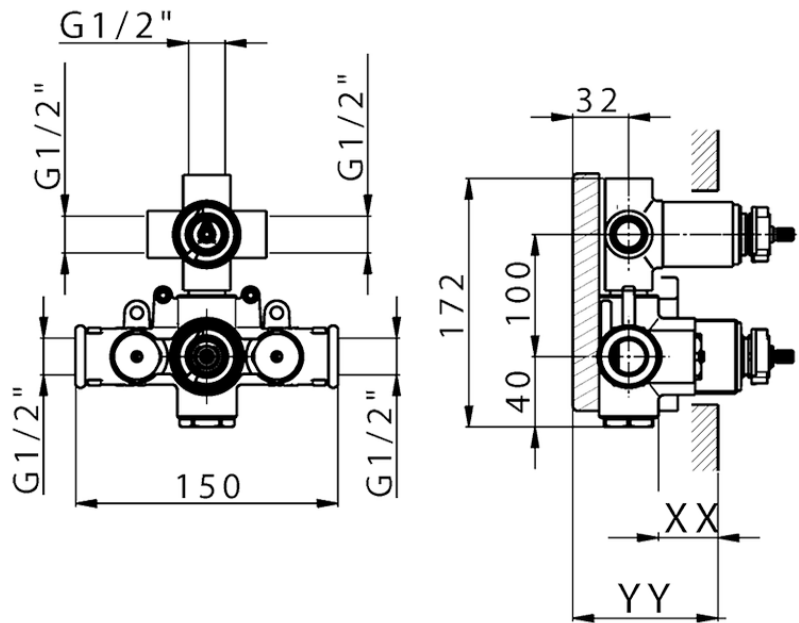

Exposed part for con.thermo.shower mixer, 3-outlet CHERIE_CX019200

CX019200

<https://en.cisal.it/exposed-part-for-con-thermo-shower-mixer-3-outlet-cherie-cx019200>

Piastra/Plate/Plaque/Platte/Placa

2-3mm: XX 25-40 YY 76-91

10mm: XX 21-34 YY 70-83

ZA019200

<https://en.cisal.it/concealed-thermostatic-shower-mixer-3-outlets-concealed-za019200>

2026-04-30