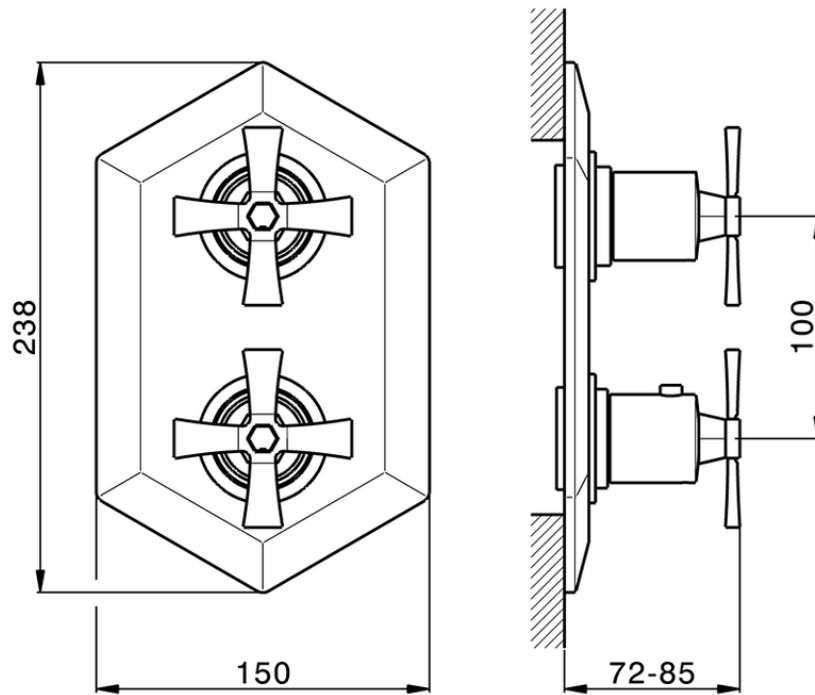

Exposed part for con.thermo.shower mixer, 3-outlet CHERIE_CX019200

CX019200

<https://en.cisal.it/exposed-part-for-con-thermo-shower-mixer-3-outlet-cherie-cx019200>

Piastra/Plate/Plaque/Platte/Placa

2-3mm: XX 25-40 YY 76-91

10mm: XX 21-34 YY 70-83

ZA019200

<https://en.cisal.it/concealed-thermostatic-shower-mixer-3-outlets-concealed-za019200>

2026-04-30