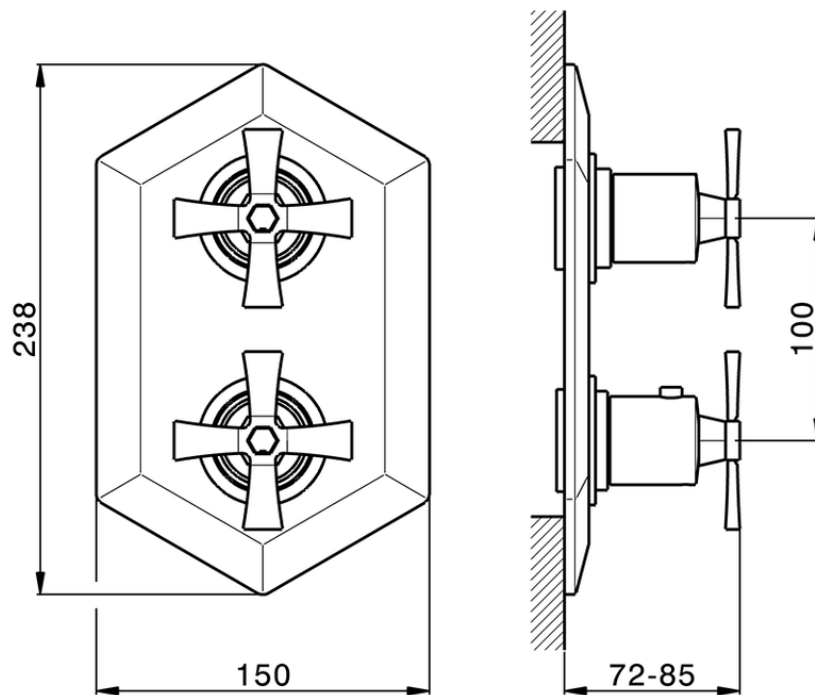

## Exposed part for con.thermo.shower mixer, 3-outlet CHERIE\_CX019200

CX019200

<https://en.cisal.it/exposed-part-for-con-thermo-shower-mixer-3-outlet-cherie-cx019200>

Piastra/Plate/Plaque/Platte/Placa

2-3mm: XX 25-40 YY 76-91

10mm: XX 21-34 YY 70-83

ZA019200

<https://en.cisal.it/concealed-thermostatic-shower-mixer-3-outlets-concealed-za019200>

2026-04-09