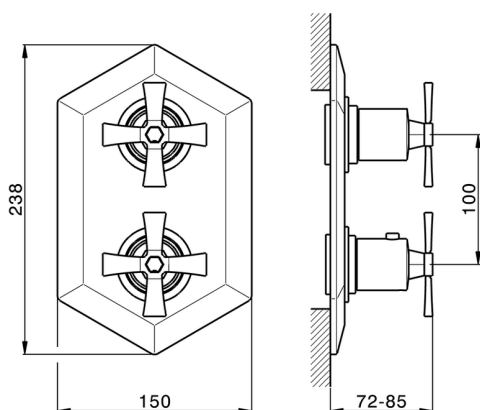

Exposed part for con.thermo.shower mixer, 3-outlet **CHERIE_CX019200**

MODEL **CX019200**

Exposed part for con.thermo.shower mixer, 3-outlet, with 3 outlet deviator, without concealed part, for item ZA019200

AVAILABLE FINISHINGS

- **6T** 6T Chrome/Matt Black
- **7C** 7C Gold/Matt Black
- **7D** 7D Polished Nickel/Matt Black
- **7E** 7E Rose Gold/Matt Black

CHARACTERISTICS

Installation **Concealed**
Required concealed parts **ZA019200**

Thermostatic

The Cisal thermostatic is your personal water manager, helping you to handle, control and save water and energy.