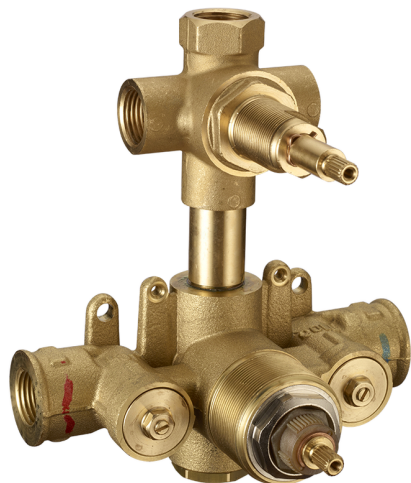

Exposed part for con.thermo.shower mixer, 3-outlet **CHERIE_CX019200**

MODEL **CX019200**

Exposed part for con.thermo.shower mixer, 3-outlet, with 3 outlet deviator, without concealed part, for item ZA019200

Thermostatic

The Cisal thermostatic is your personal water manager, helping you to handle, control and save water and energy.

Concealed thermostatic shower mixer, 3-outlets CONCEALED_ZA019200

MODEL **ZA019200**

Concealed thermostatic shower mixer, 3-outlets, with 1/2" 3 outlet devia-stop cartridge, without trim kit

AVAILABLE FINISHINGS

CHARACTERISTICS

Concealed **1**
 Cartridge Spare Parts **24.04A.PP**

8x20 Plus P Thermostatic Valve

Piastra/Plate/Plaque/Platte/Placa

2-3mm: XX 25-40 YY 76-91

10mm: XX 21-34 YY 70-83

DeviaStop

The Cisal Devia Stop technology allows to adjust the water flow and to direct it to the selected output point (overhead soaker, hand shower, etc).