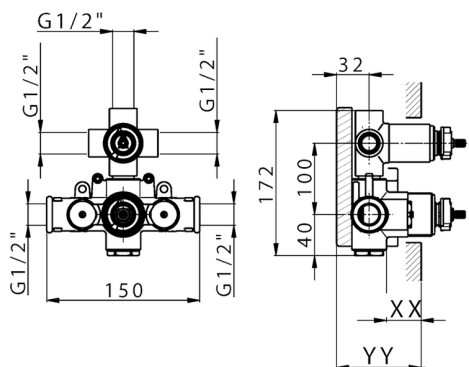

## Concealed thermostatic shower mixer, 3-outlets CONCEALED\_ZA019200

MODEL **ZA019200**

Concealed thermostatic shower mixer, 3-outlets, with 1/2" 3 outlet deviastop cartridge, without trim kit

AVAILABLE FINISHINGS

CHARACTERISTICS

Concealed **1**  
 Cartridge Spare Parts **24.04A.PP**

**8x20 Plus P Thermostatic Valve**

Piastra/Plate/Plaque/Platte/Placa

2-3mm: XX 25-40 YY 76-91

10mm: XX 21-34 YY 70-83