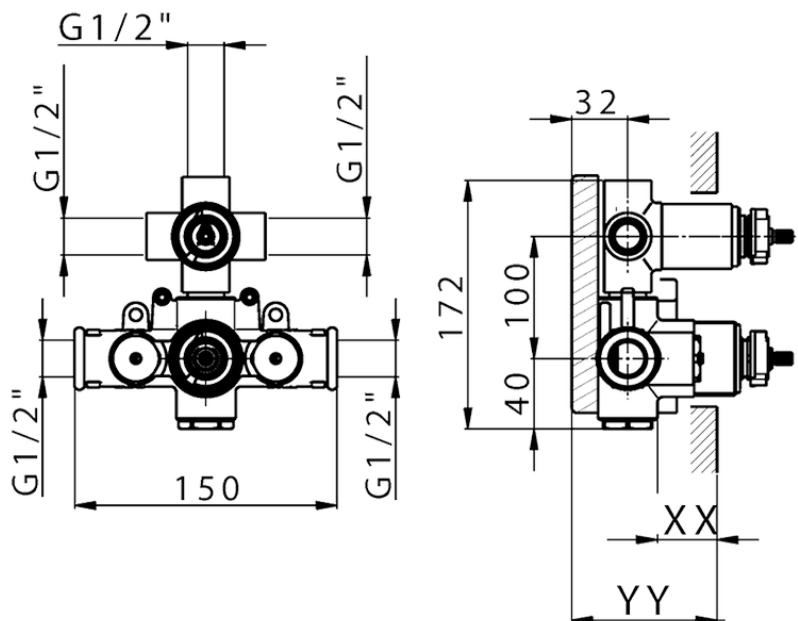

Exposed part for con.thermo.shower mixer, 3-outlet CHERIE_CX019200

CX019200

<https://en.cisal.it/exposed-part-for-con-thermo-shower-mixer-3-outlet-cherie-cx019200>

Piastra/Plate/Plaque/Platte/Placa

2-3mm: XX 25-40 YY 76-91

10mm: XX 21-34 YY 70-83

ZA019200

<https://en.cisal.it/concealed-thermostatic-shower-mixer-3-outlets-concealed-za019200>

2026-06-14