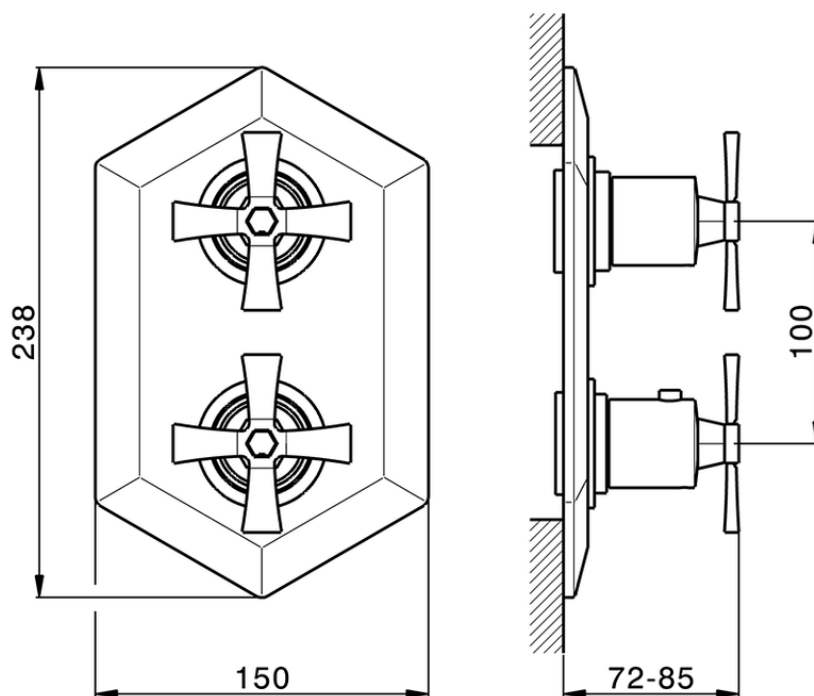

Exposed part for con.thermo.shower mixer, 3-outlet CHERIE_CX019200

CX019200

<https://en.cisal.it/exposed-part-for-con-thermo-shower-mixer-3-outlet-cherie-cx019200>

Piastra/Plate/Plaque/Platte/Placa

2-3mm: XX 25-40 YY 76-91

10mm: XX 21-34 YY 70-83

ZA019200

<https://en.cisal.it/concealed-thermostatic-shower-mixer-3-outlets-concealed-za019200>

2026-06-14