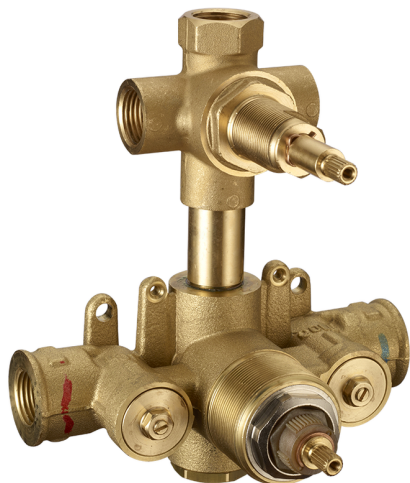

Exposed part for con.thermo.shower mixer, 3-outlet **CHERIE_CX019200**

MODEL **CX019200**

Exposed part for con.thermo.shower mixer, 3-outlet, with 3 outlet deviator, without concealed part, for item ZA019200

AVAILABLE FINISHINGS

- 
6T 6T Chrome/Matt Black
- 
7C 7C Gold/Matt Black
- 
7D 7D Polished Nickel/Matt Black
- 
7E 7E Rose Gold/Matt Black

CHARACTERISTICS

Installation **Concealed**
 Required concealed parts **ZA019200**

Thermostatic

The Cisal thermostatic is your personal water manager, helping you to handle, control and save water and energy.

Concealed thermostatic shower mixer, 3-outlets CONCEALED_ZA019200

MODEL **ZA019200**

Concealed thermostatic shower mixer, 3-outlets, with 1/2" 3 outlet devia-stop cartridge, without trim kit

AVAILABLE FINISHINGS

CHARACTERISTICS

Concealed **1**
 Cartridge Spare Parts **24.04A.PP**

8x20 Plus P Thermostatic Valve