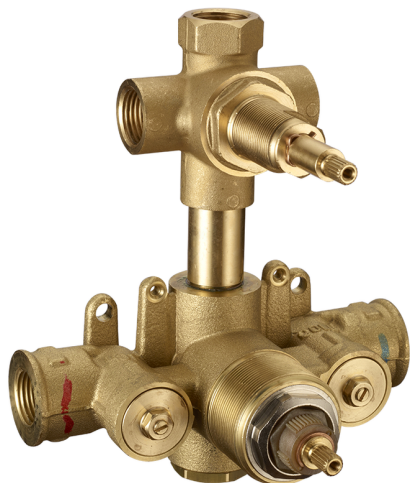

Exposed part for con.thermo.shower mixer, 3-outlet **CHERIE_CX019200**

MODEL **CX019200**

Exposed part for con.thermo.shower mixer, 3-outlet, with 3 outlet deviator, without concealed part, for item ZA019200

Thermostatic

The Cisal thermostatic is your personal water manager, helping you to handle, control and save water and energy.

Concealed thermostatic shower mixer, 3-outlets CONCEALED_ZA019200

MODEL **ZA019200**

Concealed thermostatic shower mixer, 3-outlets, with 1/2" 3 outlet deviastop cartridge, without trim kit

AVAILABLE FINISHINGS

CHARACTERISTICS

Concealed **1**
 Cartridge Spare Parts **24.04A.PP**

8x20 Plus P Thermostatic Valve

Piastra/Plate/Plaque/Platte/Placa

2-3mm: XX 25-40 YY 76-91

10mm: XX 21-34 YY 70-83

DeviaStop

The Cisal Devia Stop technology allows to adjust the water flow and to direct it to the selected output point (overhead soaker, hand shower, etc).