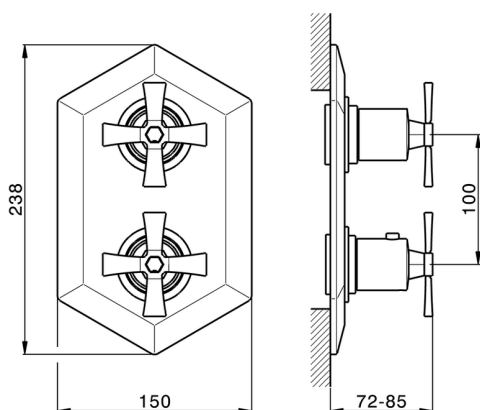

CHARACTERISTICS

Installation **Concealed**
Required concealed parts **ZA019200**

Thermostatic

The Cisal thermostatic is your personal water manager, helping you to handle, control and save water and energy.