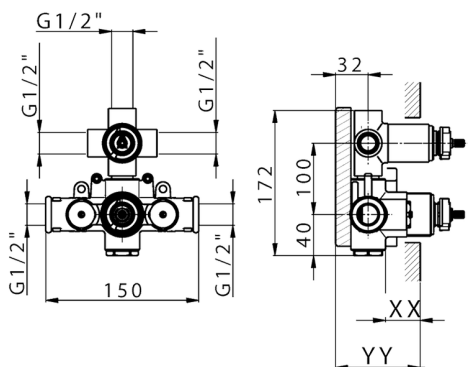

Concealed thermostatic shower mixer, 3-outlets, with 1/2" 3 outlet deviastop cartridge, without trim kit

AVAILABLE FINISHINGS

CHARACTERISTICS

Concealed **1**
 Cartridge Spare Parts **24.04A.PP**

8x20 Plus P Thermostatic Valve

Piastra/Plate/Plaque/Platte/Placa

2-3mm: XX 25-40 YY 76-91

10mm: XX 21-34 YY 70-83

DeviaStop

The Cisal Devia Stop technology allows to adjust the water flow and to direct it to the selected output point (overhead soaker, hand shower, etc).