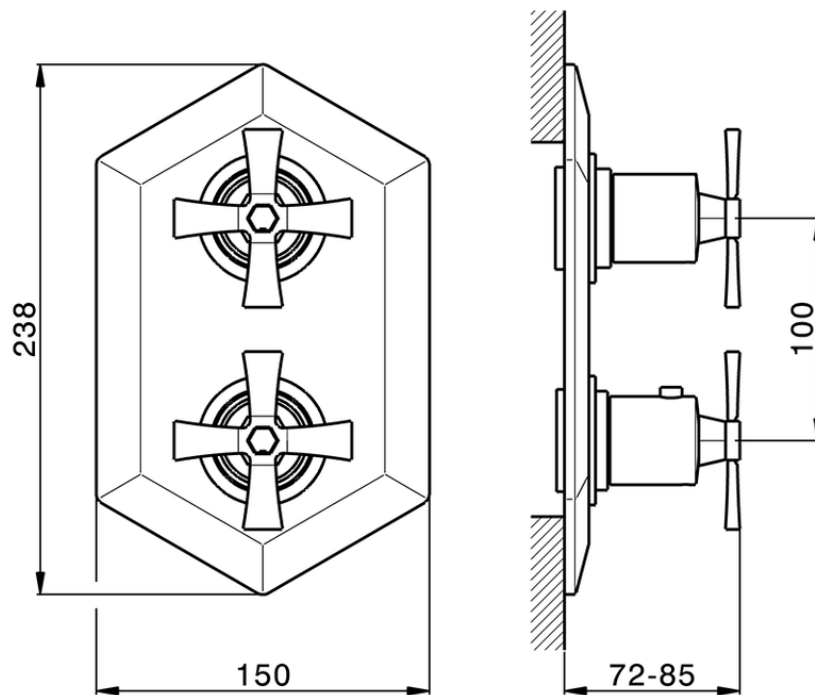

## Exposed part for con.thermo.shower mixer, 3-outlet CHERIE\_CX019200

CX019200

<https://en.cisal.it/exposed-part-for-con-thermo-shower-mixer-3-outlet-cherie-cx019200>

Piastra/Plate/Plaque/Platte/Placa

2-3mm: XX 25-40 YY 76-91

10mm: XX 21-34 YY 70-83

ZA019200

<https://en.cisal.it/concealed-thermostatic-shower-mixer-3-outlets-concealed-za019200>

2026-04-29