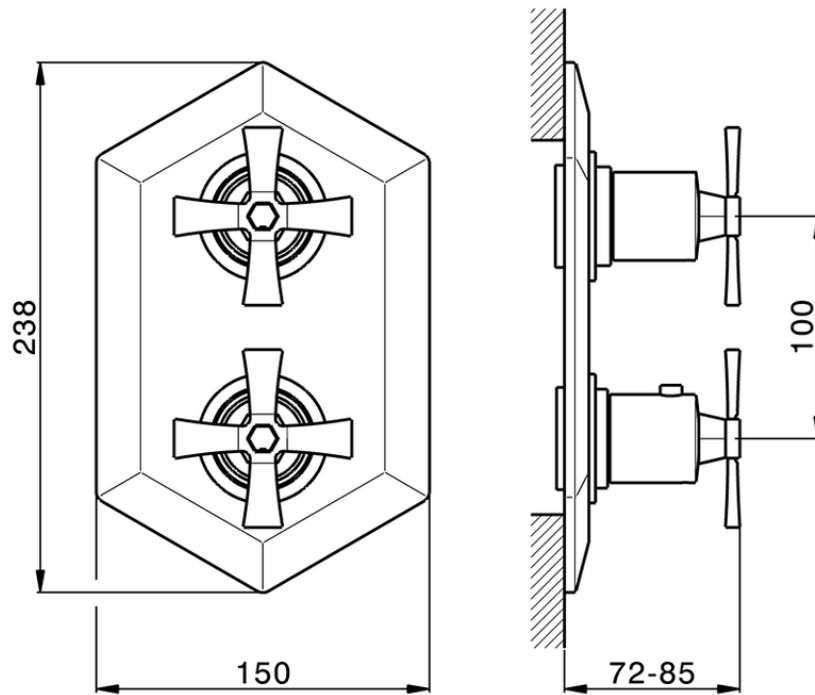

## Exposed part for con.thermo.shower mixer, 3-outlet CHERIE\_CX019200

CX019200

<https://en.cisal.it/exposed-part-for-con-thermo-shower-mixer-3-outlet-cherie-cx019200>

Piastra/Plate/Plaque/Platte/Placa

2-3mm: XX 25-40 YY 76-91

10mm: XX 21-34 YY 70-83

ZA019200

<https://en.cisal.it/concealed-thermostatic-shower-mixer-3-outlets-concealed-za019200>

2026-06-13