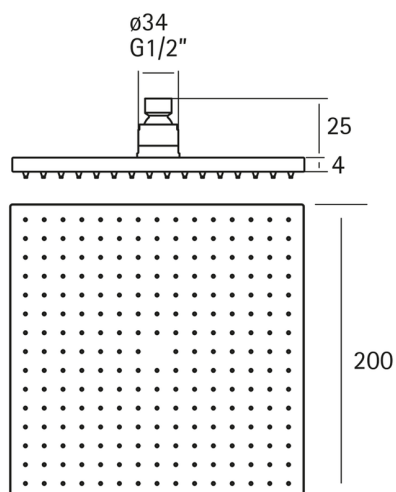

Showerhead XION_DS016440

MODEL **DS016440**

Showerhead, 200x200 mm Square 4 mm thick, stainless steel made, Inox AISI 304

AVAILABLE FINISHINGS

D1 D1 Brushed Inox

CHARACTERISTICS

2026-04-04