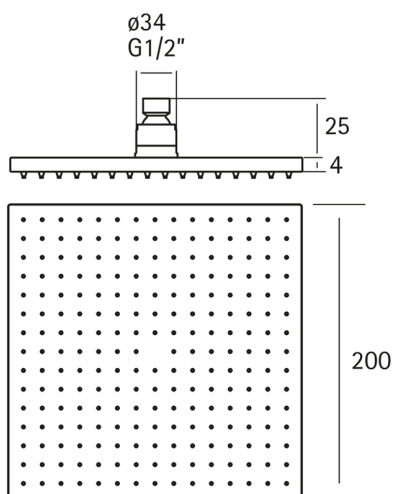

Showerhead XION_DS016440

MODEL **DS016440**

Showerhead, 200x200 mm Square 4 mm thick, stainless steel made, Inox AISI 304

AVAILABLE FINISHINGS

D1 D1 Brushed Inox

CHARACTERISTICS

2026-06-13