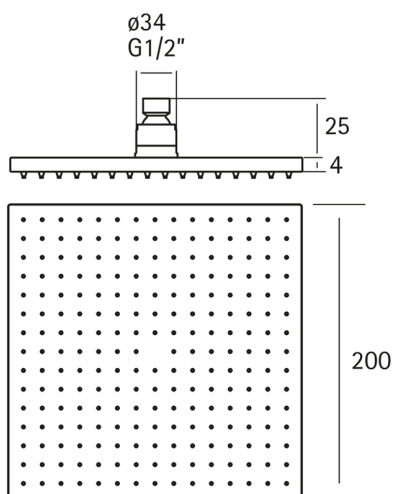

## Showerhead XION\_DS016440

MODEL **DS016440**

Showerhead, 200x200 mm Square 4 mm thick, stainless steel made, Inox AISI 304

AVAILABLE FINISHINGS

**D1** D1 Brushed Inox

CHARACTERISTICS

2026-06-04