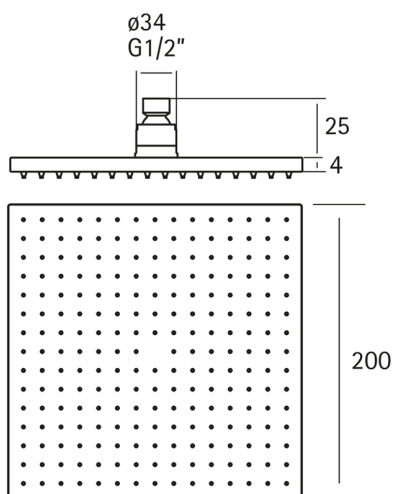

Showerhead XION_DS016440

MODEL **DS016440**

Showerhead, 200x200 mm Square 4 mm thick, stainless steel made, Inox AISI 304

AVAILABLE FINISHINGS

D1 D1 Brushed Inox

CHARACTERISTICS

2026-04-24