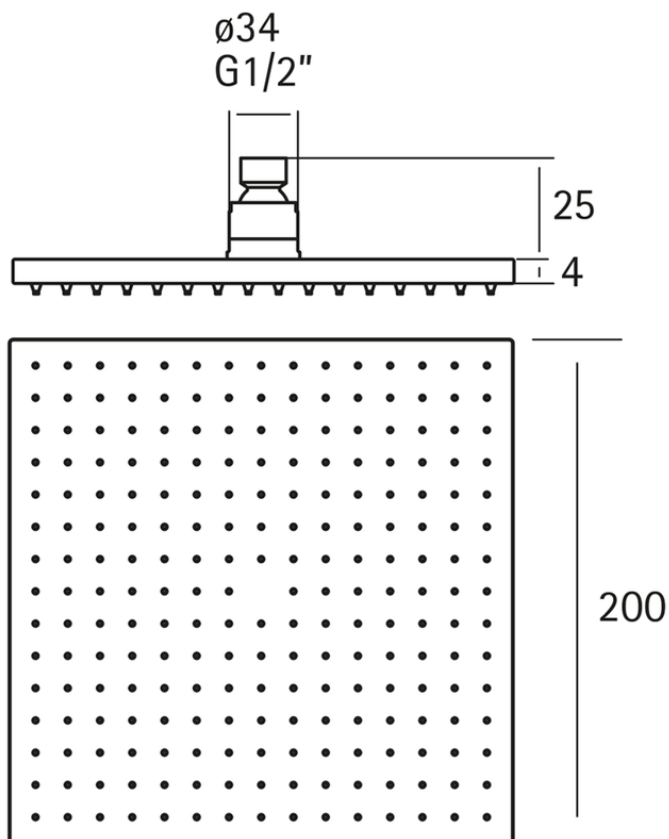

**Showerhead XION\_DS016440**

DS016440

<https://en.cisal.it/showerhead-xion-ds016440>

2026-04-06