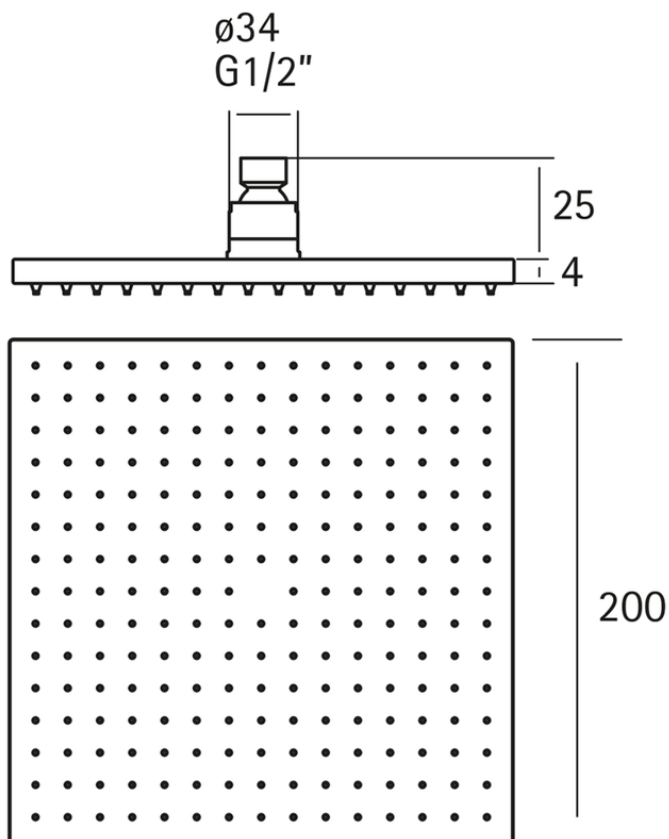

**Showerhead XION\_DS016440**

DS016440

<https://en.cisal.it/showerhead-xion-ds016440>

2026-06-09