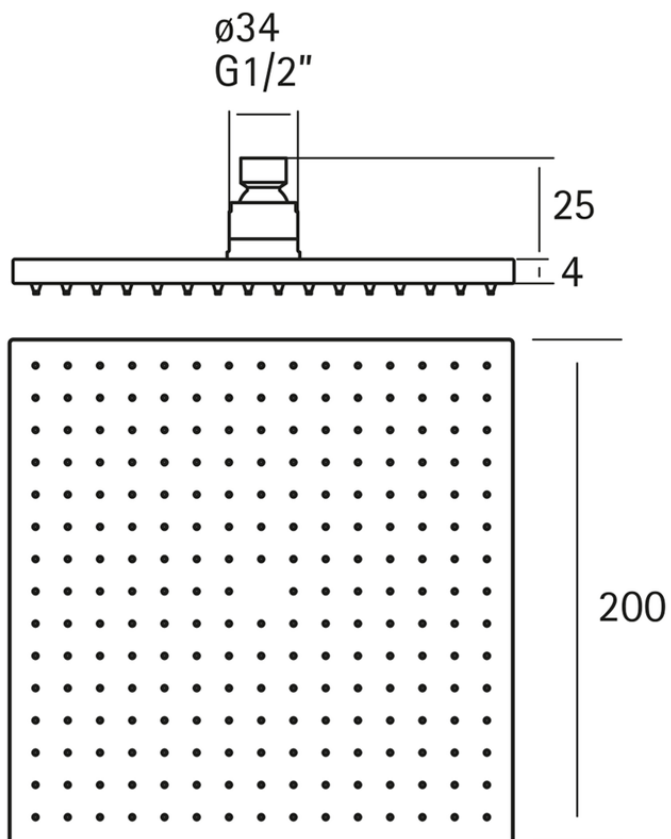

Showerhead XION_DS016440

DS016440

<https://en.cisal.it/showerhead-xion-ds016440>

2026-06-04