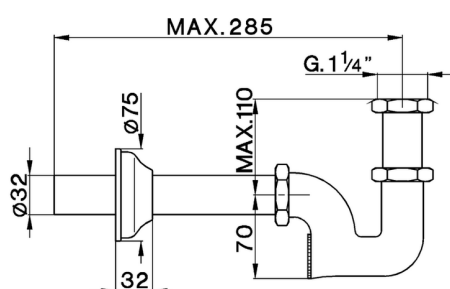

Siphon for wash basin COMPONENTS_ZA004090

MODEL **ZA004090**

Siphon for wash basin, for 1"1/4 wash basin

AVAILABLE FINISHINGS

-  **21** 21 Chrome
-  **24** 24 Gold
-  **26** 26 Old Copper
-  **27** 27 Old Bronze
-  **2A** 2A Satin Brushed Nickel