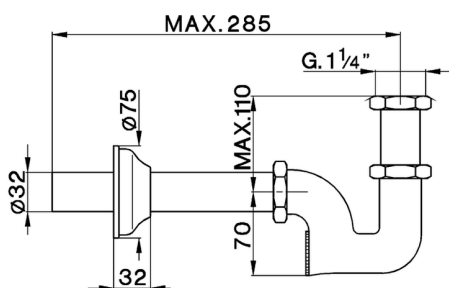

Siphon for wash basin COMPONENTS_ZA004090

MODEL **ZA004090**

Siphon for wash basin, for 1"1/4 wash basin

AVAILABLE FINISHINGS

-  **21** 21 Chrome
-  **24** 24 Gold
-  **26** 26 Old Copper
-  **27** 27 Old Bronze
-  **2A** 2A Satin Brushed Nickel