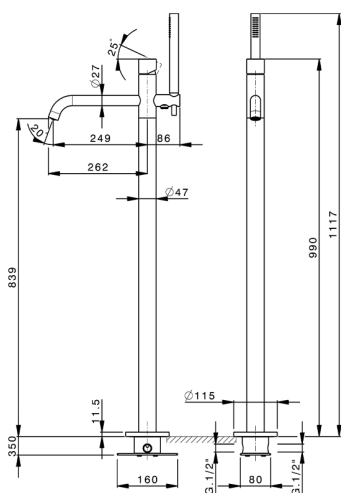

## Free standing single lever bath mixer SMOOTH X32\_X3004204

MODEL **X3004204**

Free standing single lever bath mixer, handshower holder on column, D.22 mm INOX minimalistic one spray handshower, concealed part included, 150 cm Stainless Steel flexible hose, with smooth lever - Inox AISI 304

### CHARACTERISTICS

Cartridge Spare Parts **ZZ9B871000**

**40 mm Progressive single-lever cartridge**

2024-09-16