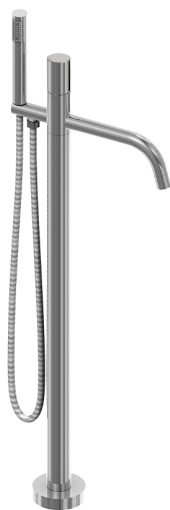

## Free standing single lever bath mixer SMOOTH X32\_X3004204

MODEL **X3004204**

Free standing single lever bath mixer, handshower holder on column, D.22 mm INOX minimalistic one spray handshower, concealed part included, 150 cm Stainless Steel flexible hose, with smooth lever - Inox AISI 304

### AVAILABLE FINISHINGS

-  **5H** 5H Dark Brass Brushed
-  **5L** 5L Brushed Black Titanium
-  **5N** 5N Brushed Rose Gold
-  **D1** D1 Brushed Inox

### CHARACTERISTICS

Cartridge Spare Parts **ZZ9B871000**

**40 mm Progressive single-lever cartridge**

2024-09-16