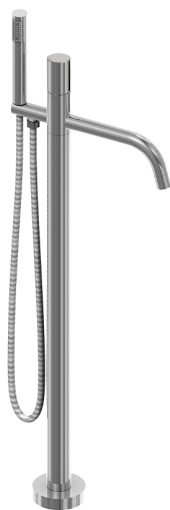

## Free standing single lever bath mixer SMOOTH X32\_X3004204

MODEL **X3004204**

Free standing single lever bath mixer, handshower holder on column, D.22 mm INOX minimalistic one spray handshower, concealed part included, 150 cm Stainless Steel flexible hose, with smooth lever - Inox AISI 304

### AVAILABLE FINISHINGS

-  **5H** 5H Dark Brass Brushed
-  **5L** 5L Brushed Black Titanium
-  **5N** 5N Brushed Rose Gold
-  **D1** D1 Brushed Inox

### CHARACTERISTICS

Cartridge Spare Parts **ZZ9B871000**

**40 mm Progressive single-lever cartridge**

2024-09-19