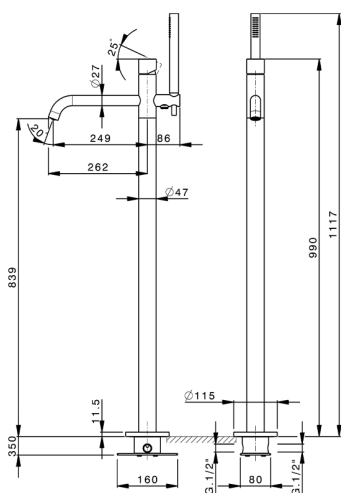

## Free standing single lever bath mixer SMOOTH X32\_X3004204

MODEL **X3004204**

Free standing single lever bath mixer, handshower holder on column, D.22 mm INOX minimalistic one spray handshower, concealed part included, 150 cm Stainless Steel flexible hose, with smooth lever - Inox AISI 304

### CHARACTERISTICS

Cartridge Spare Parts **ZZ9B871000**

**40 mm Progressive single-lever cartridge**

2024-09-19