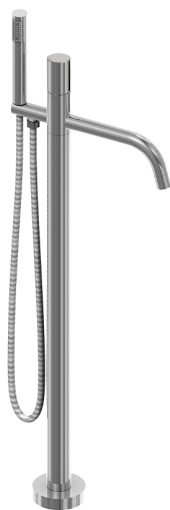

Free standing single lever bath mixer SMOOTH X32_X3004204

MODEL **X3004204**

Free standing single lever bath mixer, handshower holder on column, D.22 mm INOX minimalistic one spray handshower, concealed part included, 150 cm Stainless Steel flexible hose, with smooth lever - Inox AISI 304

AVAILABLE FINISHINGS

-  **5H** 5H Dark Brass Brushed
-  **5L** 5L Brushed Black Titanium
-  **5N** 5N Brushed Rose Gold
-  **D1** D1 Brushed Inox

CHARACTERISTICS

Cartridge Spare Parts **ZZ9B871000**

40 mm Progressive single-lever cartridge