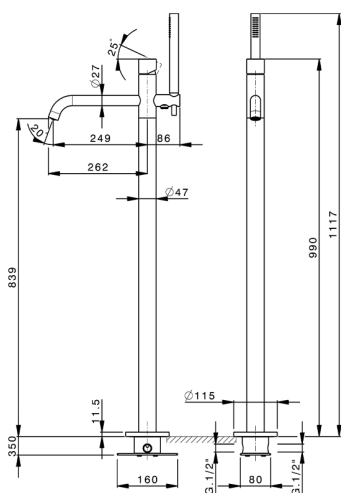

Free standing single lever bath mixer SMOOTH X32_X3004204

MODEL **X3004204**

Free standing single lever bath mixer, handshower holder on column, D.22 mm INOX minimalistic one spray handshower, concealed part included, 150 cm Stainless Steel flexible hose, with smooth lever - Inox AISI 304

AVAILABLE FINISHINGS

-  **5H** 5H Dark Brass Brushed
-  **5L** 5L Brushed Black Titanium
-  **5N** 5N Brushed Rose Gold
-  **D1** D1 Brushed Inox

CHARACTERISTICS

Cartridge Spare Parts **ZZ9B871000**

40 mm Progressive single-lever cartridge