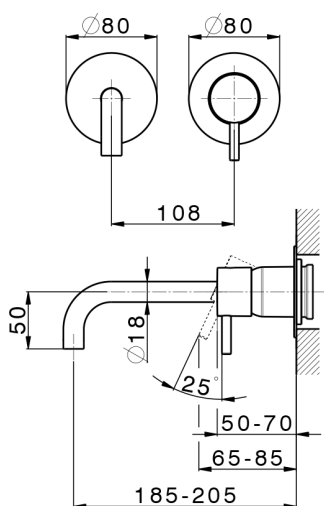

CHARACTERISTICS

Installation **Concealed**
Required concealed parts **ZA002450**