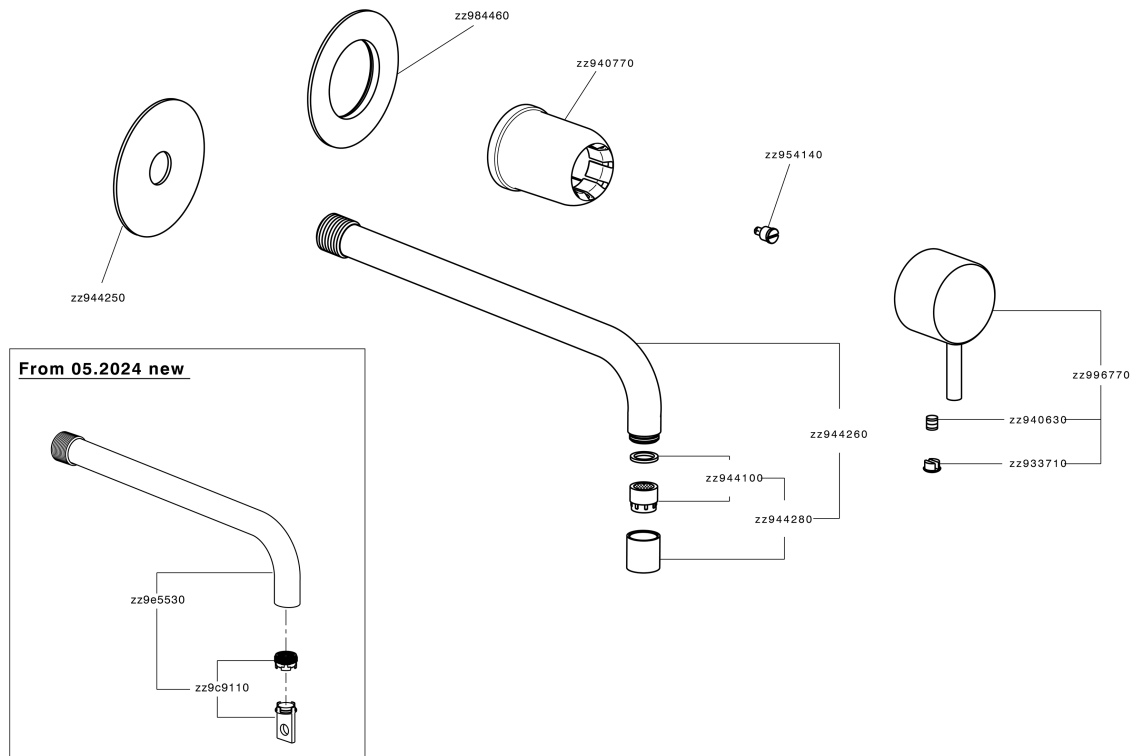

## Exposed part for single lever washbasin valve LESS MINIMAL\_LM005516

MODEL **LM005516**

Exposed part for single lever washbasin valve, without concealed part, for item Easy-Box ZA002450-ZA025510

### CHARACTERISTICS

Installation **Concealed**  
 Required concealed parts **ZA002450**

## Exposed part for single lever washbasin valve LESS MINIMAL\_LM005516

LM005516

<https://en.cisal.it/exposed-part-for-single-lever-washbasin-valve-less-minimal-lm005516>

2026-04-28