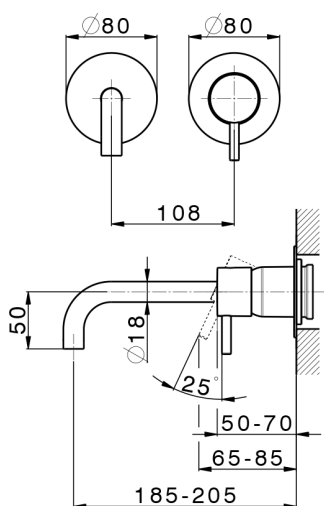

Exposed part for single lever washbasin valve LESS MINIMAL_LM005516

MODEL **LM005516**

Exposed part for single lever washbasin valve, without concealed part, for item Easy-Box ZA002450-ZA025510

AVAILABLE FINISHINGS

-  **21** 21 Chrome
-  **2F** 2F Brushed Nickel
-  **40** 40 Matt Black
-  **4Q** 4Q Matt White

CHARACTERISTICS

Installation **Concealed**
 Required concealed parts **ZA002450**

Exposed part for single lever washbasin valve LESS MINIMAL_LM005516

LM005516

<https://en.cisal.it/exposed-part-for-single-lever-washbasin-valve-less-minimal-lm005516>

2026-05-19