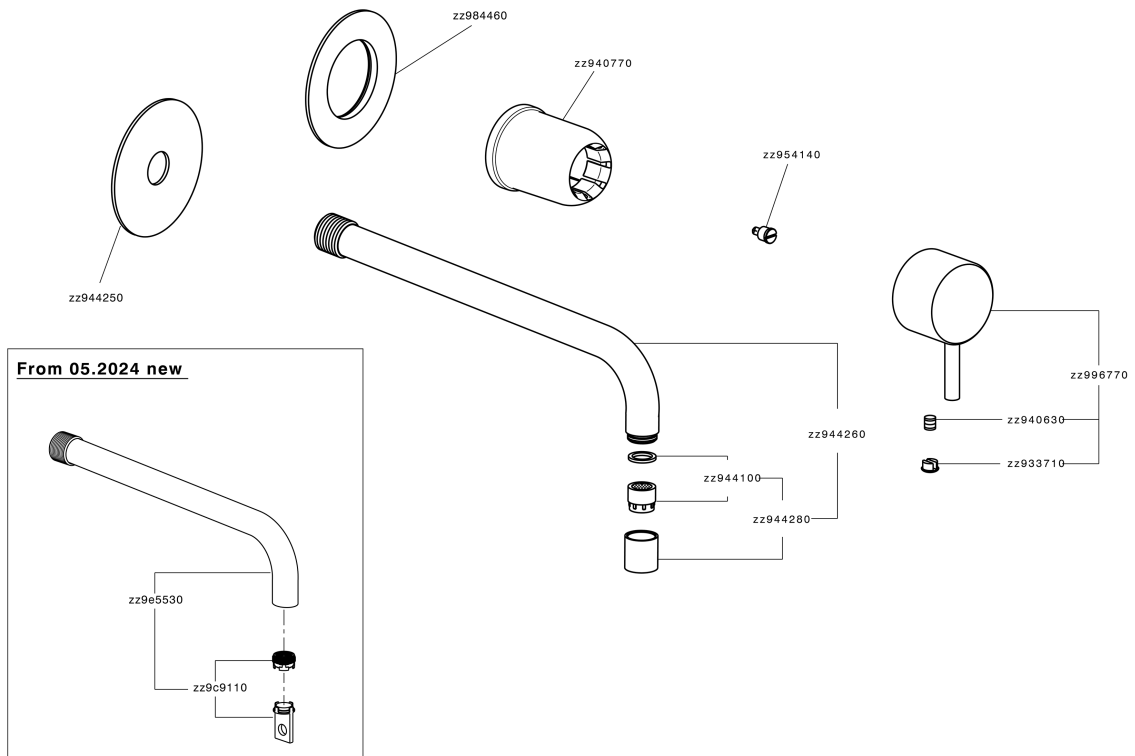

Exposed part for single lever washbasin valve LESS MINIMAL_LM005516

MODEL **LM005516**

Exposed part for single lever washbasin valve, without concealed part, for item Easy-Box ZA002450-ZA025510

AVAILABLE FINISHINGS

-  **21** 21 Chrome
-  **2F** 2F Brushed Nickel
-  **40** 40 Matt Black
-  **4Q** 4Q Matt White

CHARACTERISTICS

Installation **Concealed**
 Required concealed parts **ZA002450**

Exposed part for single lever washbasin valve LESS MINIMAL_LM005516

LM005516

<https://en.cisal.it/exposed-part-for-single-lever-washbasin-valve-less-minimal-lm005516>

2026-05-19