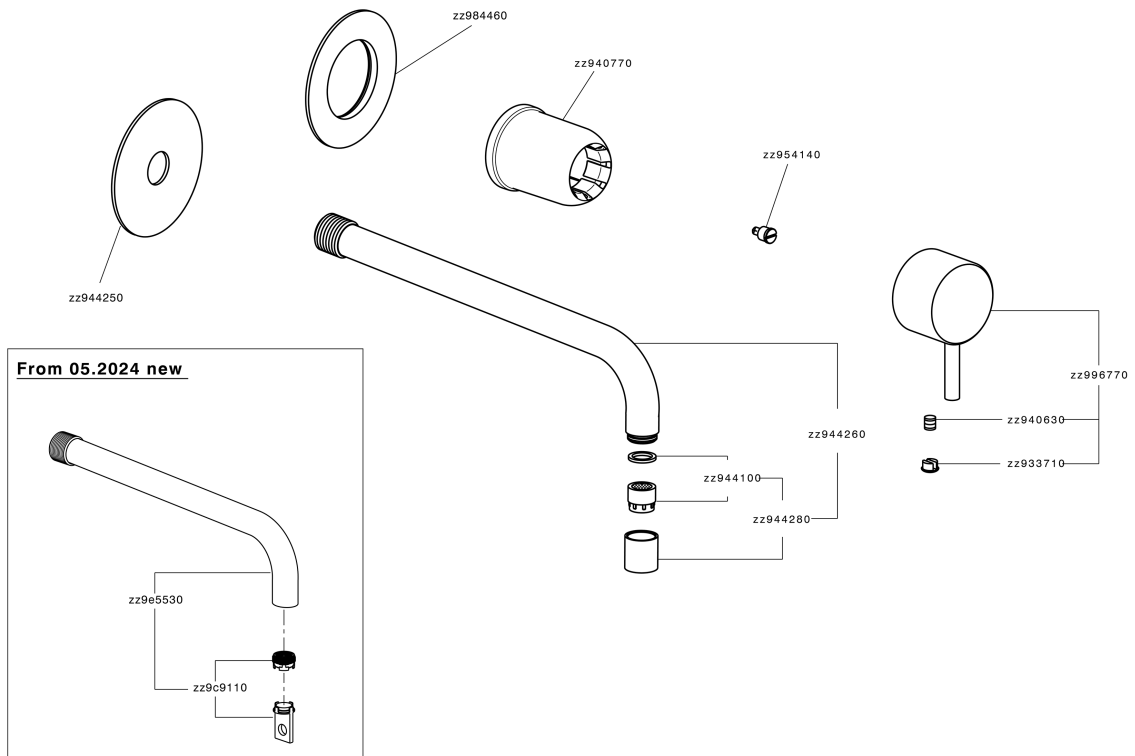

Exposed part for single lever washbasin valve LESS MINIMAL_LM005516

LM005516

<https://en.cisal.it/exposed-part-for-single-lever-washbasin-valve-less-minimal-lm005516>

2026-04-06