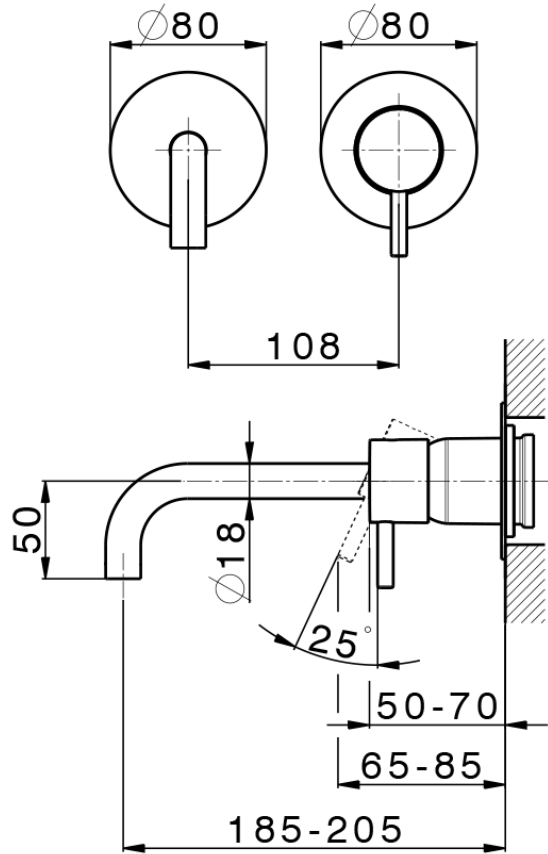

Exposed part for single lever washbasin valve LESS MINIMAL_LM005516

LM005516

<https://en.cisal.it/exposed-part-for-single-lever-washbasin-valve-less-minimal-lm005516>

2026-06-13