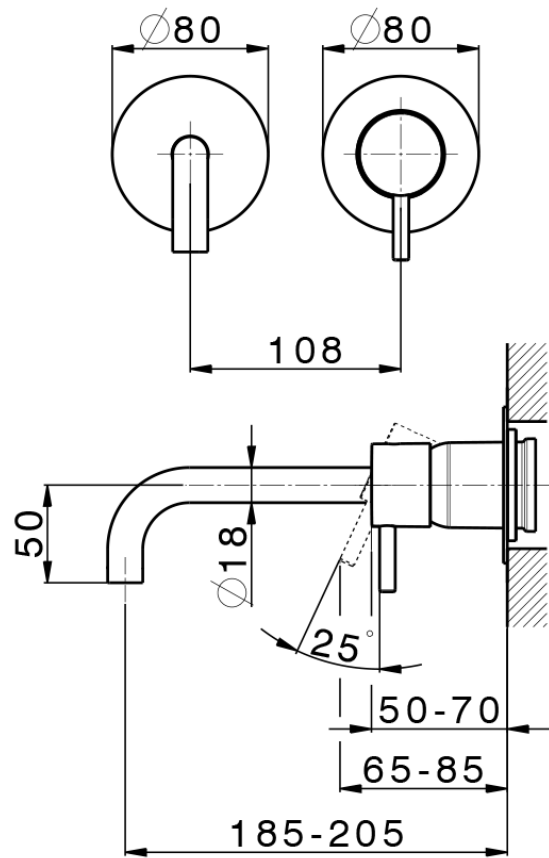

Exposed part for single lever washbasin valve LESS MINIMAL_LM005516

LM005516

<https://en.cisal.it/exposed-part-for-single-lever-washbasin-valve-less-minimal-lm005516>

2026-05-19