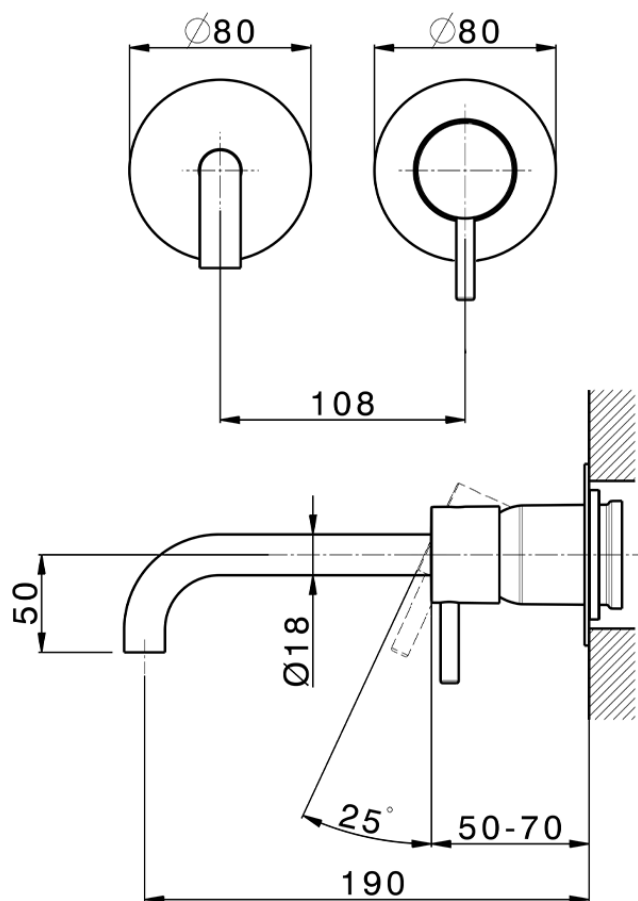

Exposed part for single lever washbasin valve LESS MINIMAL_LM005516

LM005516

<https://en.cisal.it/exposed-part-for-single-lever-washbasin-valve-less-minimal-lm005516>

2026-04-06