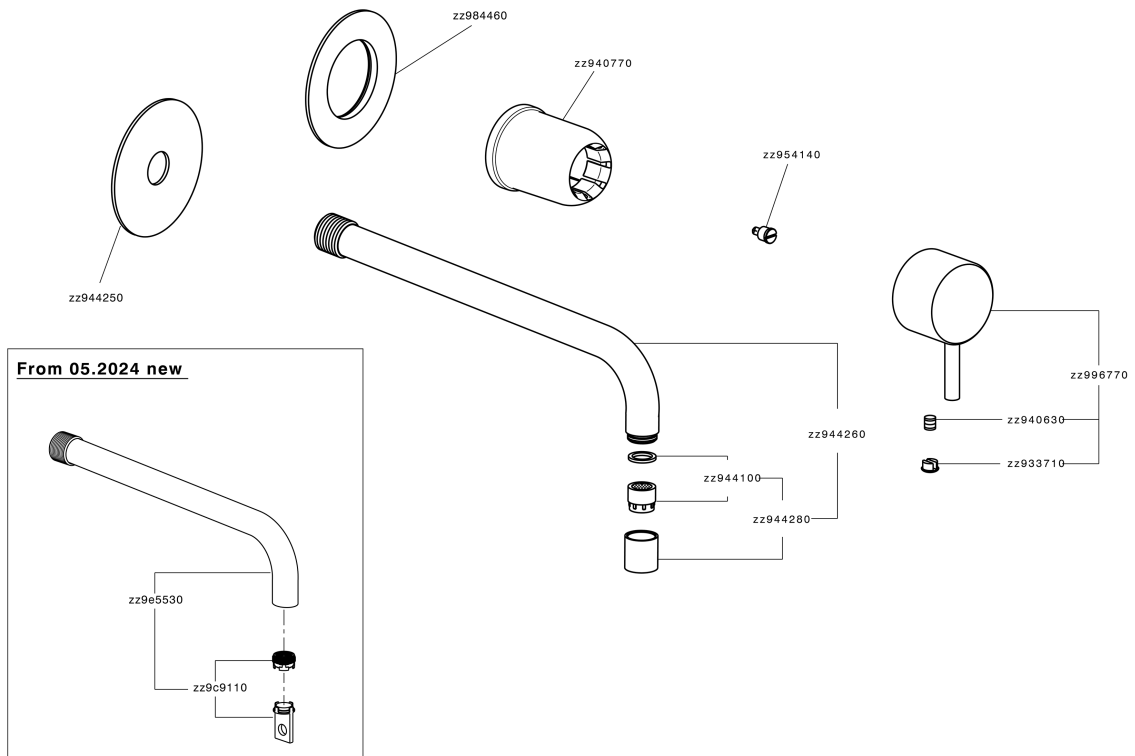

## Exposed part for single lever washbasin valve LESS MINIMAL\_LM005516

MODEL **LM005516**

Exposed part for single lever washbasin valve, without concealed part, for item Easy-Box ZA002450-ZA025510

### CHARACTERISTICS

Installation **Concealed**  
 Required concealed parts **ZA002450**

## Exposed part for single lever washbasin valve LESS MINIMAL\_LM005516

LM005516

<https://en.cisal.it/exposed-part-for-single-lever-washbasin-valve-less-minimal-lm005516>

2026-05-19