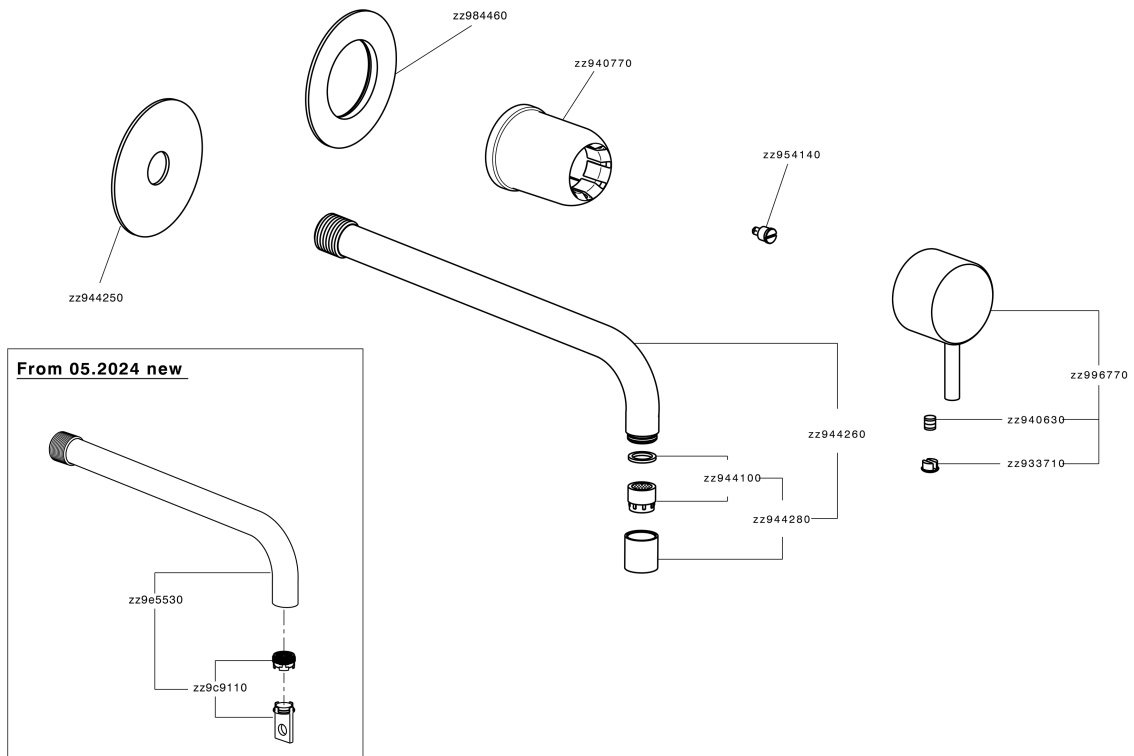

Exposed part for single lever washbasin valve LESS MINIMAL_LM005516

MODEL **LM005516**

Exposed part for single lever washbasin valve, without concealed part, for item Easy-Box ZA002450-ZA025510

AVAILABLE FINISHINGS

-  **21** 21 Chrome
-  **2F** 2F Brushed Nickel
-  **40** 40 Matt Black
-  **4Q** 4Q Matt White

CHARACTERISTICS

Installation **Concealed**
 Required concealed parts **ZA002450**

Exposed part for single lever washbasin valve LESS MINIMAL_LM005516

LM005516

<https://en.cisal.it/exposed-part-for-single-lever-washbasin-valve-less-minimal-lm005516>

2026-06-14