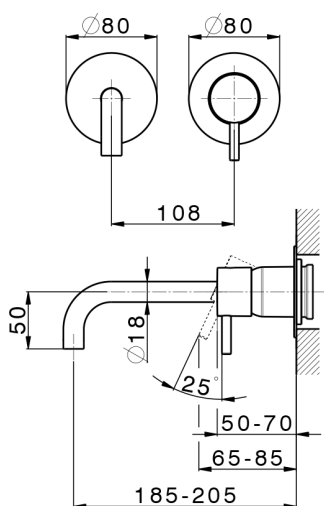

Exposed part for single lever washbasin valve LESS MINIMAL_LM005516

MODEL **LM005516**

Exposed part for single lever washbasin valve, without concealed part, for item Easy-Box ZA002450-ZA025510

AVAILABLE FINISHINGS

-  **21** 21 Chrome
-  **2F** 2F Brushed Nickel
-  **40** 40 Matt Black
-  **4Q** 4Q Matt White

CHARACTERISTICS

Installation **Concealed**
 Required concealed parts **ZA002450**

Exposed part for single lever washbasin valve LESS MINIMAL_LM005516

LM005516

<https://en.cisal.it/exposed-part-for-single-lever-washbasin-valve-less-minimal-lm005516>

2026-06-14