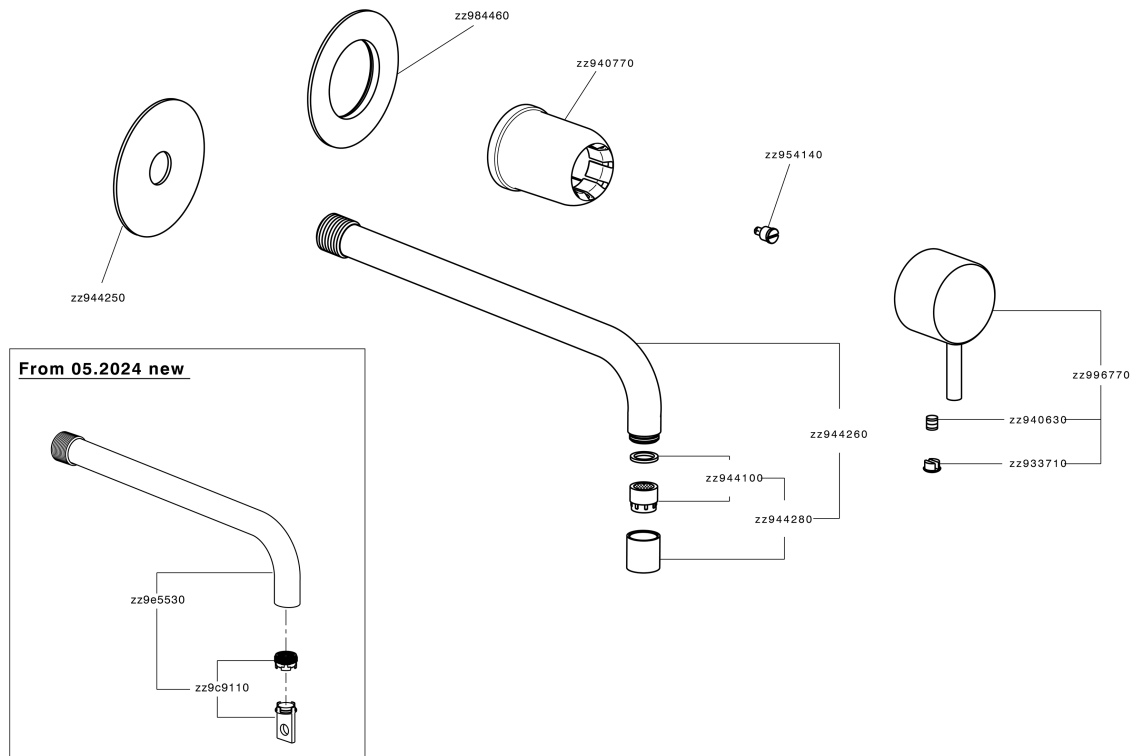

Exposed part for single lever washbasin valve LESS MINIMAL_LM005516

MODEL **LM005516**

Exposed part for single lever washbasin valve, without concealed part, for item Easy-Box ZA002450-ZA025510

AVAILABLE FINISHINGS

-  **21** 21 Chrome
-  **2F** 2F Brushed Nickel
-  **40** 40 Matt Black
-  **4Q** 4Q Matt White

CHARACTERISTICS

Installation **Concealed**
 Required concealed parts **ZA002450**

Exposed part for single lever washbasin valve LESS MINIMAL_LM005516

LM005516

<https://en.cisal.it/exposed-part-for-single-lever-washbasin-valve-less-minimal-lm005516>

2026-04-28