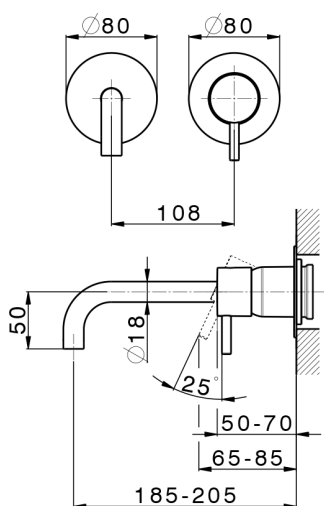

Exposed part for single lever washbasin valve LESS MINIMAL_LM005516

MODEL **LM005516**

Exposed part for single lever washbasin valve, without concealed part, for item Easy-Box ZA002450-ZA025510

AVAILABLE FINISHINGS

-  **21** 21 Chrome
-  **2F** 2F Brushed Nickel
-  **40** 40 Matt Black
-  **4Q** 4Q Matt White

CHARACTERISTICS

Installation **Concealed**
 Required concealed parts **ZA002450**

Exposed part for single lever washbasin valve LESS MINIMAL_LM005516

LM005516

<https://en.cisal.it/exposed-part-for-single-lever-washbasin-valve-less-minimal-lm005516>

2026-04-28