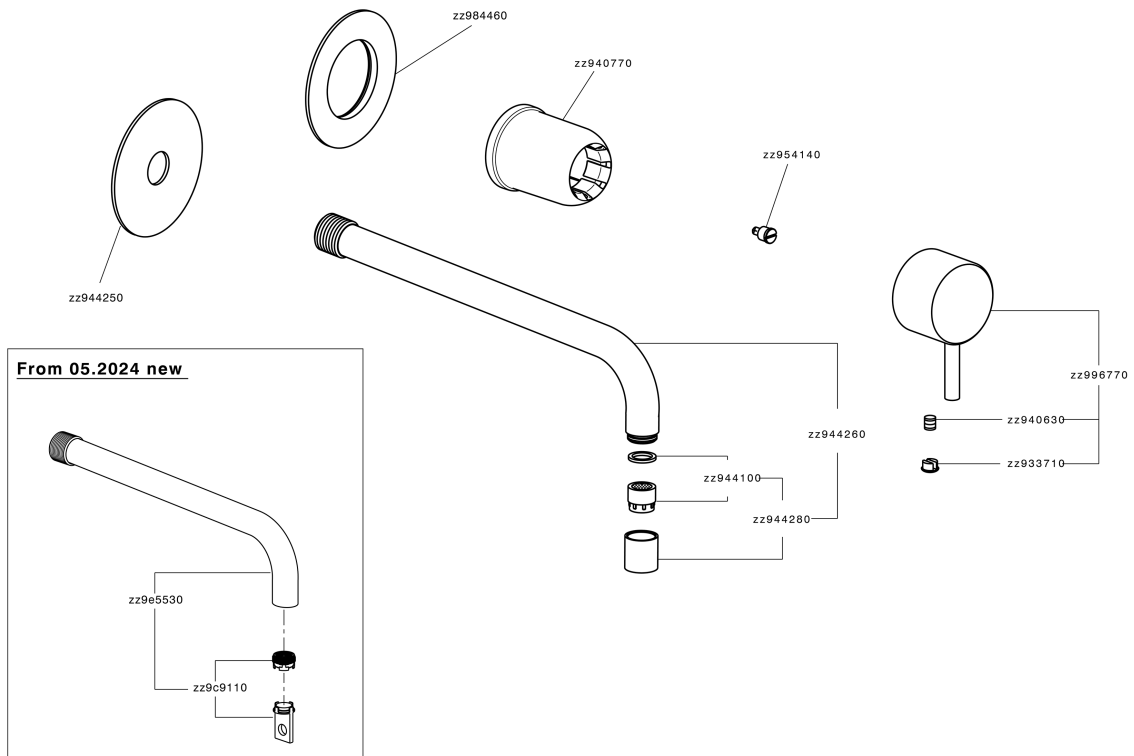

## Exposed part for single lever washbasin valve LESS MINIMAL\_LM005516

LM005516

<https://en.cisal.it/exposed-part-for-single-lever-washbasin-valve-less-minimal-lm005516>

2026-06-14