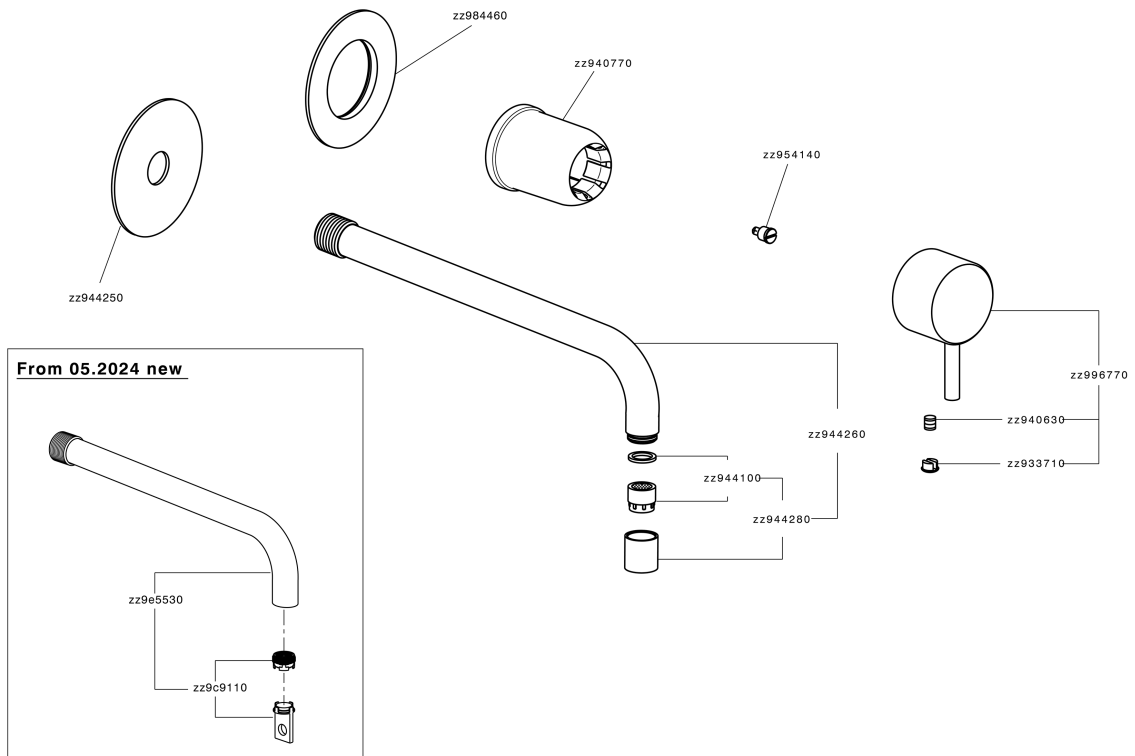

Exposed part for single lever washbasin valve LESS MINIMAL_LM005516

LM005516

<https://en.cisal.it/exposed-part-for-single-lever-washbasin-valve-less-minimal-lm005516>

2026-05-19