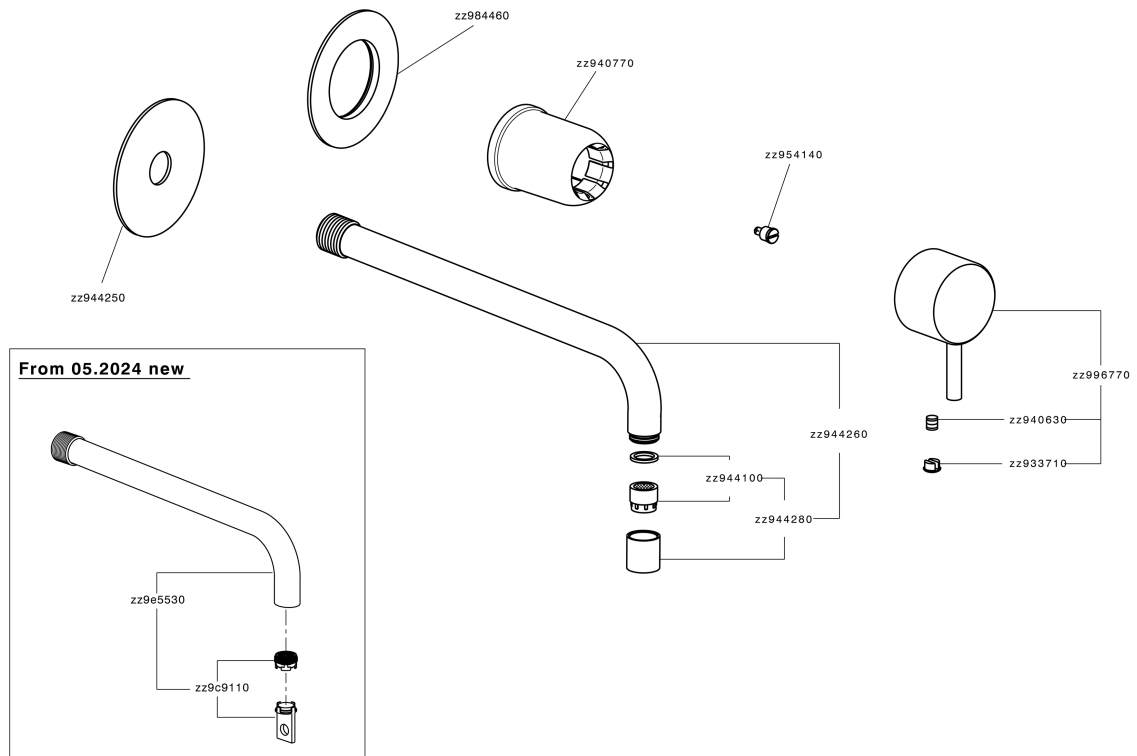

Exposed part for single lever washbasin valve LESS MINIMAL_LM005516

LM005516

<https://en.cisal.it/exposed-part-for-single-lever-washbasin-valve-less-minimal-lm005516>

2026-04-28