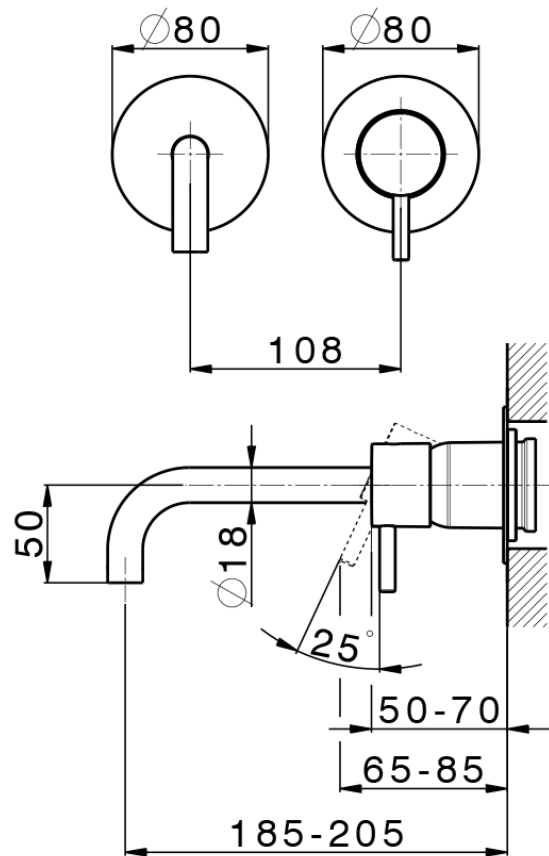

## Exposed part for single lever washbasin valve LESS MINIMAL\_LM005516

LM005516

<https://en.cisal.it/exposed-part-for-single-lever-washbasin-valve-less-minimal-lm005516>

2026-06-14