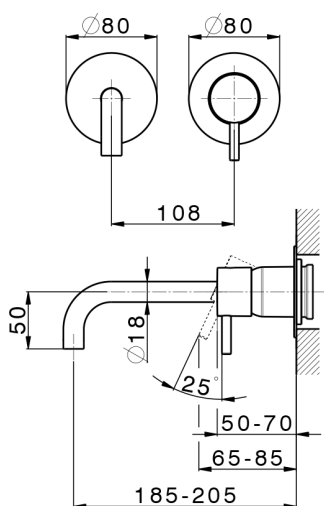

Exposed part for single lever washbasin valve LESS MINIMAL_LM005516

MODEL **LM005516**

Exposed part for single lever washbasin valve, without concealed part, for item Easy-Box ZA002450-ZA025510

AVAILABLE FINISHINGS

-  **21** 21 Chrome
-  **2F** 2F Brushed Nickel
-  **40** 40 Matt Black
-  **4Q** 4Q Matt White

CHARACTERISTICS

Installation **Concealed**
 Required concealed parts **ZA002450**

Exposed part for single lever washbasin valve LESS MINIMAL_LM005516

LM005516

<https://en.cisal.it/exposed-part-for-single-lever-washbasin-valve-less-minimal-lm005516>

2026-06-13