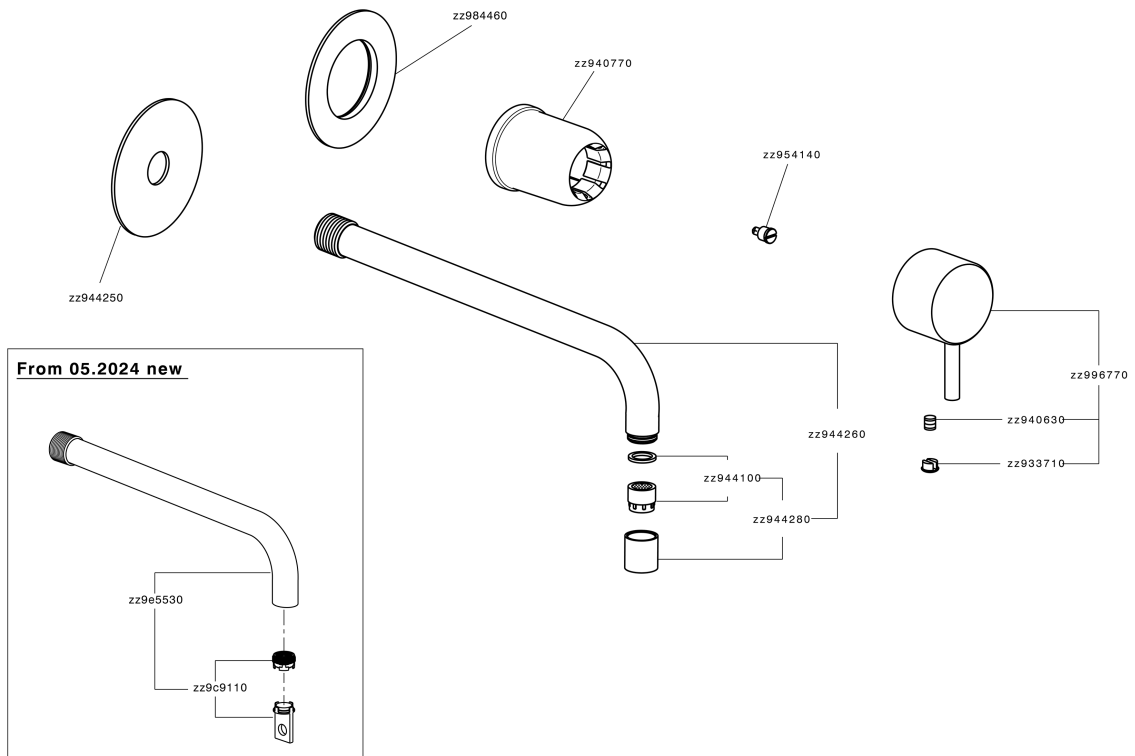

Exposed part for single lever washbasin valve LESS MINIMAL_LM005516

MODEL **LM005516**

Exposed part for single lever washbasin valve, without concealed part, for item Easy-Box ZA002450-ZA025510

AVAILABLE FINISHINGS

-  **21** 21 Chrome
-  **2F** 2F Brushed Nickel
-  **40** 40 Matt Black
-  **4Q** 4Q Matt White

CHARACTERISTICS

Installation **Concealed**
 Required concealed parts **ZA002450**

Exposed part for single lever washbasin valve LESS MINIMAL_LM005516

LM005516

<https://en.cisal.it/exposed-part-for-single-lever-washbasin-valve-less-minimal-lm005516>

2026-06-13