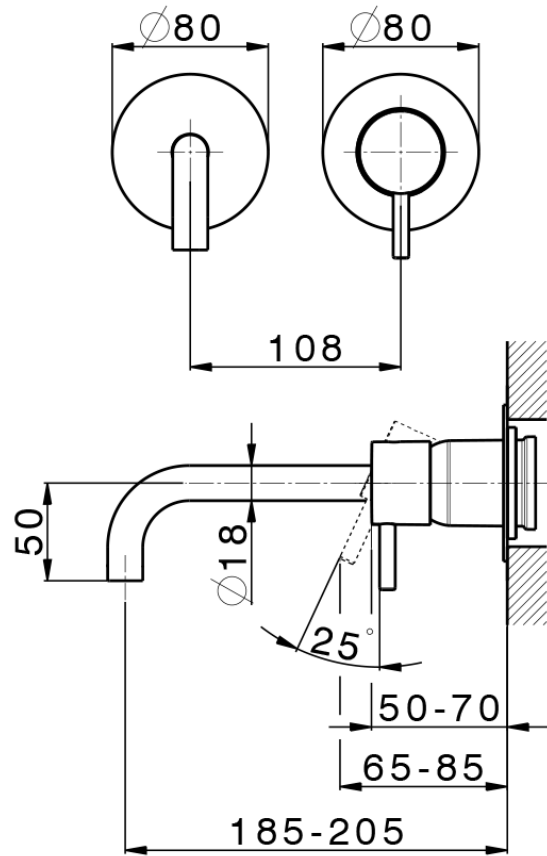

## Exposed part for single lever washbasin valve LESS MINIMAL\_LM005516

LM005516

<https://en.cisal.it/exposed-part-for-single-lever-washbasin-valve-less-minimal-lm005516>

2026-04-28