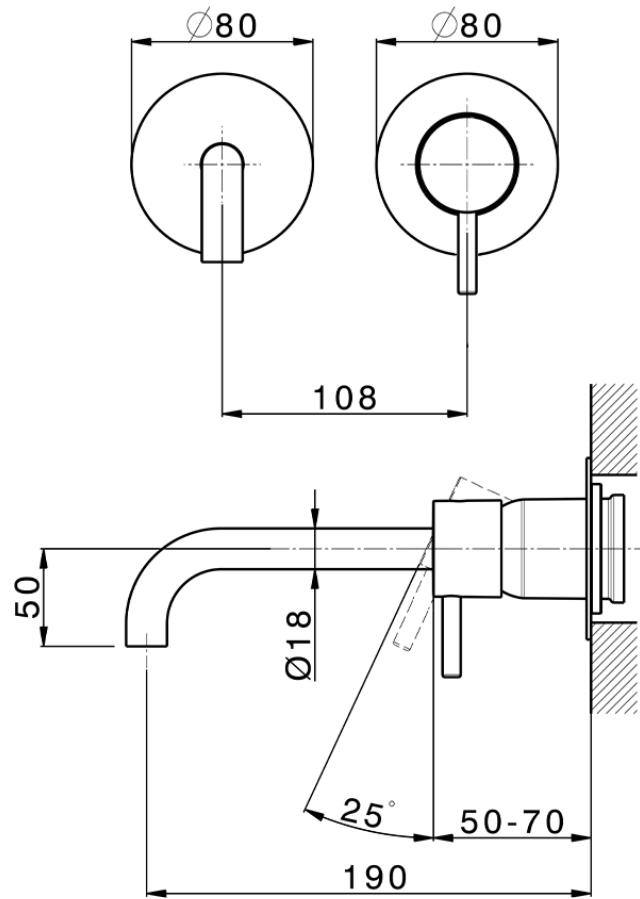

Exposed part for single lever washbasin valve LESS MINIMAL_LM005516

LM005516

<https://en.cisal.it/exposed-part-for-single-lever-washbasin-valve-less-minimal-lm005516>

2026-04-06