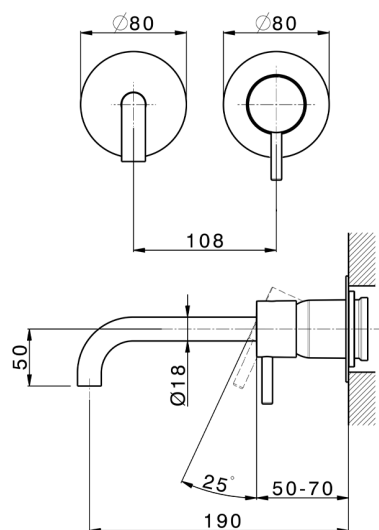

Exposed part for single lever washbasin valve LESS MINIMAL_LM005516

MODEL **LM005516**

Exposed part for single lever washbasin valve, without concealed part, for item Easy-Box ZA002450-ZA025510

AVAILABLE FINISHINGS

-  **21** 21 Chrome
-  **2F** 2F Brushed Nickel
-  **40** 40 Matt Black
-  **4Q** 4Q Matt White

CHARACTERISTICS

Installation **Concealed**
 Required concealed parts **ZA002450**

Exposed part for single lever washbasin valve LESS MINIMAL_LM005516

LM005516

<https://en.cisal.it/exposed-part-for-single-lever-washbasin-valve-less-minimal-lm005516>

2026-04-06