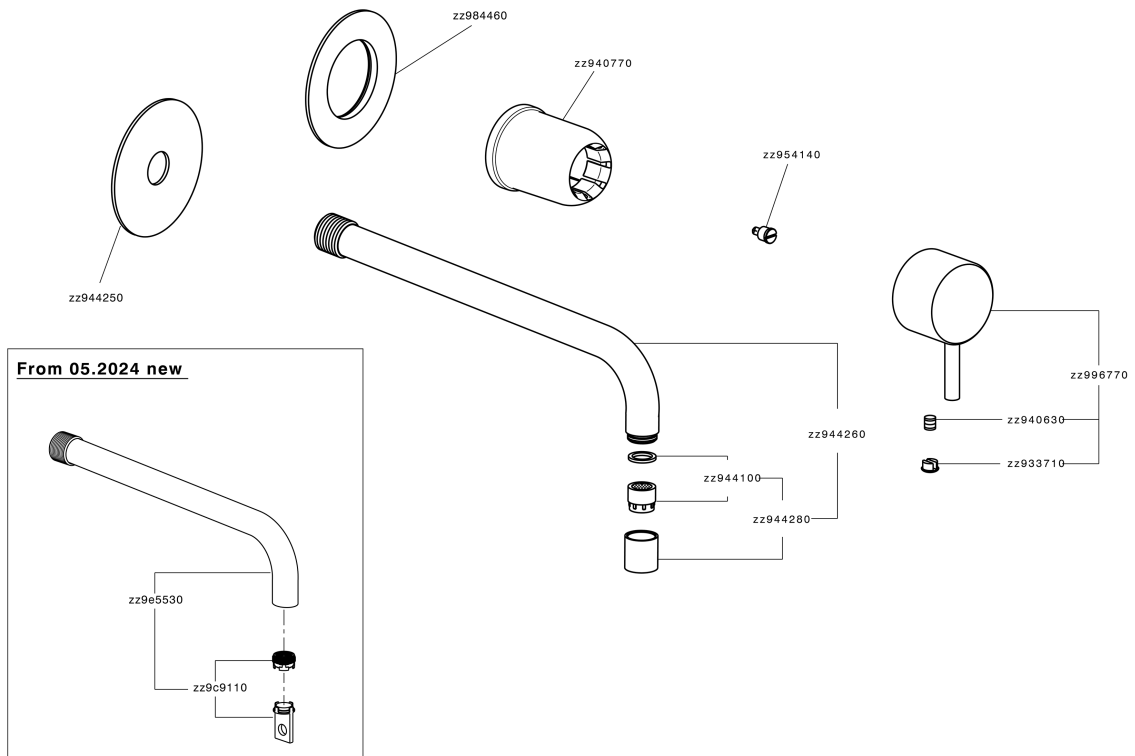

Exposed part for single lever washbasin valve LESS MINIMAL_LM005516

MODEL **LM005516**

Exposed part for single lever washbasin valve, without concealed part, for item Easy-Box ZA002450-ZA025510

AVAILABLE FINISHINGS

-  **21** 21 Chrome
-  **2F** 2F Brushed Nickel
-  **40** 40 Matt Black
-  **4Q** 4Q Matt White

CHARACTERISTICS

Installation **Concealed**
 Required concealed parts **ZA002450**

Exposed part for single lever washbasin valve LESS MINIMAL_LM005516

LM005516

<https://en.cisal.it/exposed-part-for-single-lever-washbasin-valve-less-minimal-lm005516>

2026-04-06