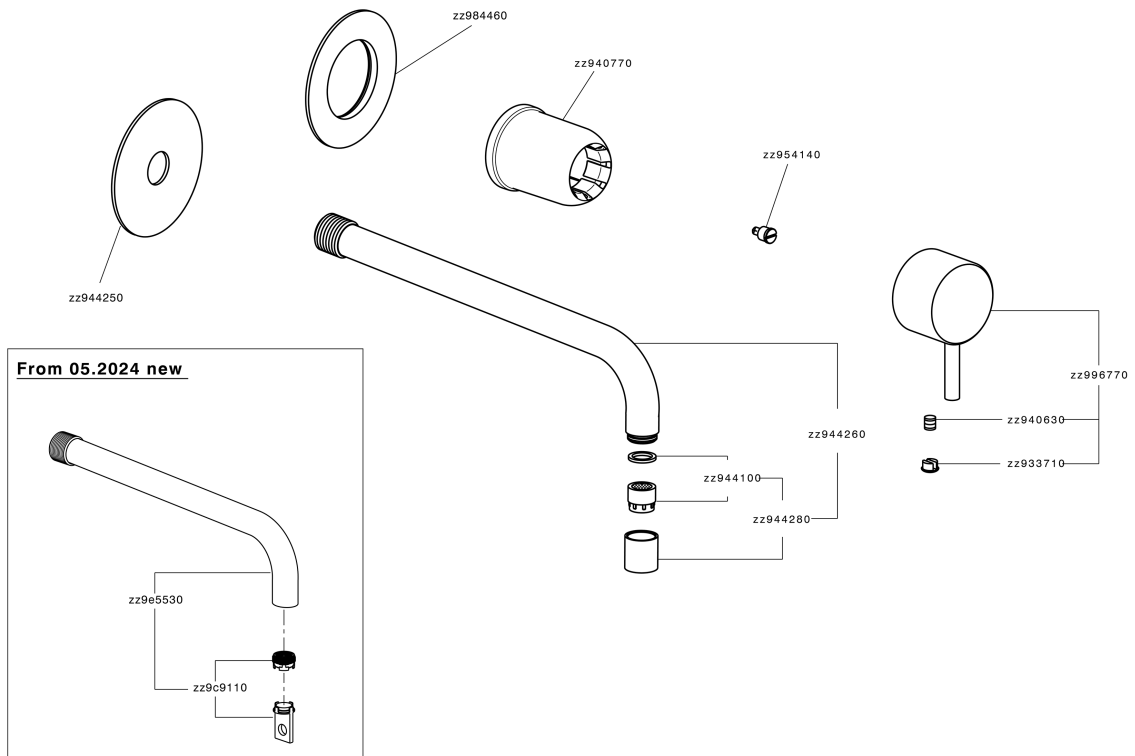

Exposed part for single lever washbasin valve LESS MINIMAL_LM005516

LM005516

<https://en.cisal.it/exposed-part-for-single-lever-washbasin-valve-less-minimal-lm005516>

2026-06-13