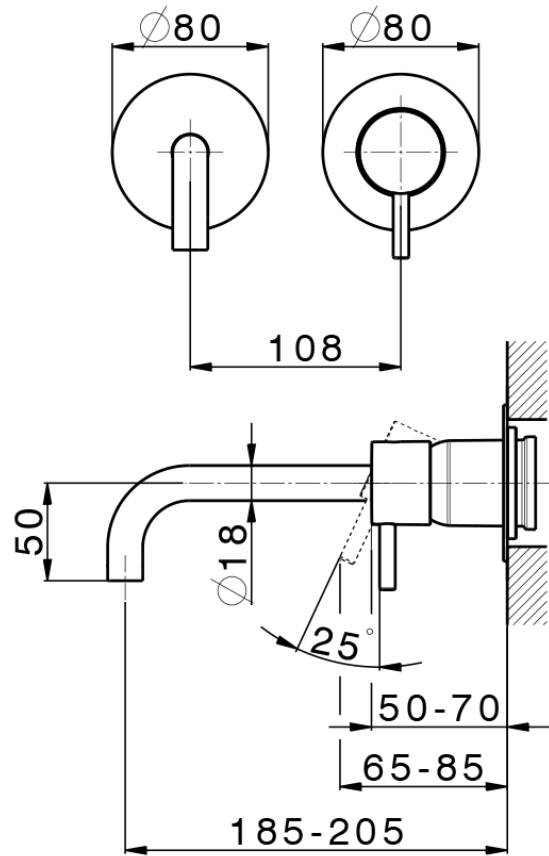

## Exposed part for single lever washbasin valve LESS MINIMAL\_LM005516

LM005516

<https://en.cisal.it/exposed-part-for-single-lever-washbasin-valve-less-minimal-lm005516>

2026-06-13