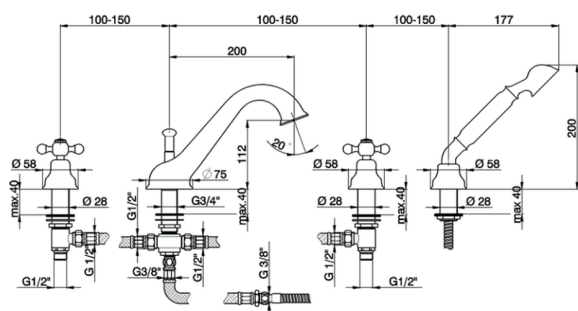

Deck-mounted 4-hole bath mixer ARCANA CERAMIC_AC000260

MODEL **AC000260**

Deck-mounted 4-hole bath mixer, 2 outlet diverter, Arcana one spray handshower, 175 cm Brass flexible hose

AVAILABLE FINISHINGS

-  **21** 21 Chrome
-  **24** 24 Gold
-  **26** 26 Old Copper
-  **27** 27 Old Bronze
-  **2A** 2A Satin Brushed Nickel
-  **74** 74 Chrome/Gold