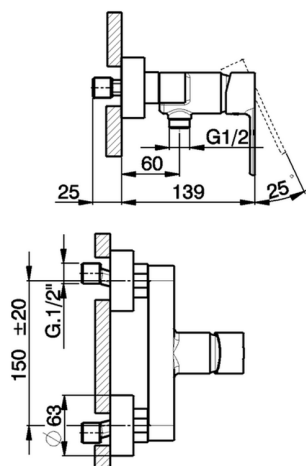

Single lever shower mixer TENDER_C2000443

MODEL **C2000443**

Single lever shower mixer, without shower set, 1/2" M flexible connection

AVAILABLE FINISHINGS

CHARACTERISTICS

Cartridge Spare Parts **ZZ95435000**

35 mm Cartridge

EcoStop

EcoStop feature limits water flow to approximately 50% of maximum output with one point of resistance on setting. Push slightly past the middle stop only when full water output is required. This will save water up to 50%.