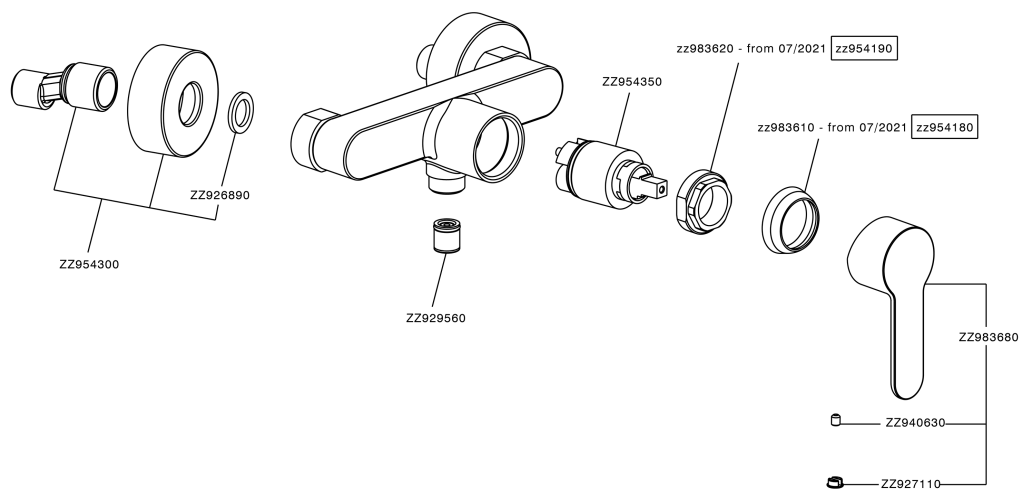

Single lever shower mixer TENDER_C2000443

MODEL **C2000443**

Single lever shower mixer, without shower set, 1/2" M flexible connection

AVAILABLE FINISHINGS

CHARACTERISTICS

Cartridge Spare Parts **ZZ95435000**

35 mm Cartridge

EcoStop

EcoStop feature limits water flow to approximately 50% of maximum output with one point of resistance on setting. Push slightly past the middle stop only when full water output is required. This will save water up to 50%.

Single lever shower mixer TENDER_C2000443

C2000443

<https://en.cisal.it/single-lever-shower-mixer-tender-c2000443>

2024-12-22