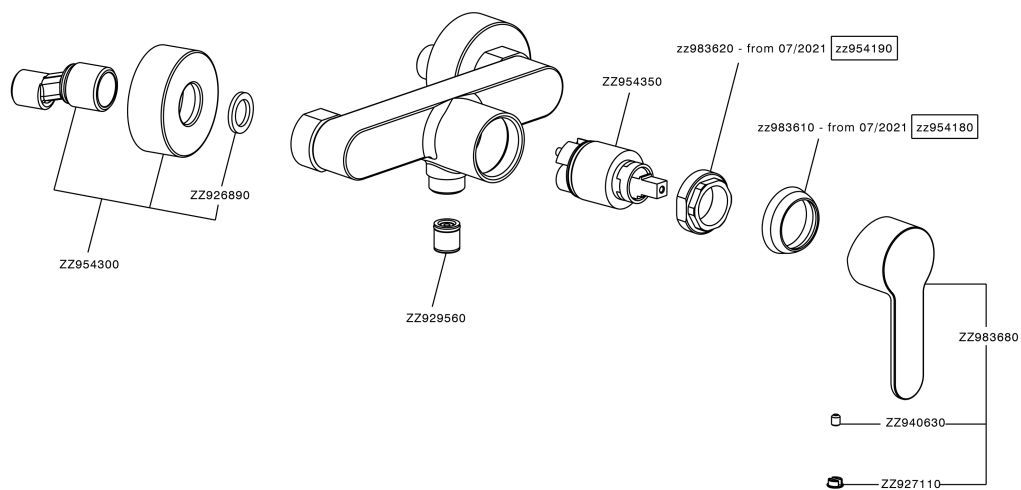

Single lever shower mixer TENDER_C2000443

C2000443

<https://en.cisal.it/single-lever-shower-mixer-tender-c2000443>

2024-12-22