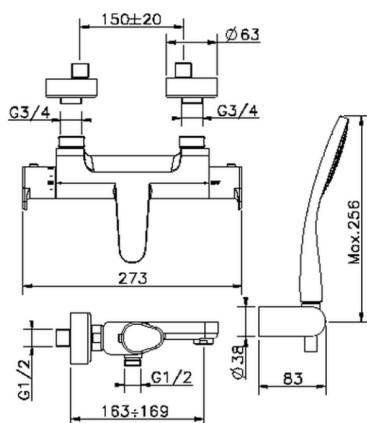

Thermostatic bath mixer, with shower set ALMA_A3D21010

MODEL **A3D21010**

Thermostatic bath mixer, with shower set, wall mounted adjustable handshower bracket, 100 mm ABS one spray handshower, 150 cm smooth SILVERFLEX Flexible Hose

AVAILABLE FINISHINGS

-  **21** 21 Chrome
-  **2F** 2F Brushed Nickel
-  **40** 40 Matt Black

CHARACTERISTICS

Cartridge Spare Parts **22.04A.AR - ZZ97279004**

Argo 2 (long filter) Thermostatic Valve

DeviaStop